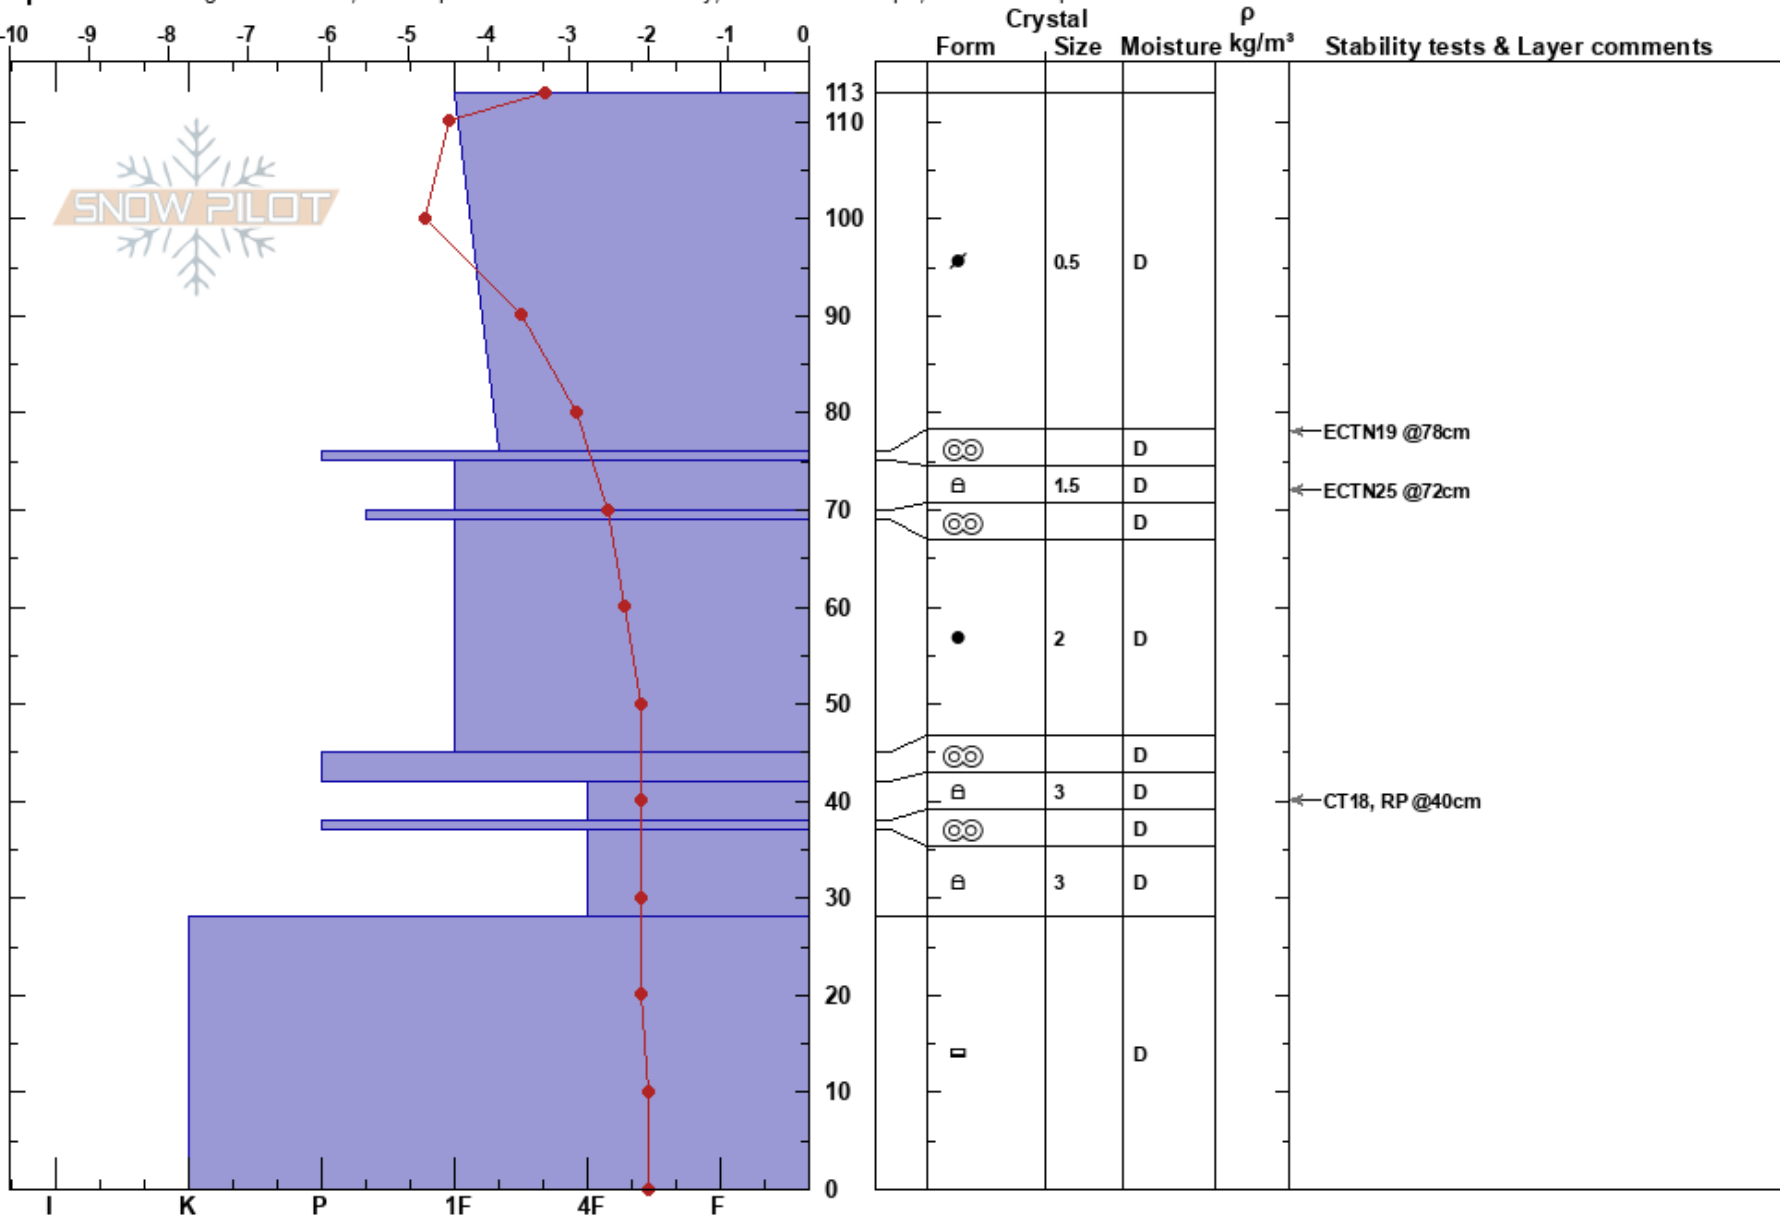

Mid Fest, Alta Chutes.
 Remarkables Range
 New Zealand
 Elevation: 1940 m
 Aspect: SE

Remarks Snow Safety
 25/07/2020 - 12:00
 Co-ord:
 Slope Angle: 32°
 Wind Loading: yes

Stability: **HS: 113**
 Air Temperature: -3.3°C PF: 30 42-38cm: Problematic layer
 Sky Cover: OVC PS: 10
 Precipitation: NO
 Wind: NE Moderate

Specifics: Pit dug in a Ski Area; Pit is representative of backcountry; Ski tracks on slope; We skied slope

Notes: