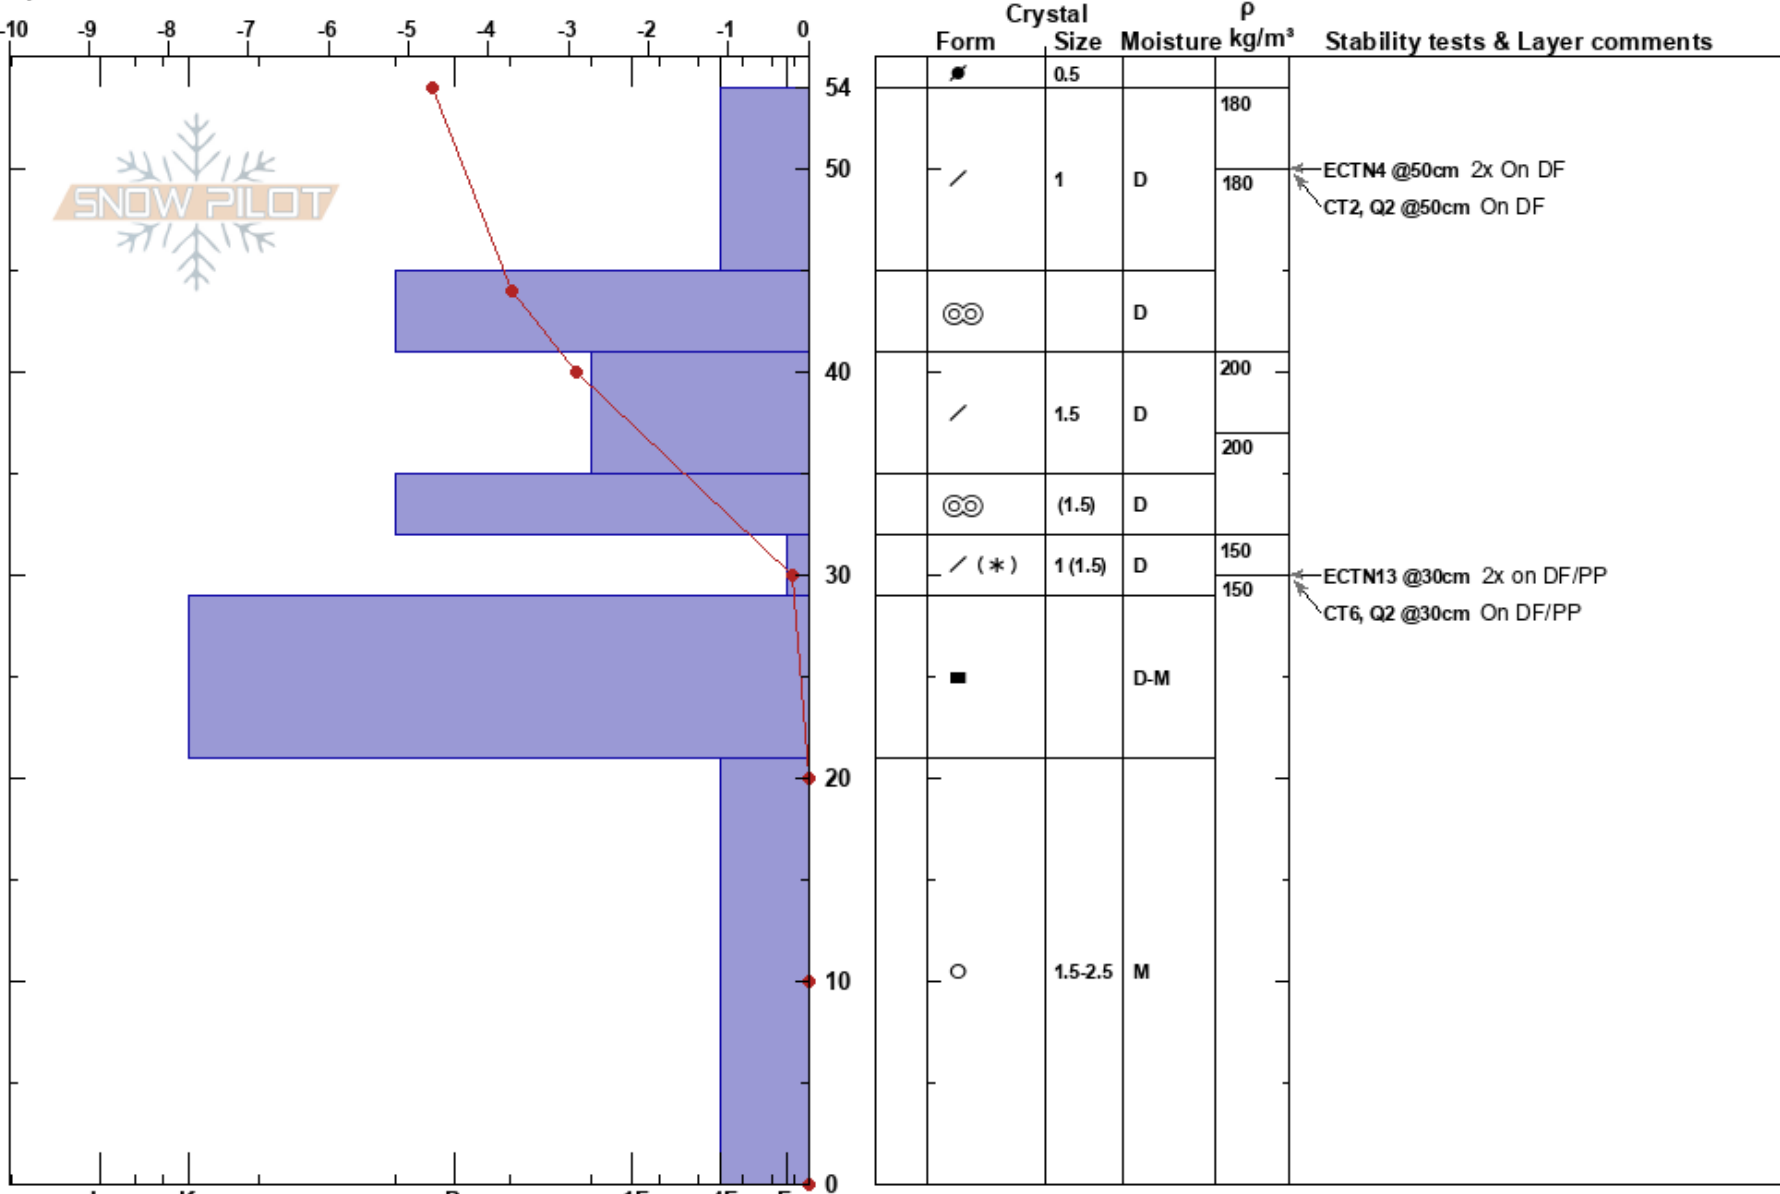

Full Pit Training ARM6  
 Cardrona  
 New Zealand  
**Elevation:** 1576 m  
**Aspect:** NE

Ilewellyn murdoch  
 23/07/2020 - 11:10  
**Co-ord:** -44.87482N, 168.95325W  
**Slope Angle:** 26°  
**Wind Loading:** yes

**Stability:** HS:54  
**Air Temperature:** -5.2°C PF: 25 54-45cm: Problematic layer  
**Sky Cover:** OVC  
**Precipitation:** S-1  
**Wind:** SW Moderate

**Specifics:** Pit dug in a Ski Area; Pit is representative of backcountry; Recent avalanche activity on similar slopes; We skied slope

**Notes:** Shallow Snow pack. Representative Lee slope for current wind loading. No Propagating Test results. Moderate to Strong TG in upper pack combined with Moist snow in lower pack provides good conditions for Faceting in the future.