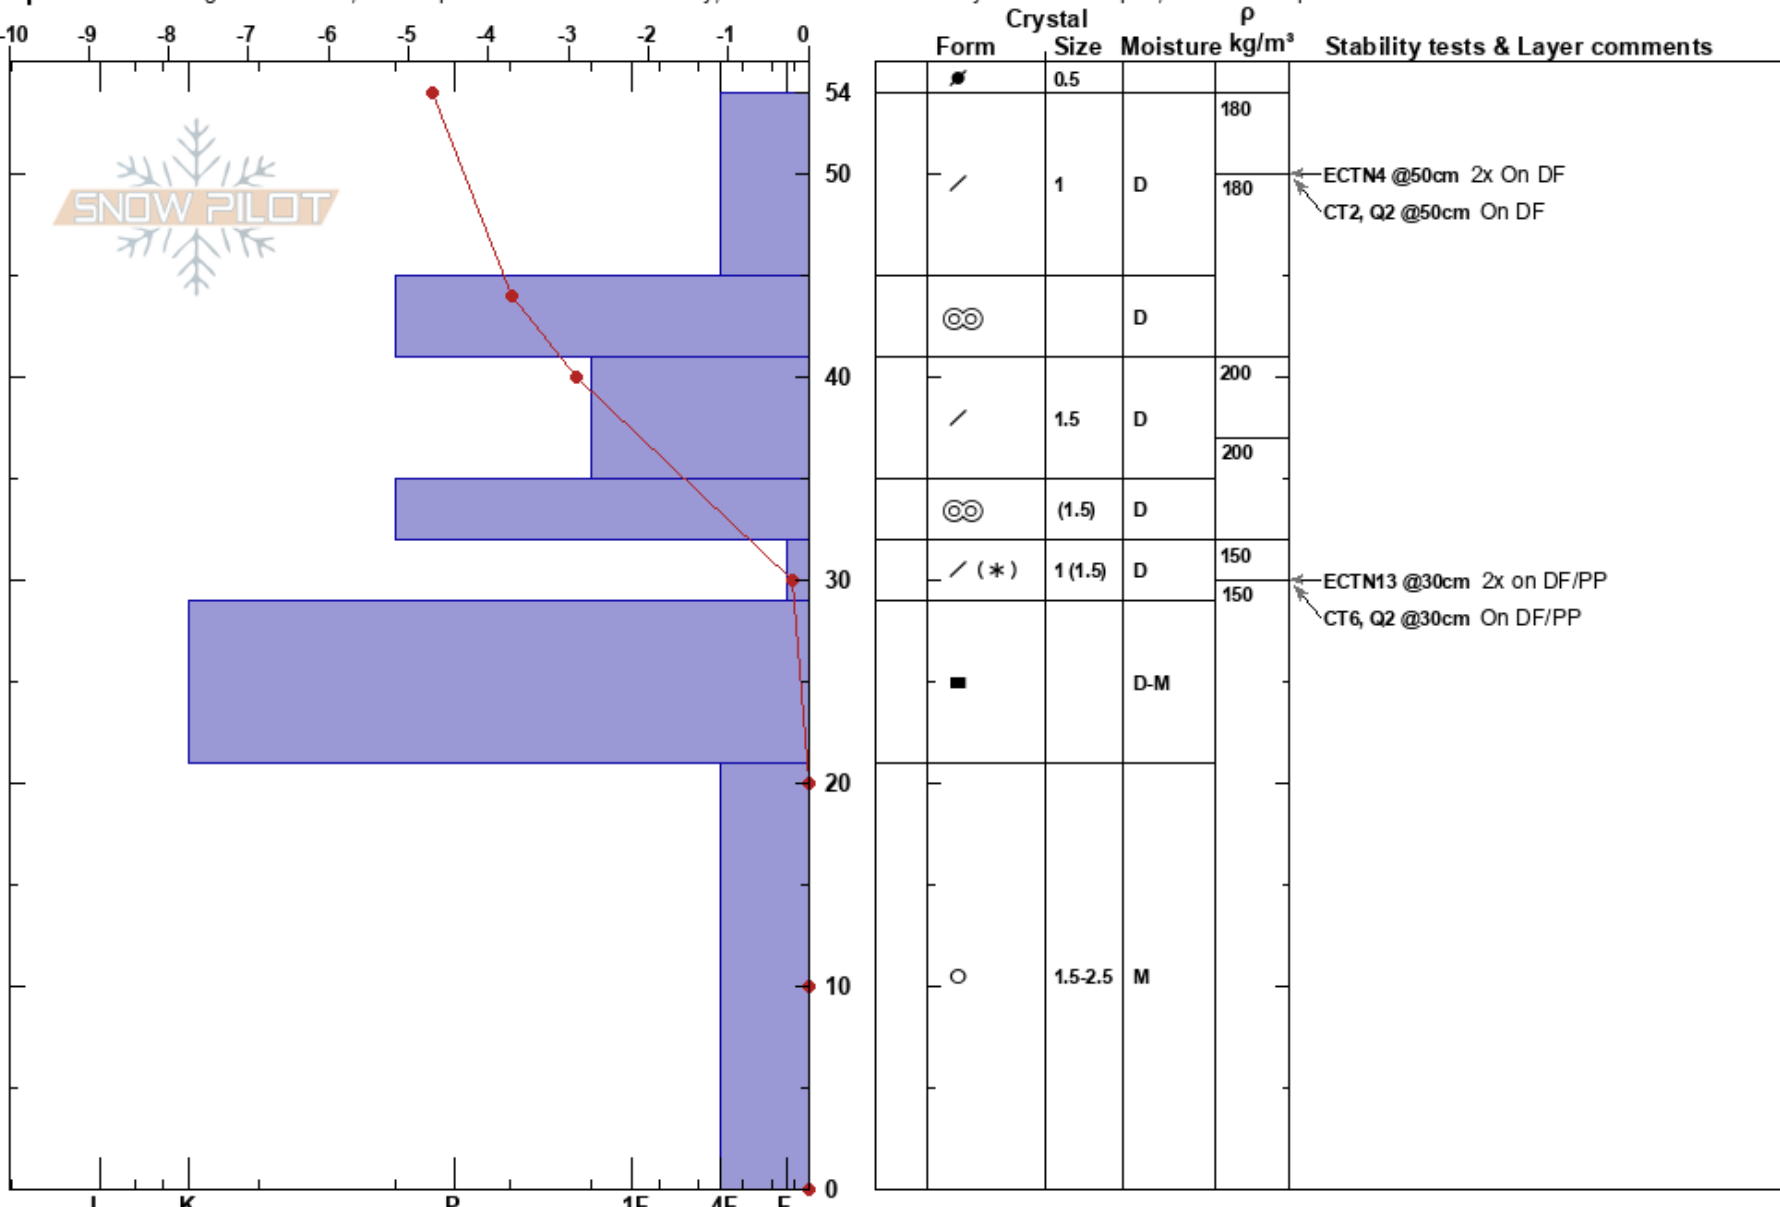

Full Pit Training ARM6
 Cardrona
 New Zealand
Elevation: 1576 m
Aspect: NE

Ilewellyn murdoch
 23/07/2020 - 11:10
Co-ord: -44.87482N, 168.95325W
Slope Angle: 26°
Wind Loading: yes

Stability:
Air Temperature: -5.2°C **PF:** 25 **Layer Notes:** 54-45cm: Problematic layer
Sky Cover: OVC
Precipitation: S-1
Wind: SW Moderate

Specifics: Pit dug in a Ski Area; Pit is representative of backcountry; Recent avalanche activity on similar slopes; We skied slope

Notes: Shallow Snow pack. Representative Lee slope for current wind loading. No Propagating Test results. Moderate to Strong TG in upper pack combined with Moist snow in lower pack provides good conditions for Faceting in the future.