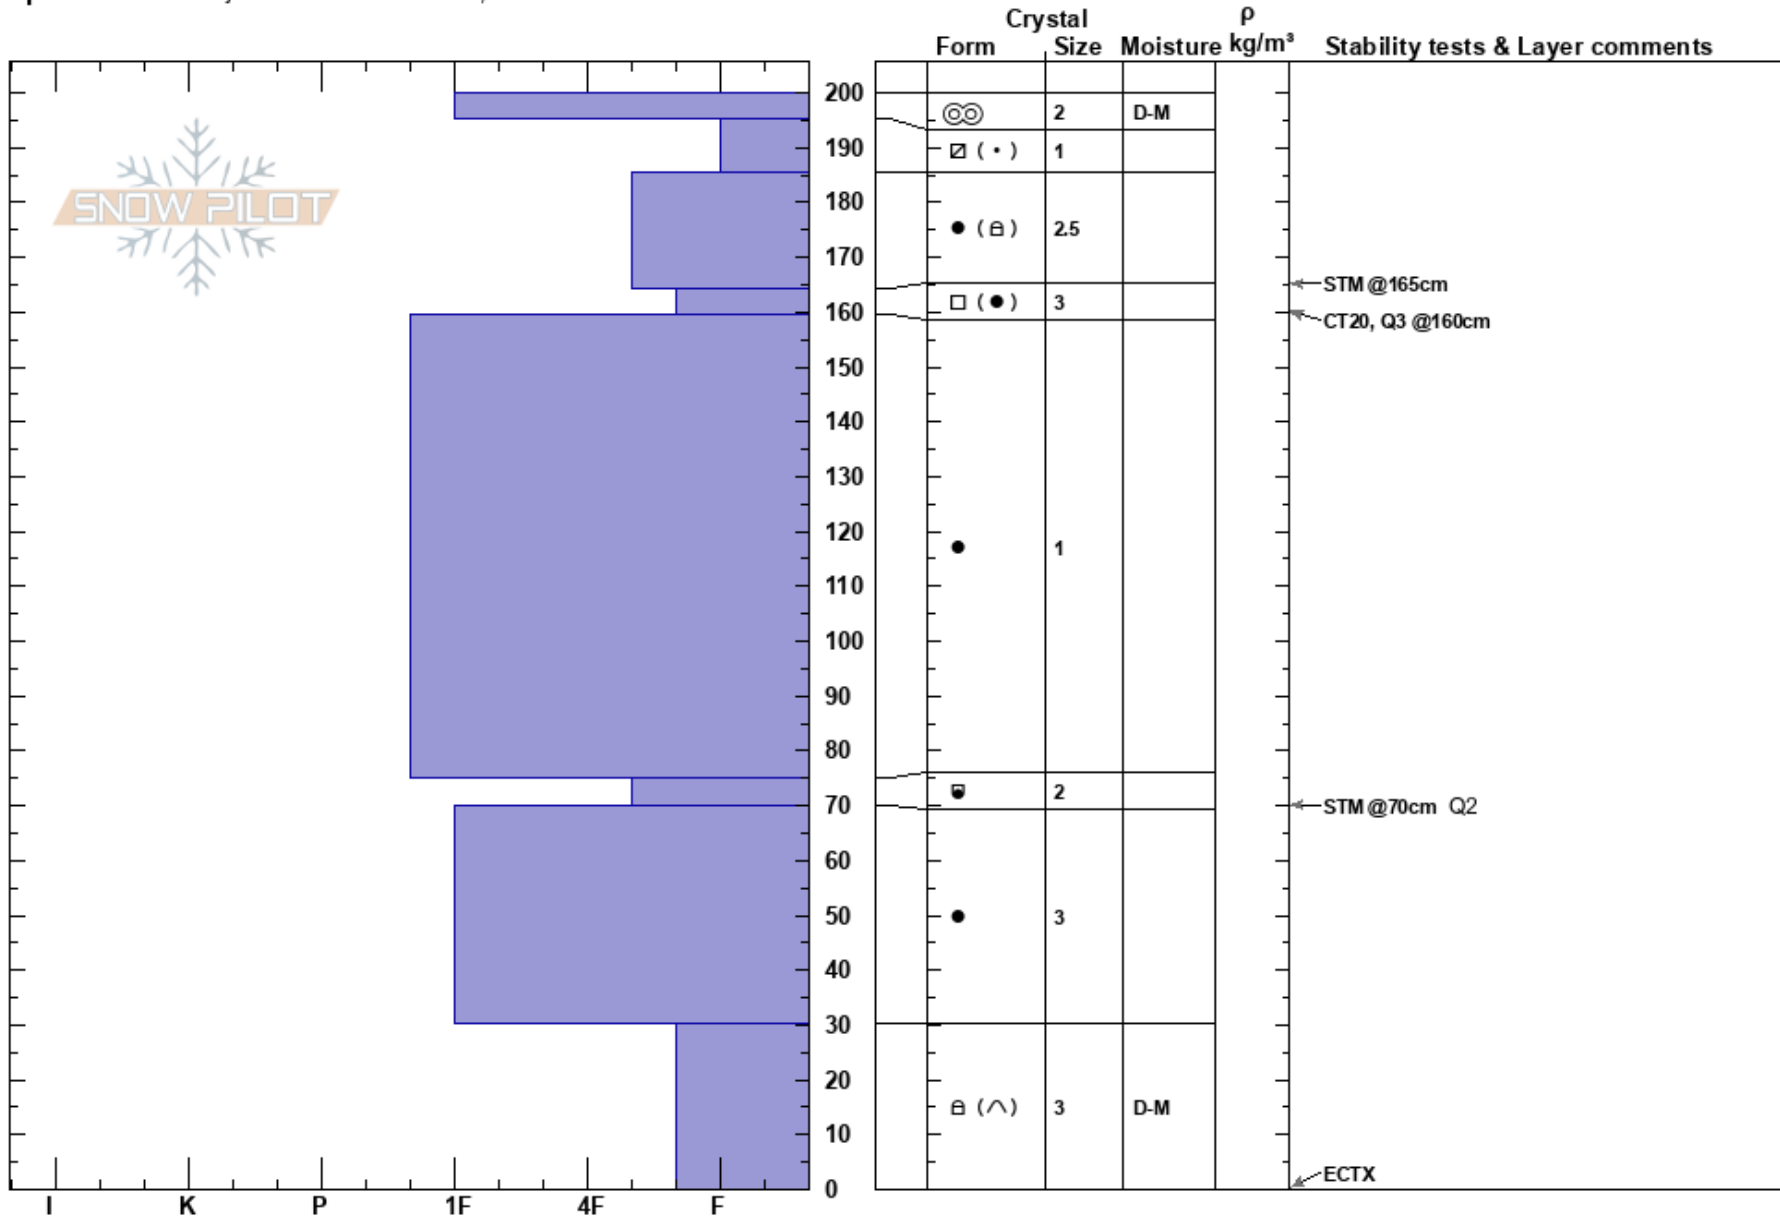

Uncle John's
 San Juan Range
 CO
Elevation: 12844 ft
Aspect: 67°
Specifics: Pit is adjacent to avalanche: flank;

Jeremy Yanko
 03/18/2017 - 12:55pm
Co-ord:
Slope Angle: 40°
Wind Loading: previous

Stability: Good **HS:**200 **Layer Notes:**
Air Temperature: 30°F **PF:** 12 164-159.4cm: Problematic layer
Sky Cover: CLR
Precipitation: NO
Wind: W Light Breeze

Notes: ZONE 7 S. Fork of Animas Heli Terrain