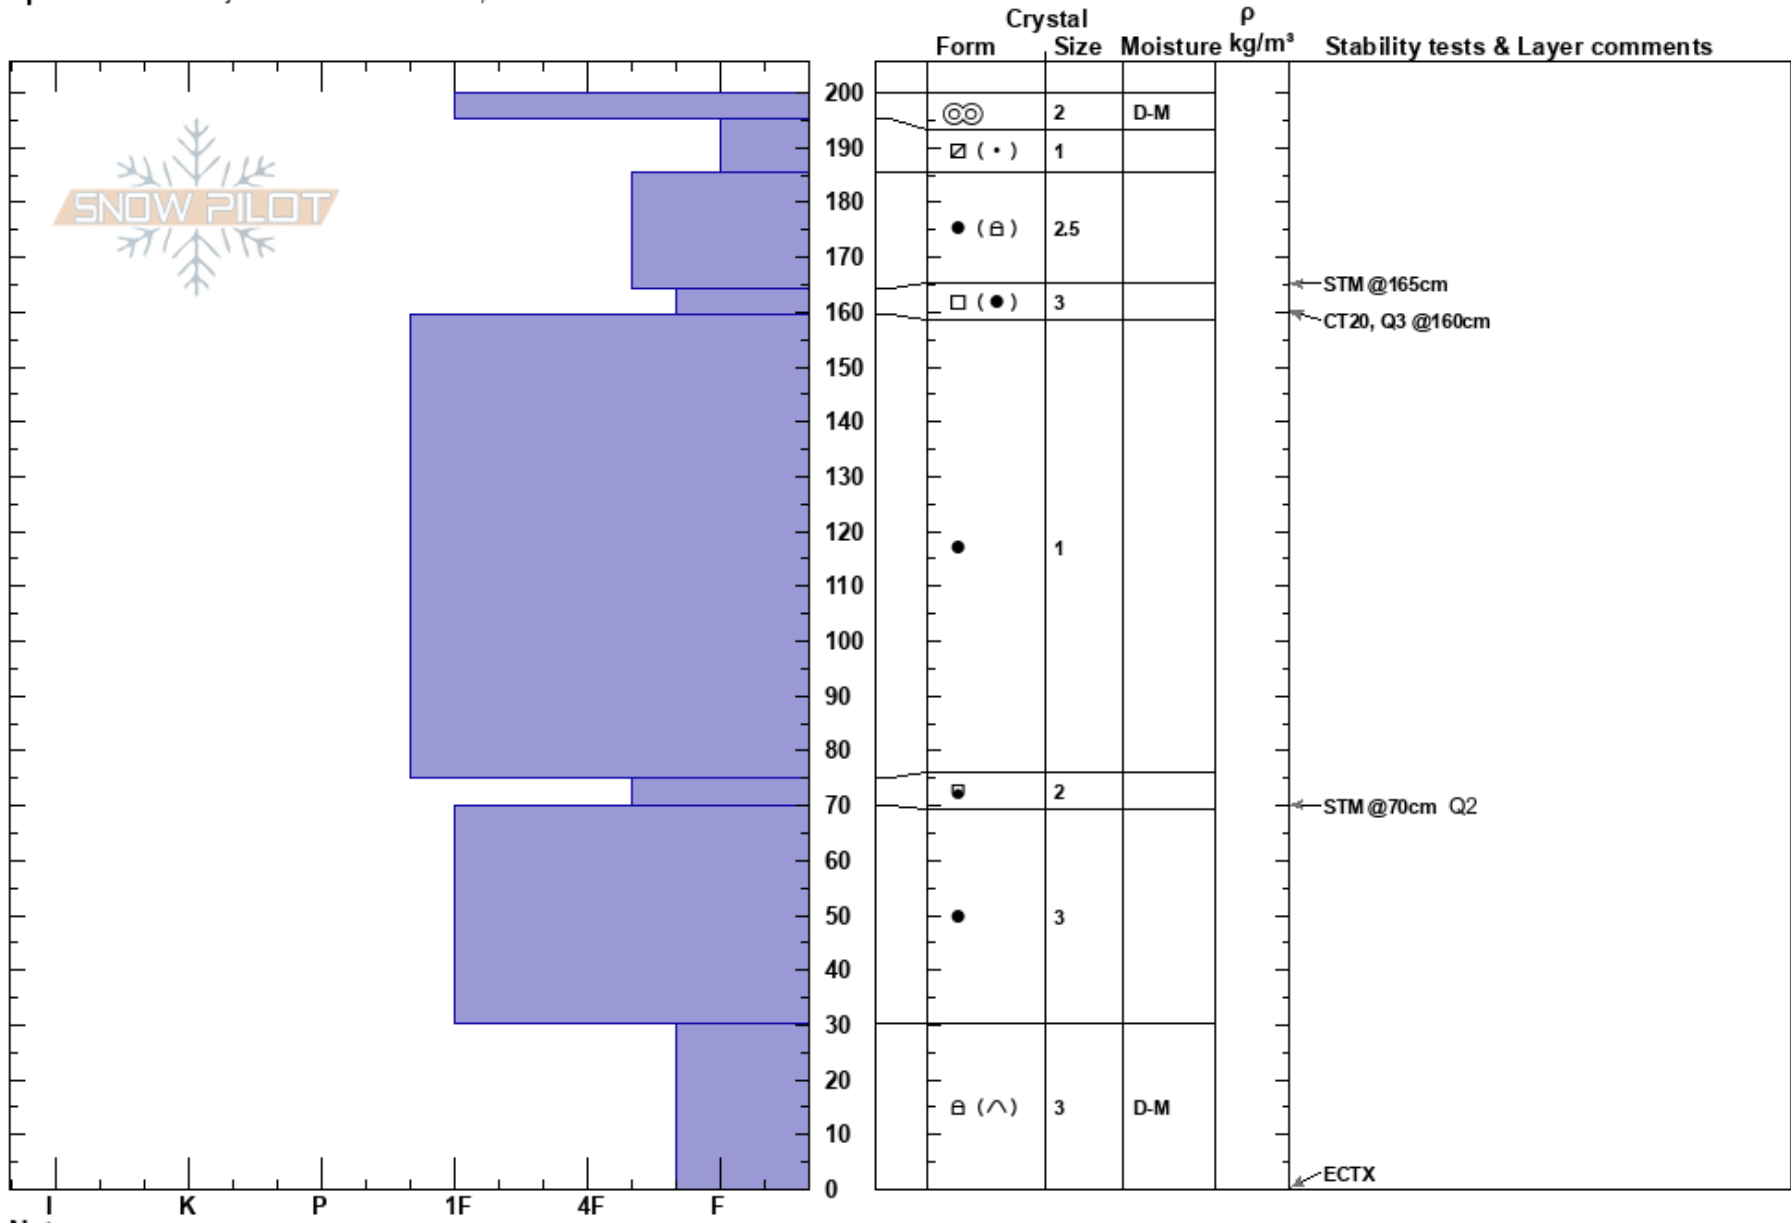

Uncle John's
 San Juan Range
 CO
Elevation: 12844 ft
Aspect: 67°
Specifics: Pit is adjacent to avalanche: flank;

Jeremy Yanko
 03/18/2017 - 12:55pm
Co-ord:
Slope Angle: 40°
Wind Loading: previous

Stability: Good **HS:**200 **Layer Notes:**
Air Temperature: 30°F **PF:** 12 164-159.4cm: Problematic layer
Sky Cover: CLR
Precipitation: NO
Wind: W Light Breeze

Notes: ZONE 7 S. Fork of Animas Heli Terrain