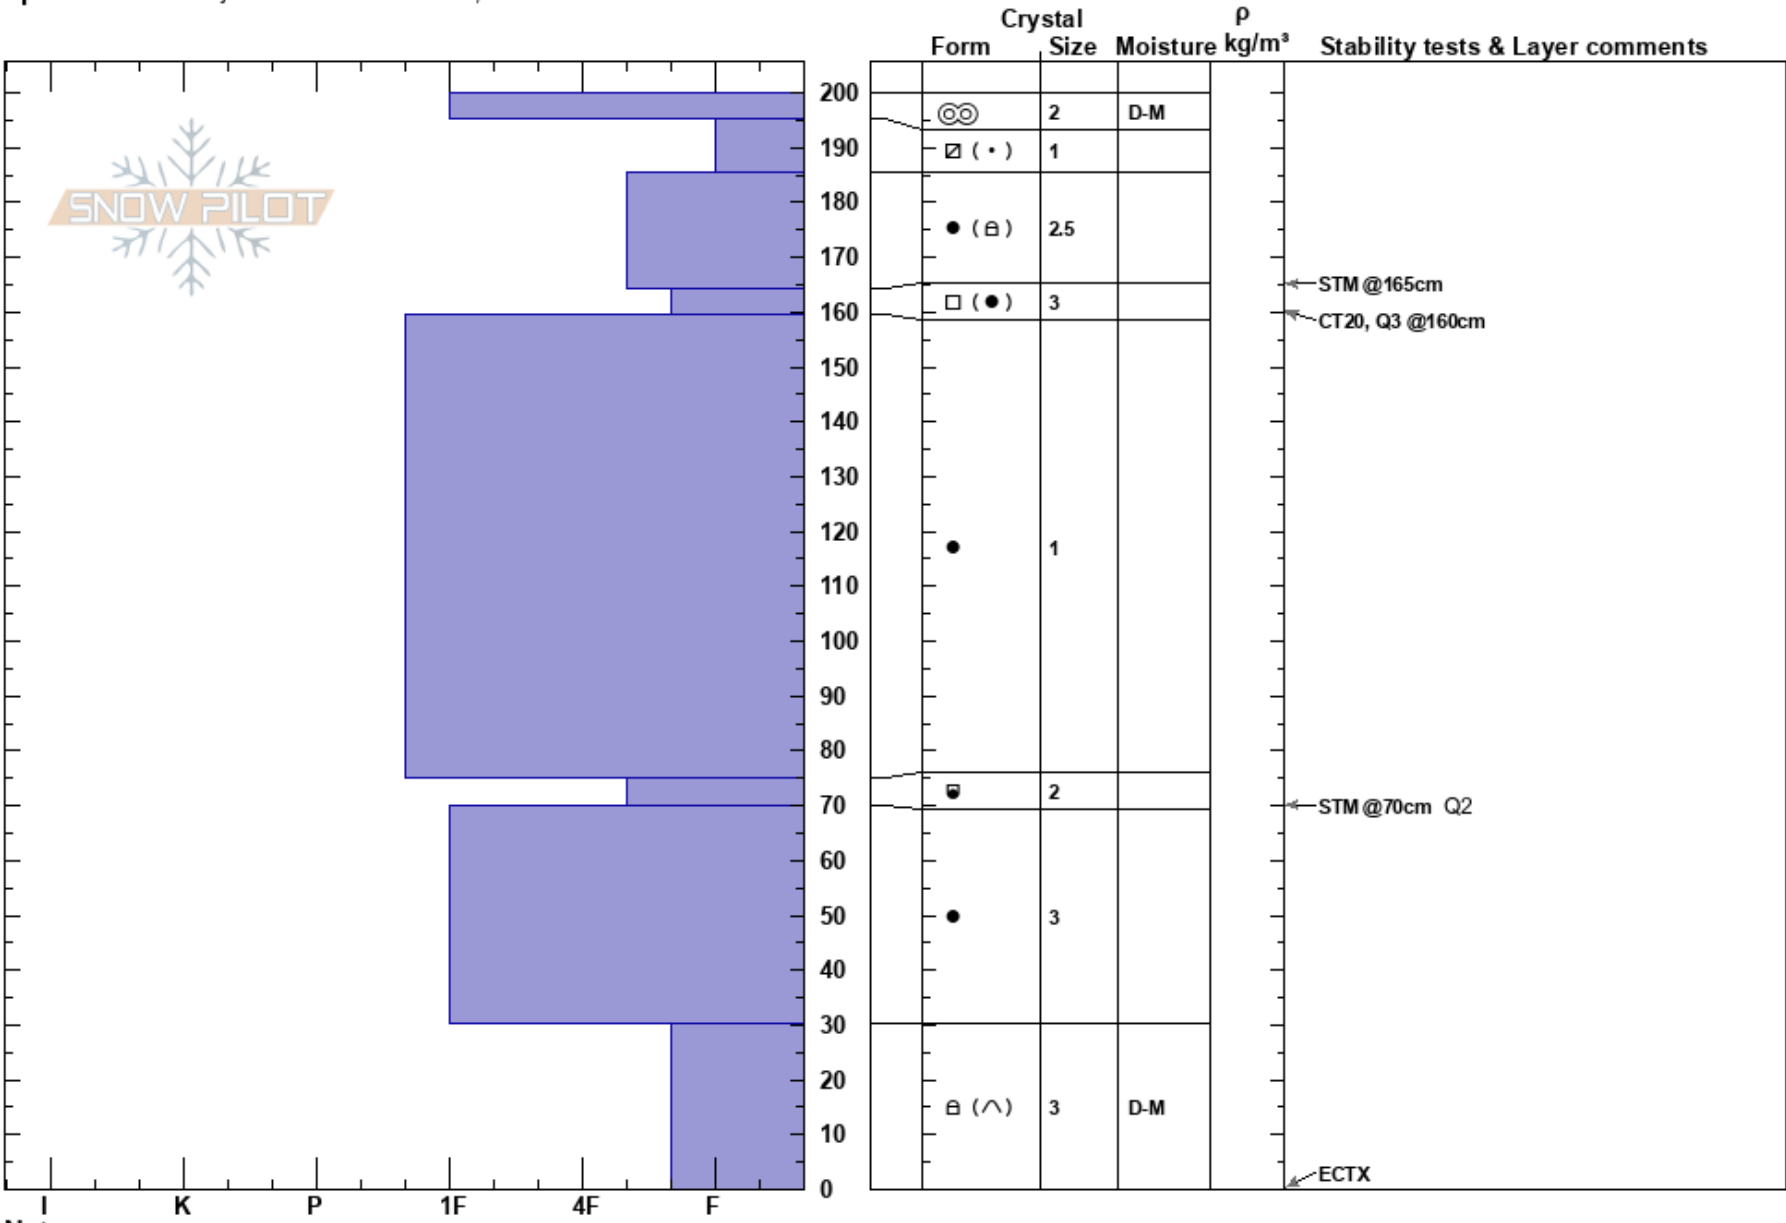

Uncle John's
 San Juan Range
 CO
Elevation: 12844 ft
Aspect: 67°
Specifics: Pit is adjacent to avalanche: flank;

Jeremy Yanko
 03/18/2017 - 12:55pm
Co-ord:
Slope Angle: 40°
Wind Loading: previous

Stability: Good **HS:**200 **Layer Notes:**
Air Temperature: 30°F **PF:** 12 164-159.4cm: Problematic layer
Sky Cover: CLR
Precipitation: NO
Wind: W Light Breeze

Notes: ZONE 7 S. Fork of Animas Heli Terrain