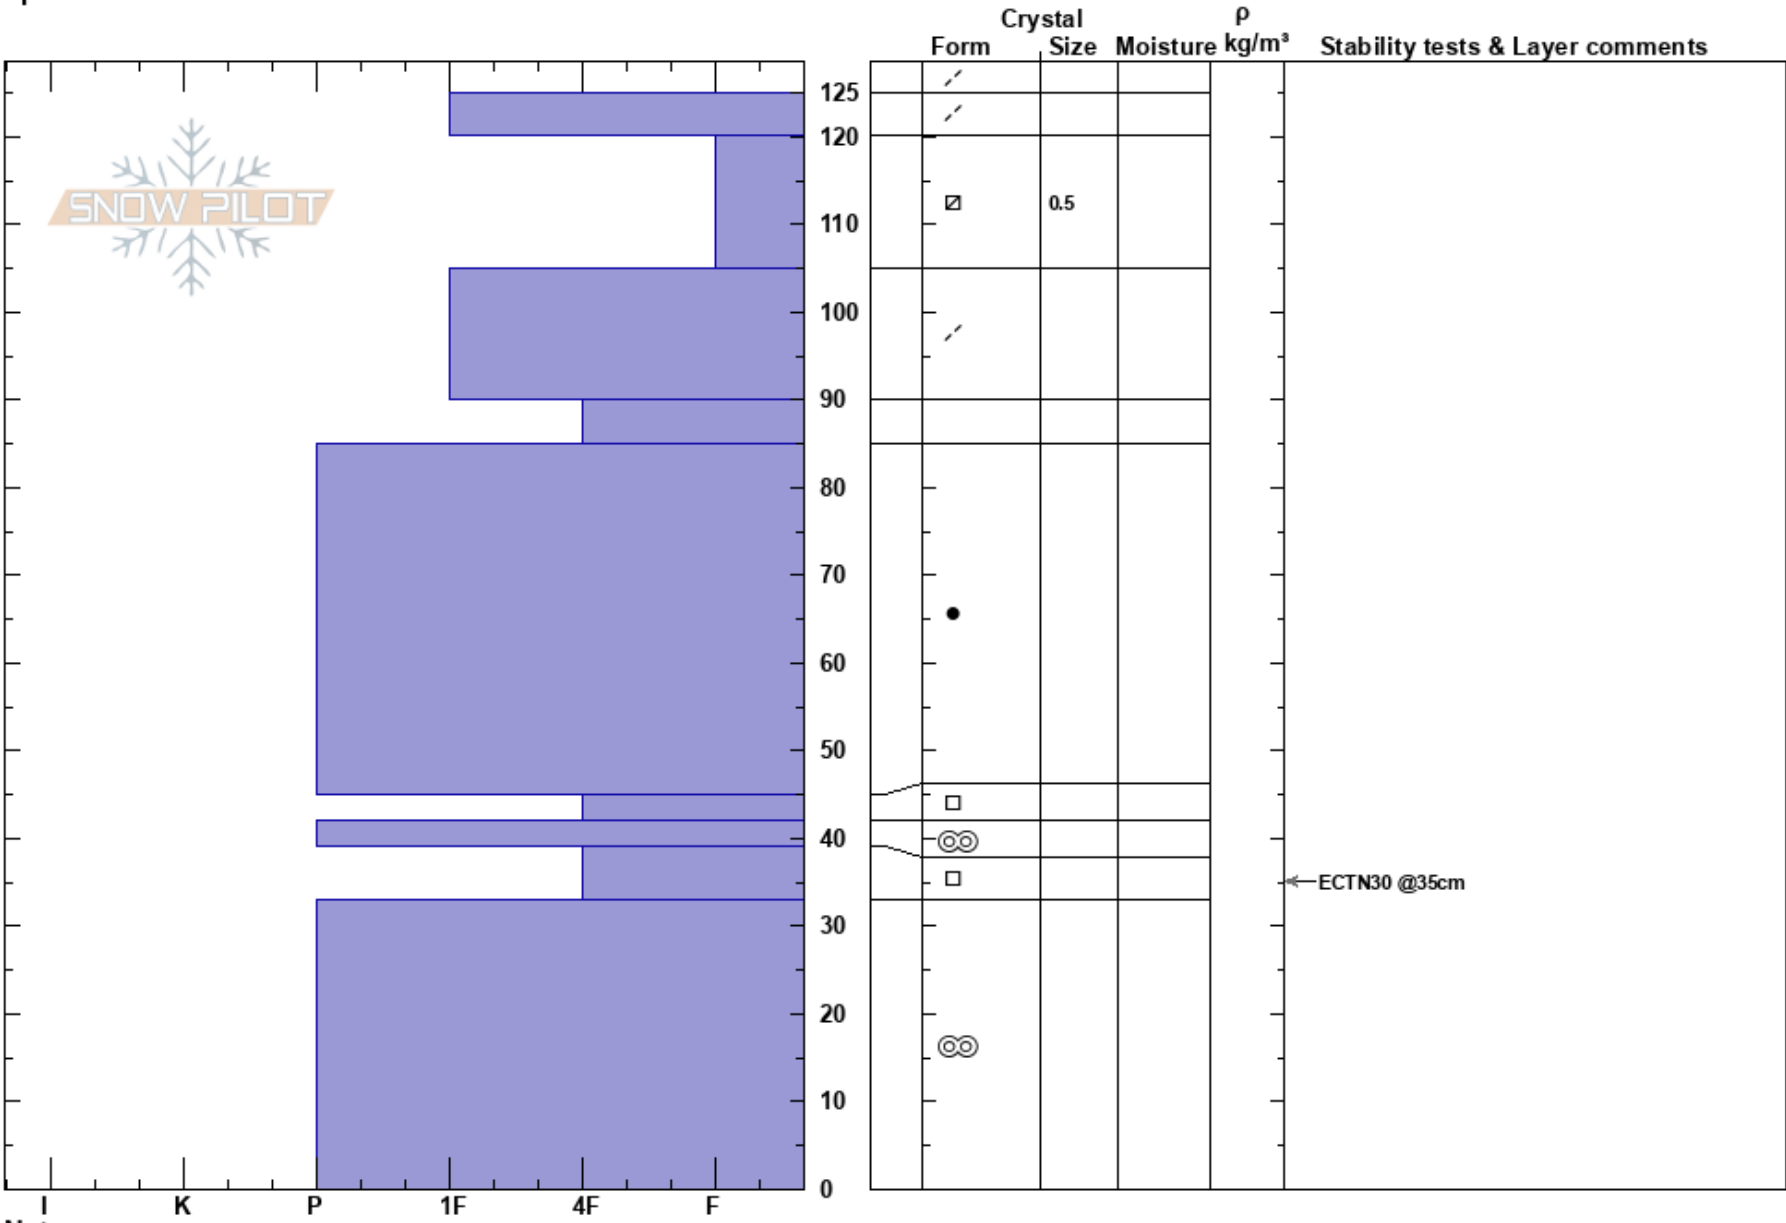

Keyhole Doolans
 Remarkables Range
 New Zealand
Elevation: 2000 m
Aspect: SE
Specifics:

Remarks Snow Safety
 16/07/2020 - 15:00
Co-ord:
Slope Angle: 35°
Wind Loading: previous

Stability:
Air Temperature:
Sky Cover: FEW
Precipitation: NO
Wind: S Light Breeze

HS: 125
PF: 20 39-33cm: Problematic layer

Notes: Lots of tracks near the pit