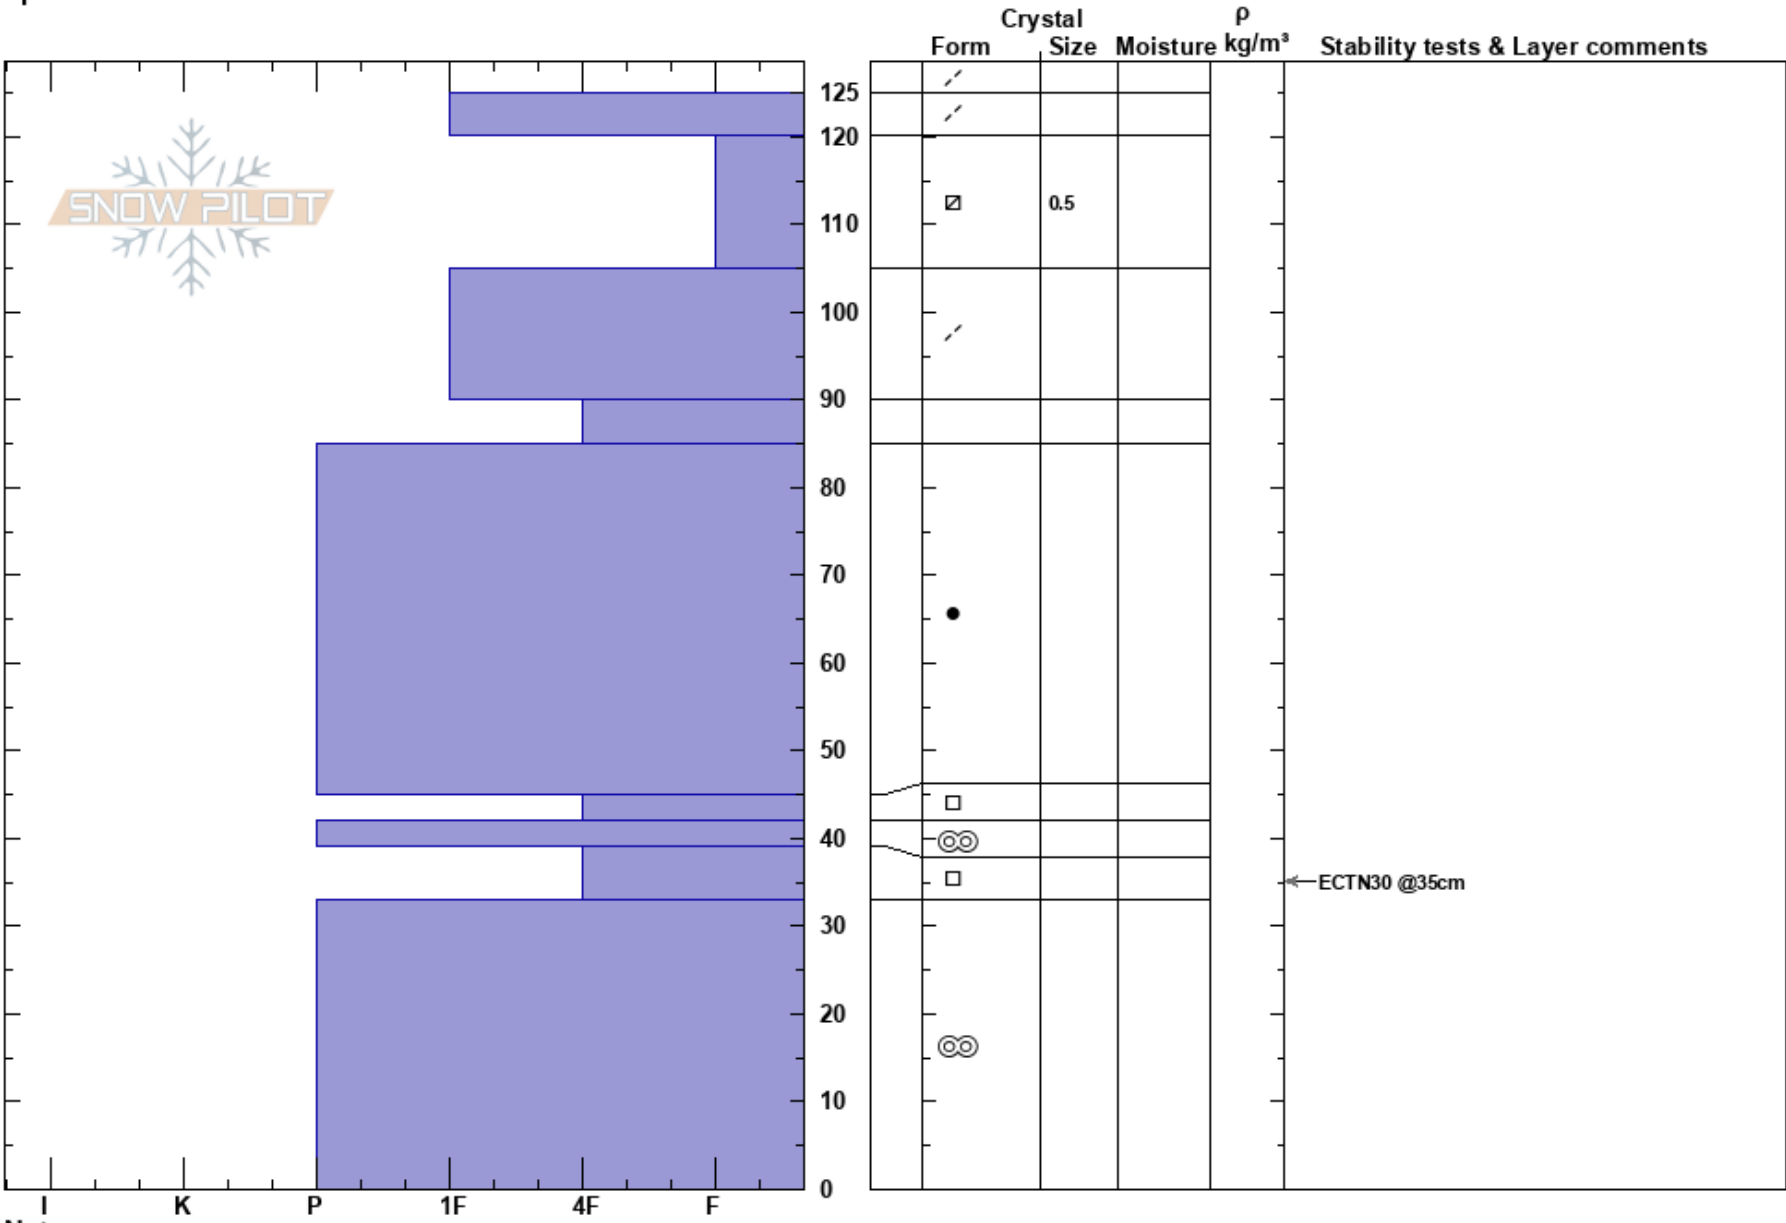

Keyhole Doolans  
 Remarkables Range  
 New Zealand  
**Elevation:** 2000 m  
**Aspect:** SE  
**Specifics:**

Remarks Snow Safety  
 16/07/2020 - 15:00  
**Co-ord:**  
**Slope Angle:** 35°  
**Wind Loading:** previous

**Stability:**  
**Air Temperature:**  
**Sky Cover:** FEW  
**Precipitation:** NO  
**Wind:** S Light Breeze

**HS:** 125  
**PF:** 20 39-33cm: Problematic layer

**Notes:** Lots of tracks near the pit