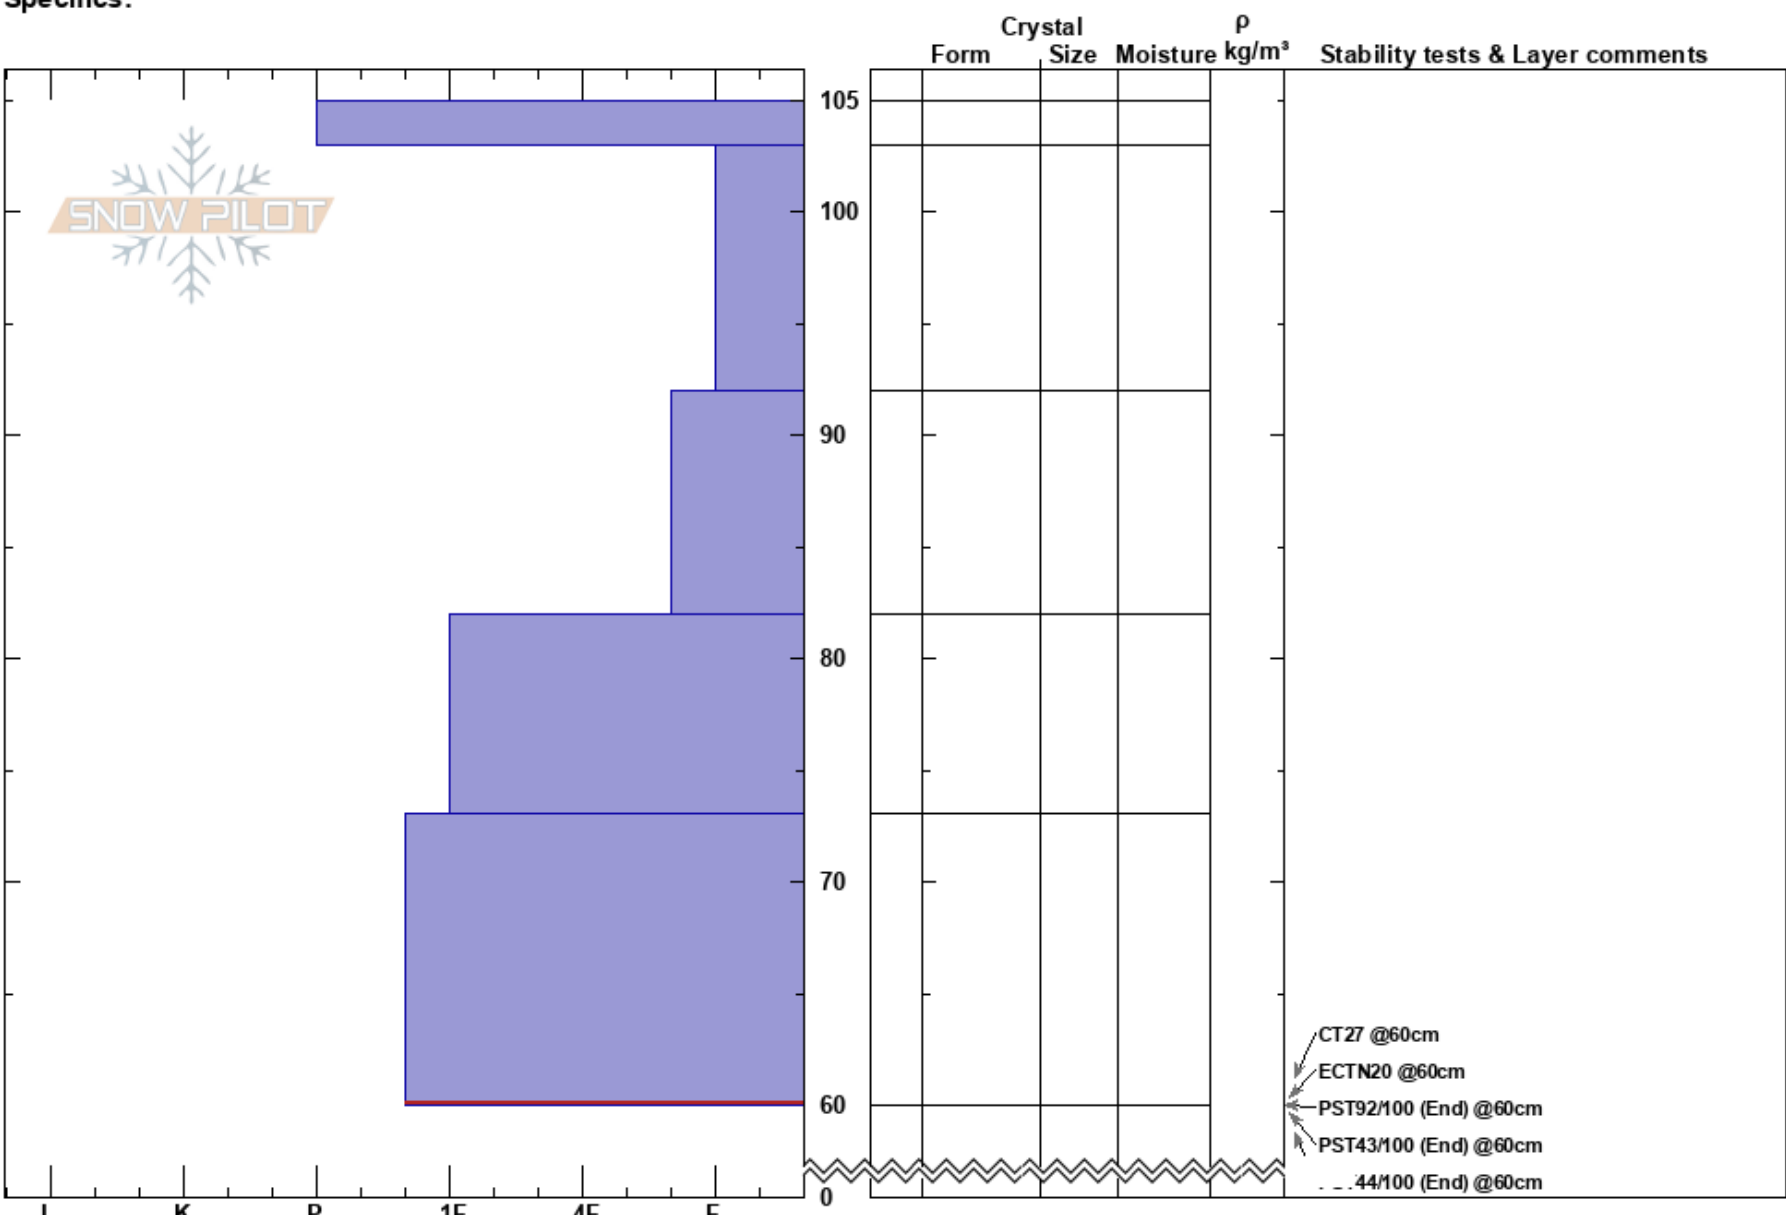

Middle Basin T10G5
Madison Range-N
MT
Elevation: 9284 ft
Aspect: 80°
Specifics:

Chris Bilbrey
01/07/2017 - 12:30pm
Co-ord: 45.32749N, -111.38189W
Slope Angle: 29°
Wind Loading: no

Stability:
Air Temperature: -13°C
Sky Cover: BKN
Precipitation: NO
Wind: Light Breeze

HS: 105
73-60cm: Problematic layer

Notes: 35 mm water in top two layers down from the surface.