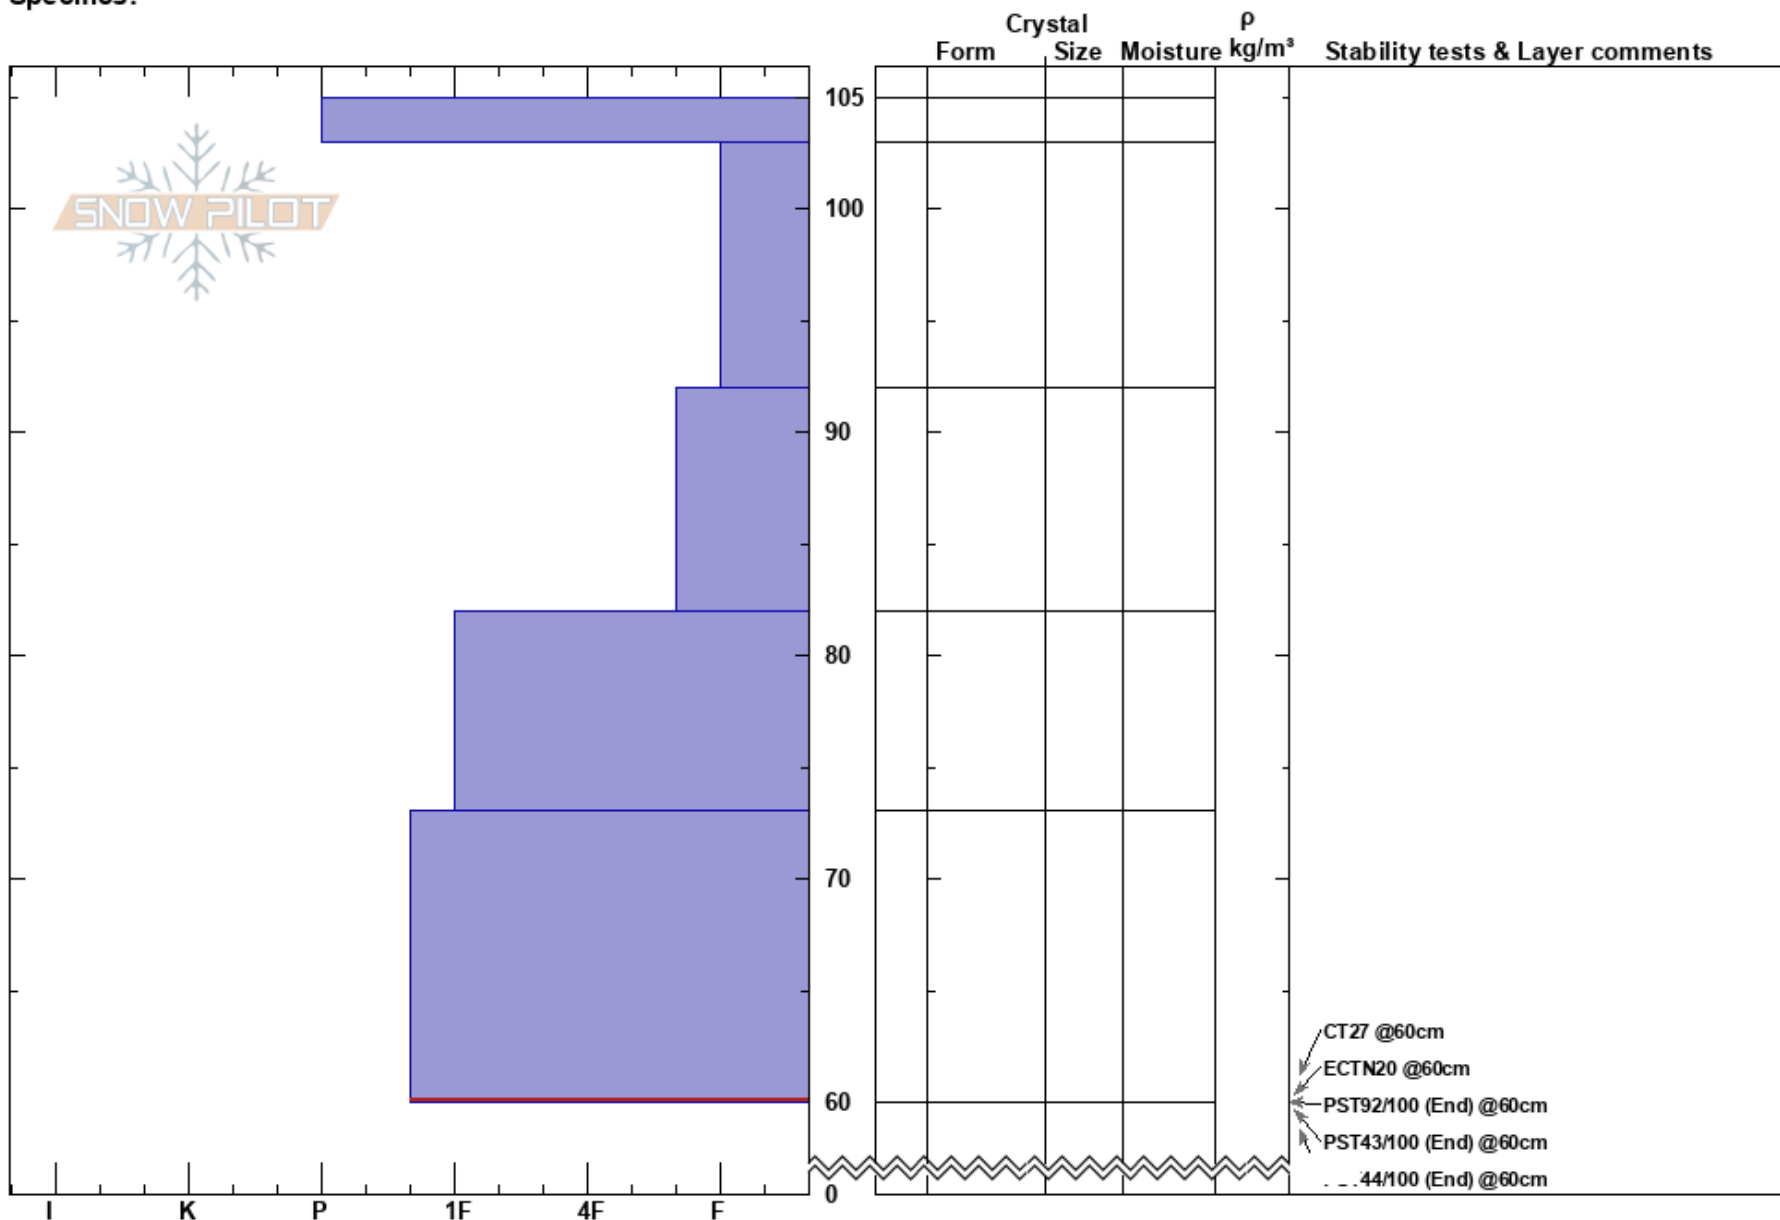

Middle Basin T10G5
 Madison Range-N
 MT
 Elevation: 9284 ft
 Aspect: 80°
 Specifics:

Chris Billbrey
 01/07/2017 - 12:30pm
 Co-ord: 45.32749N, -111.38189W
 Slope Angle: 29°
 Wind Loading: no

Stability:
 Air Temperature: -13°C
 Sky Cover: BKN
 Precipitation: NO
 Wind: Light Breeze

HS: 105
 Layer Notes:
 73-60cm: Problematic layer

Notes: 35 mm water in top two layers down from the surface.