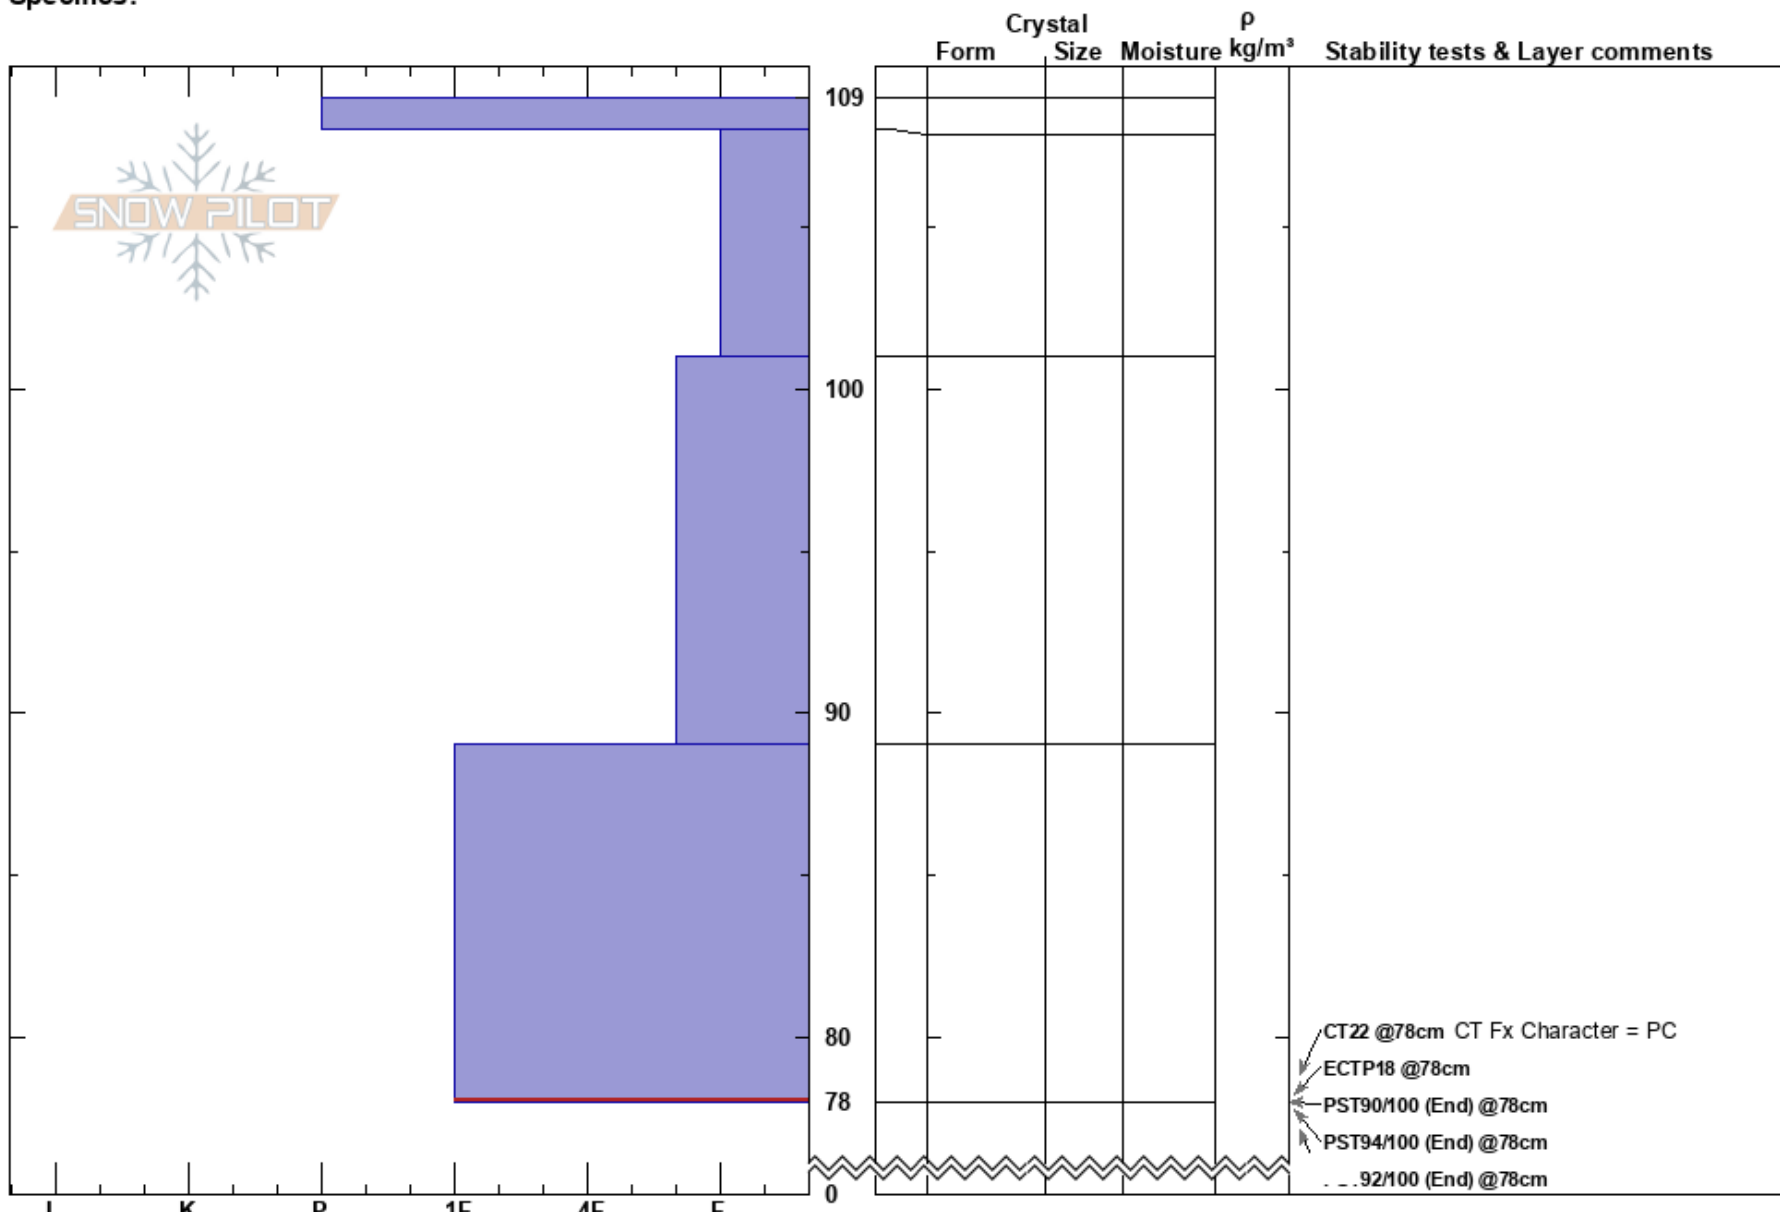

Middle Basin T10G4
 Madison Range-N
 MT
Elevation: 9284 ft
Aspect: 84°
Specifics:

Chris Bilbrey
 03/21/2017 - 12:00pm
Co-ord: 45.32749N, -111.38189W
Slope Angle: 31°
Wind Loading: no

Stability:
Air Temperature: -13°C
Sky Cover: BKN
Precipitation: NO
Wind: Light Breeze

HS: 109
Layer Notes: 89-78cm: Problematic layer

Notes: 10 mm water in surface crust.