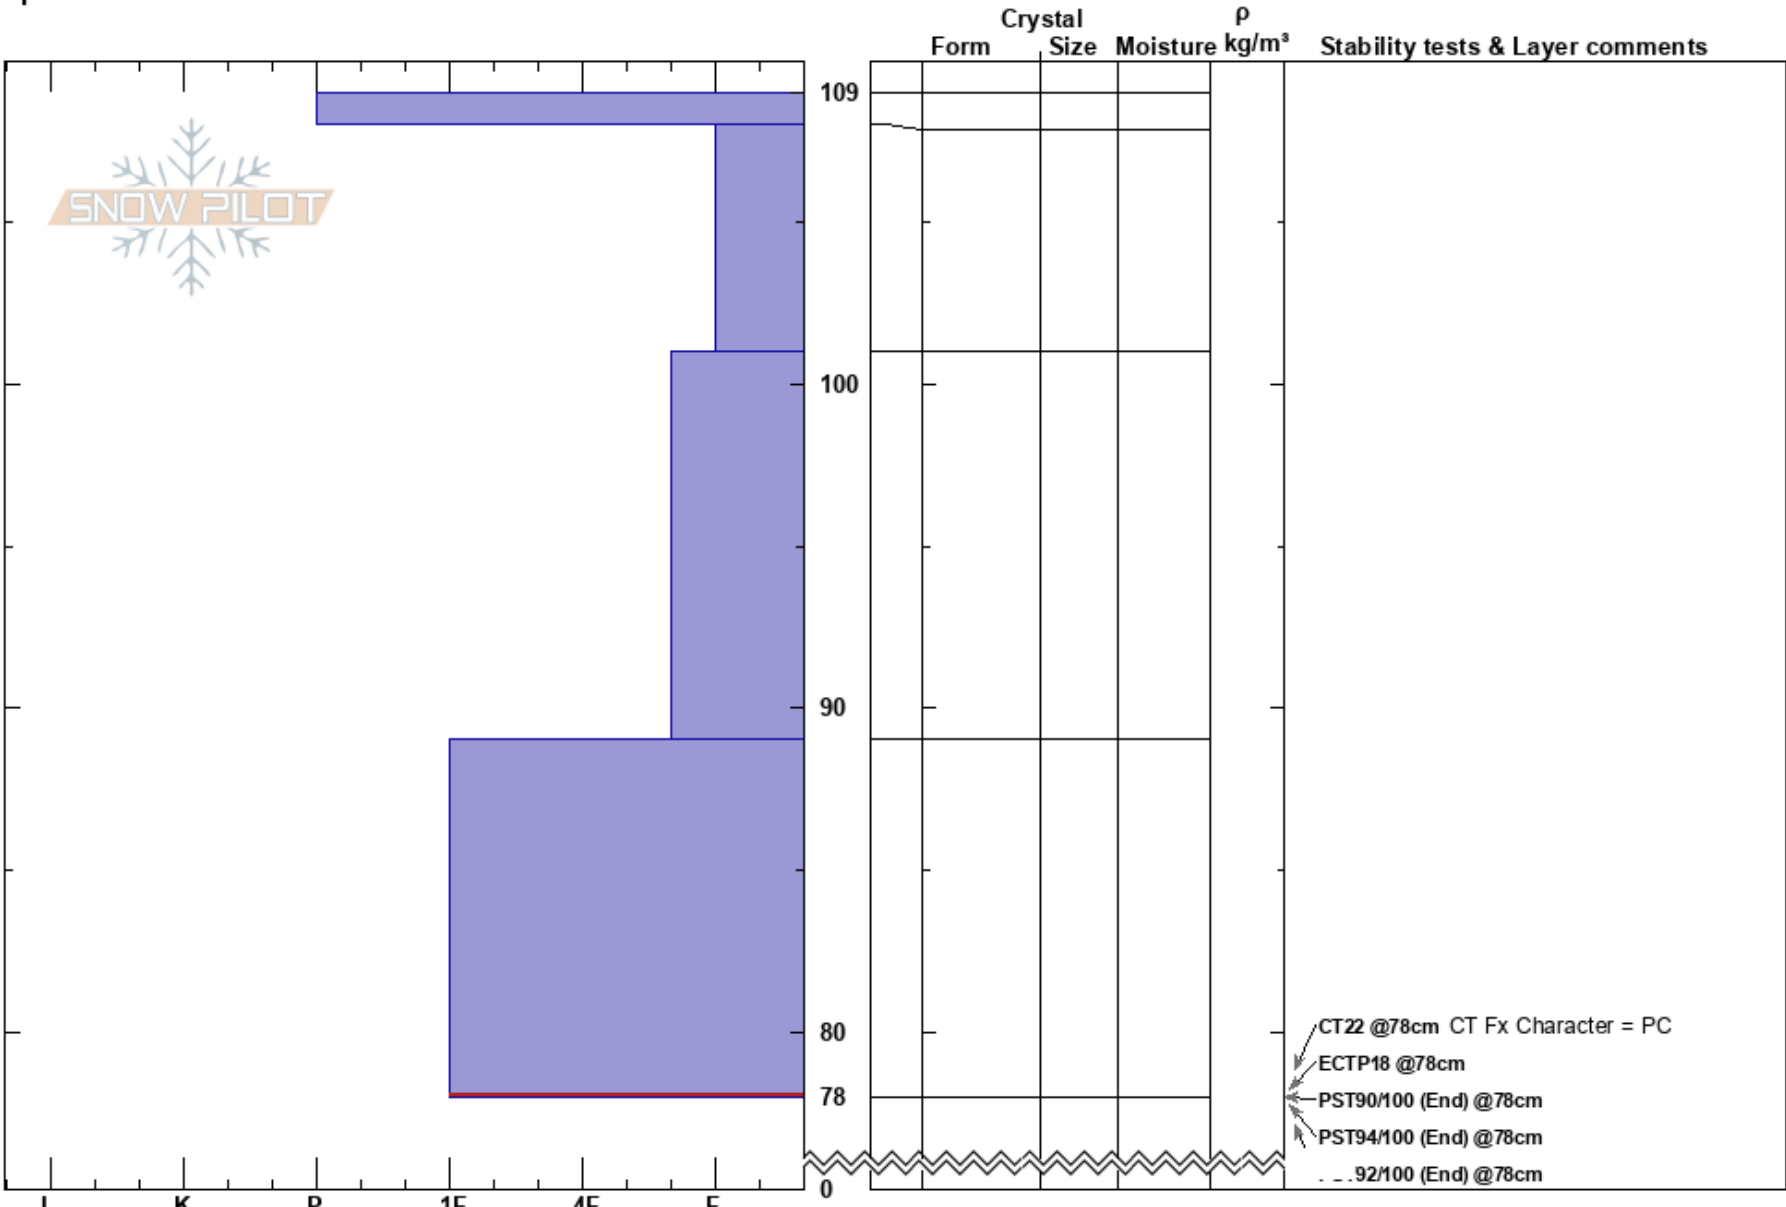

Middle Basin T10G4  
 Madison Range-N  
 MT  
 Elevation: 9284 ft  
 Aspect: 84°  
 Specifics:

Chris Bilbrey  
 03/21/2017 - 12:00pm  
 Co-ord: 45.32749N, -111.38189W  
 Slope Angle: 31°  
 Wind Loading: no

Stability:  
 Air Temperature: -13°C  
 Sky Cover: BKN  
 Precipitation: NO  
 Wind: Light Breeze

HS: 109  
 Layer Notes:  
 89-78cm: Problematic layer

- CT22 @78cm CT Fx Character = PC
- ECTP18 @78cm
- PST90/100 (End) @78cm
- PST94/100 (End) @78cm
- ...92/100 (End) @78cm

Notes: 10 mm water in surface crust.