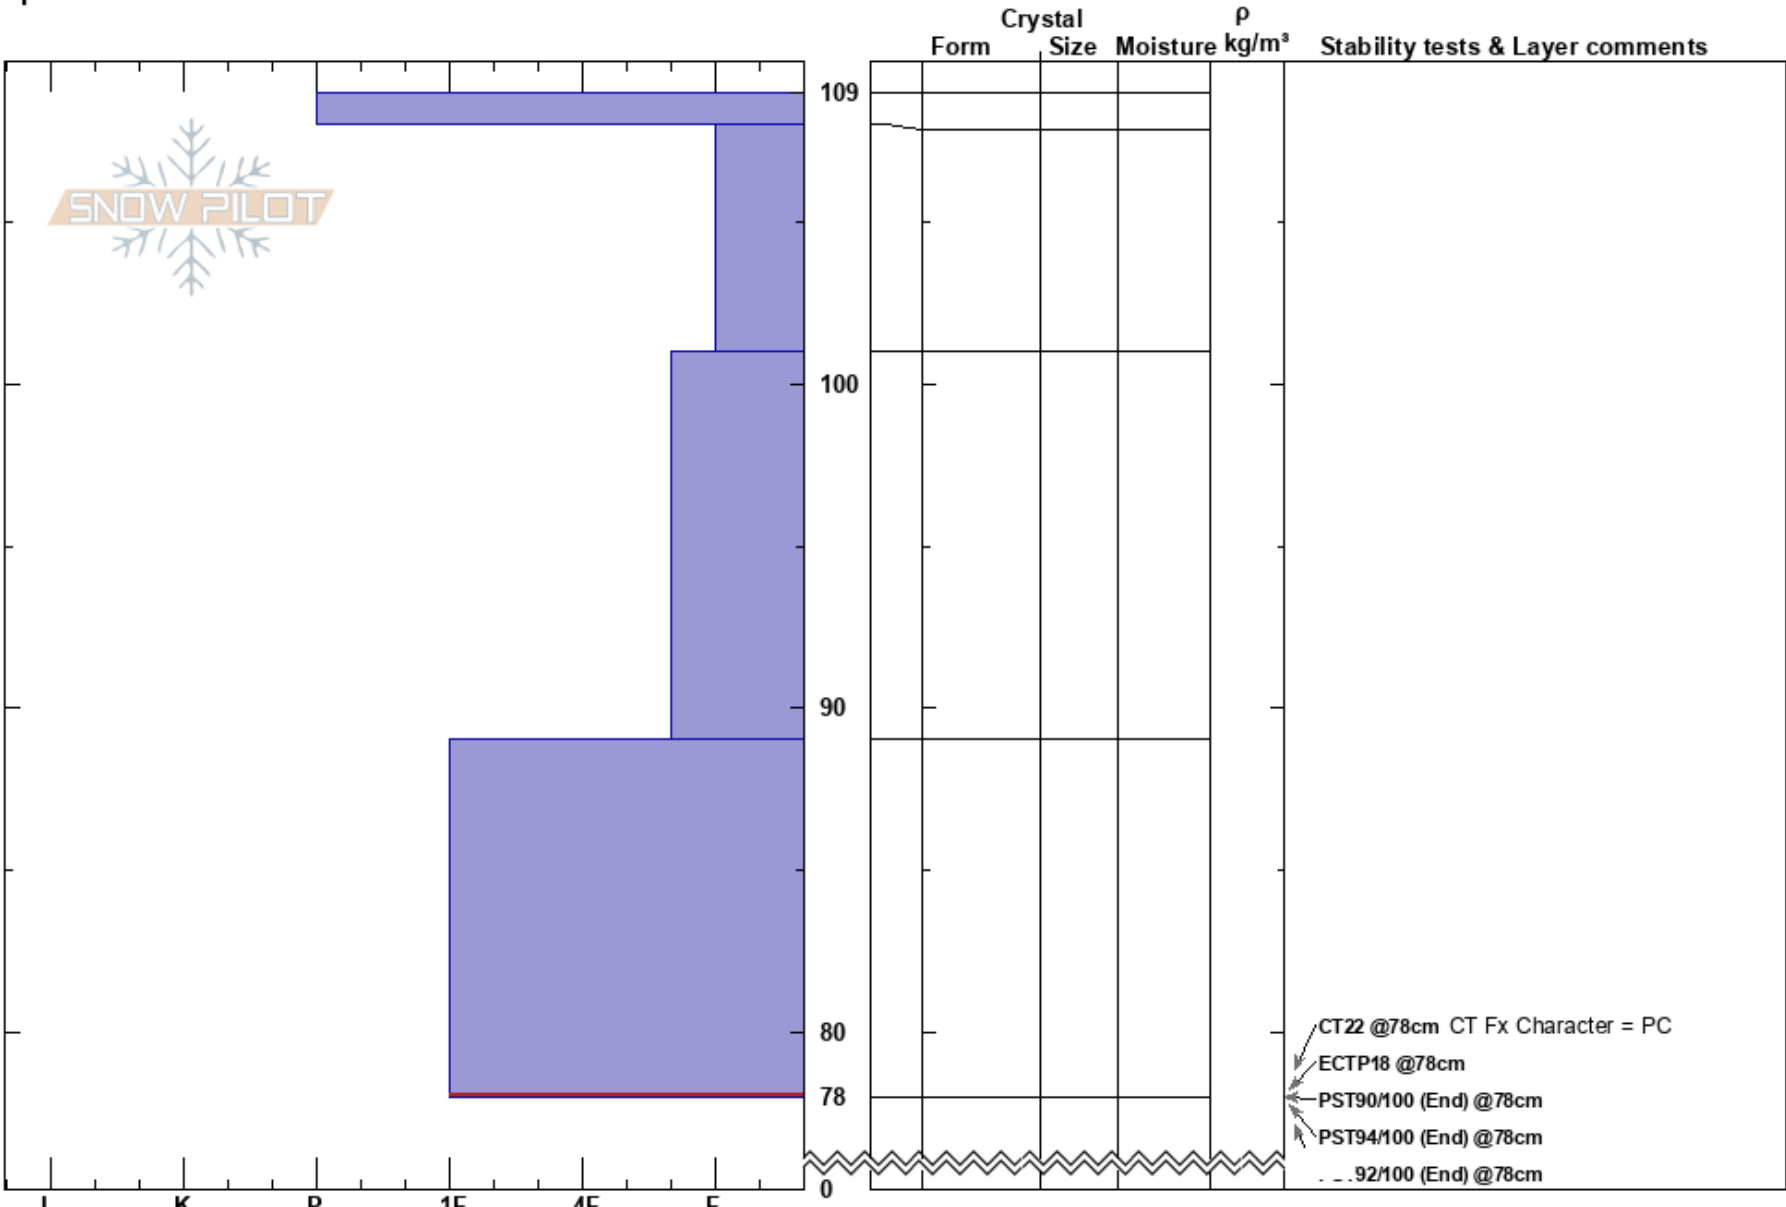

Middle Basin T10G4
 Madison Range-N
 MT
Elevation: 9284 ft
Aspect: 84°
Specifics:

Chris Bilbrey
 03/21/2017 - 12:00pm
Co-ord: 45.32749N, -111.38189W
Slope Angle: 31°
Wind Loading: no

Stability:
Air Temperature: -13°C
Sky Cover: BKN
Precipitation: NO
Wind: Light Breeze

HS: 109
Layer Notes:
 89-78cm: Problematic layer

Notes: 10 mm water in surface crust.