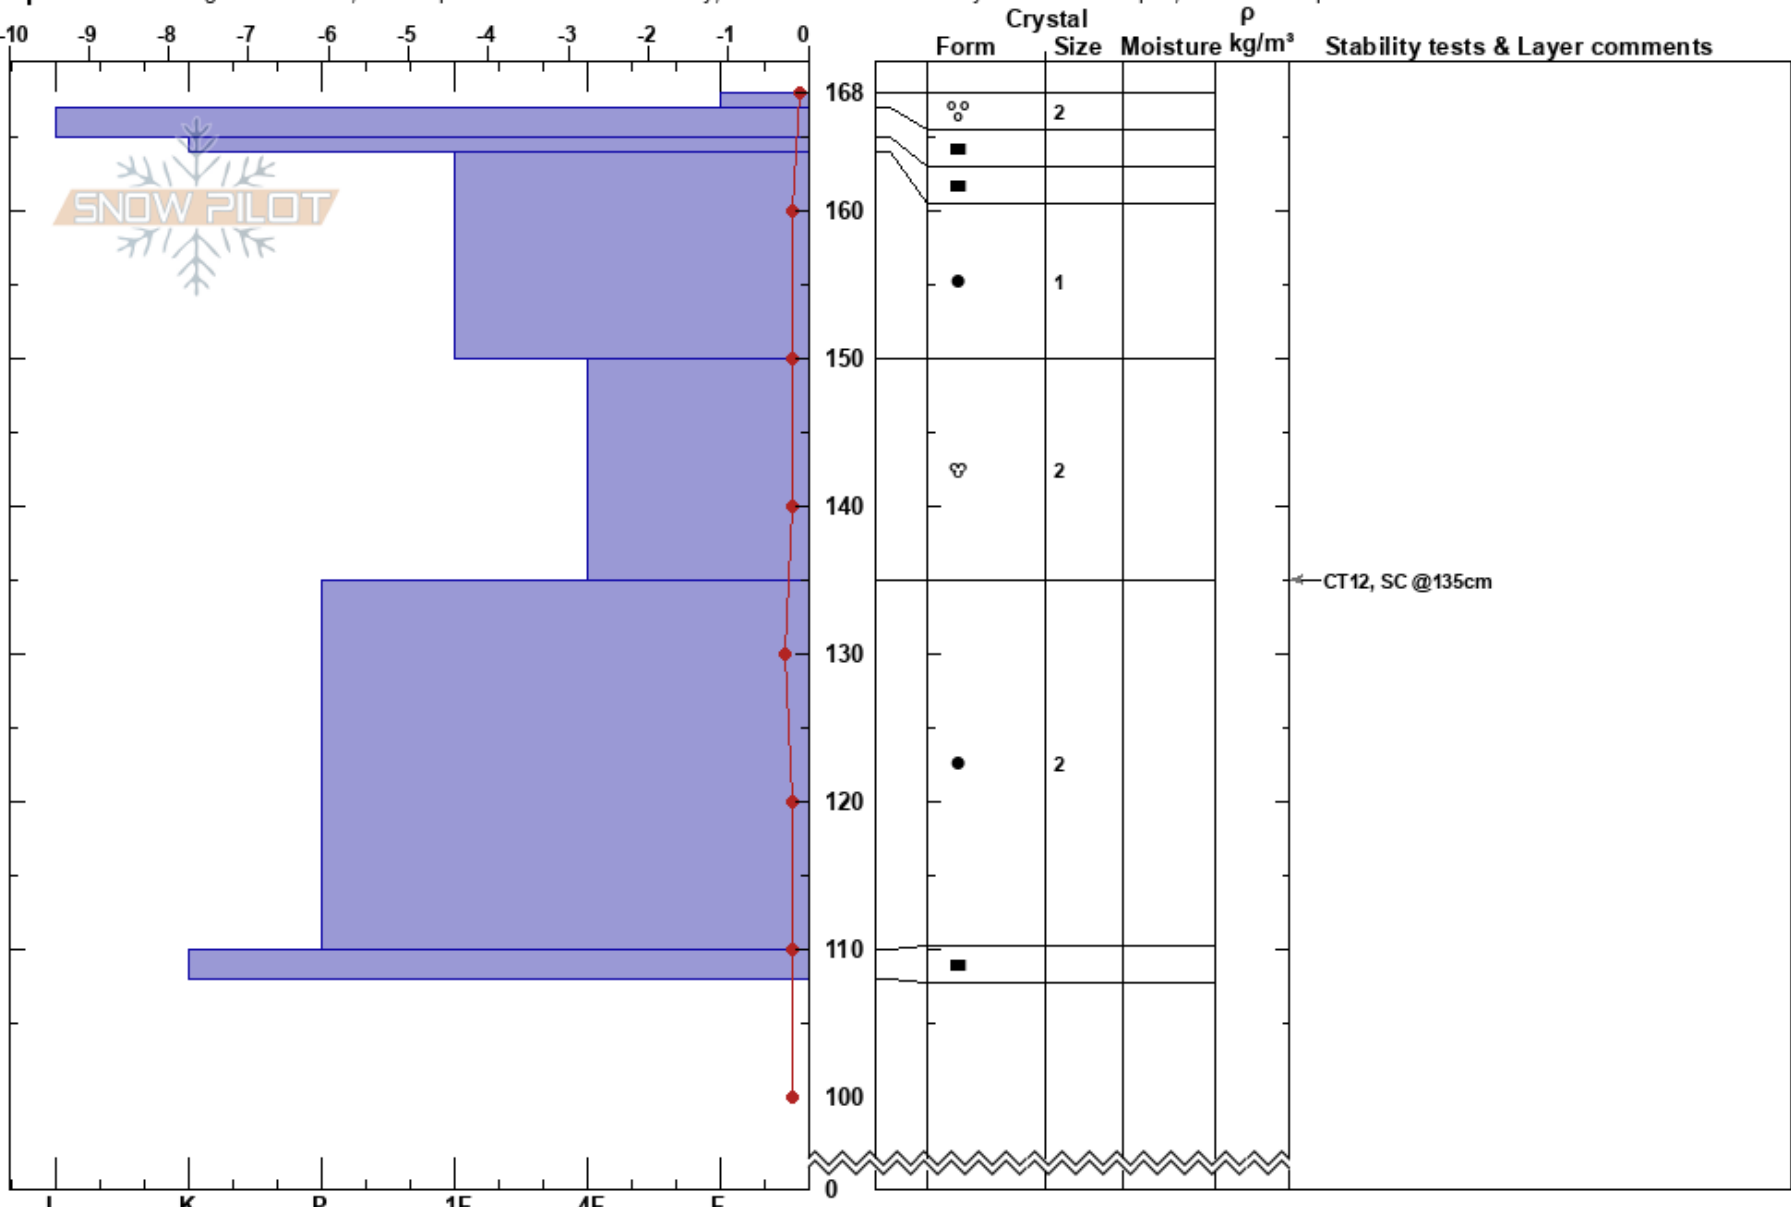

Organ Pipes
 Mt Ruapehu
 New Zealand
 Elevation: 1657 m
 Aspect: S

Joseph Ganley
 15/07/2020 - 13:45
 Co-ord: -39.28402N, 175.52676W
 Slope Angle: 38°
 Wind Loading: previous

Stability:
 Air Temperature: 2°C
 Sky Cover: OVC
 Precipitation: NO
 Wind: Calm

HS: 168
 PF: 20
 PS: 2

Layer Notes:

Specifics: Pit dug in a Ski Area; Pit is representative of backcountry; Recent avalanche activity on different slopes; We skied slope

Notes: Pit dug in ski area on an unskied slope. We dug down to 100 HS.