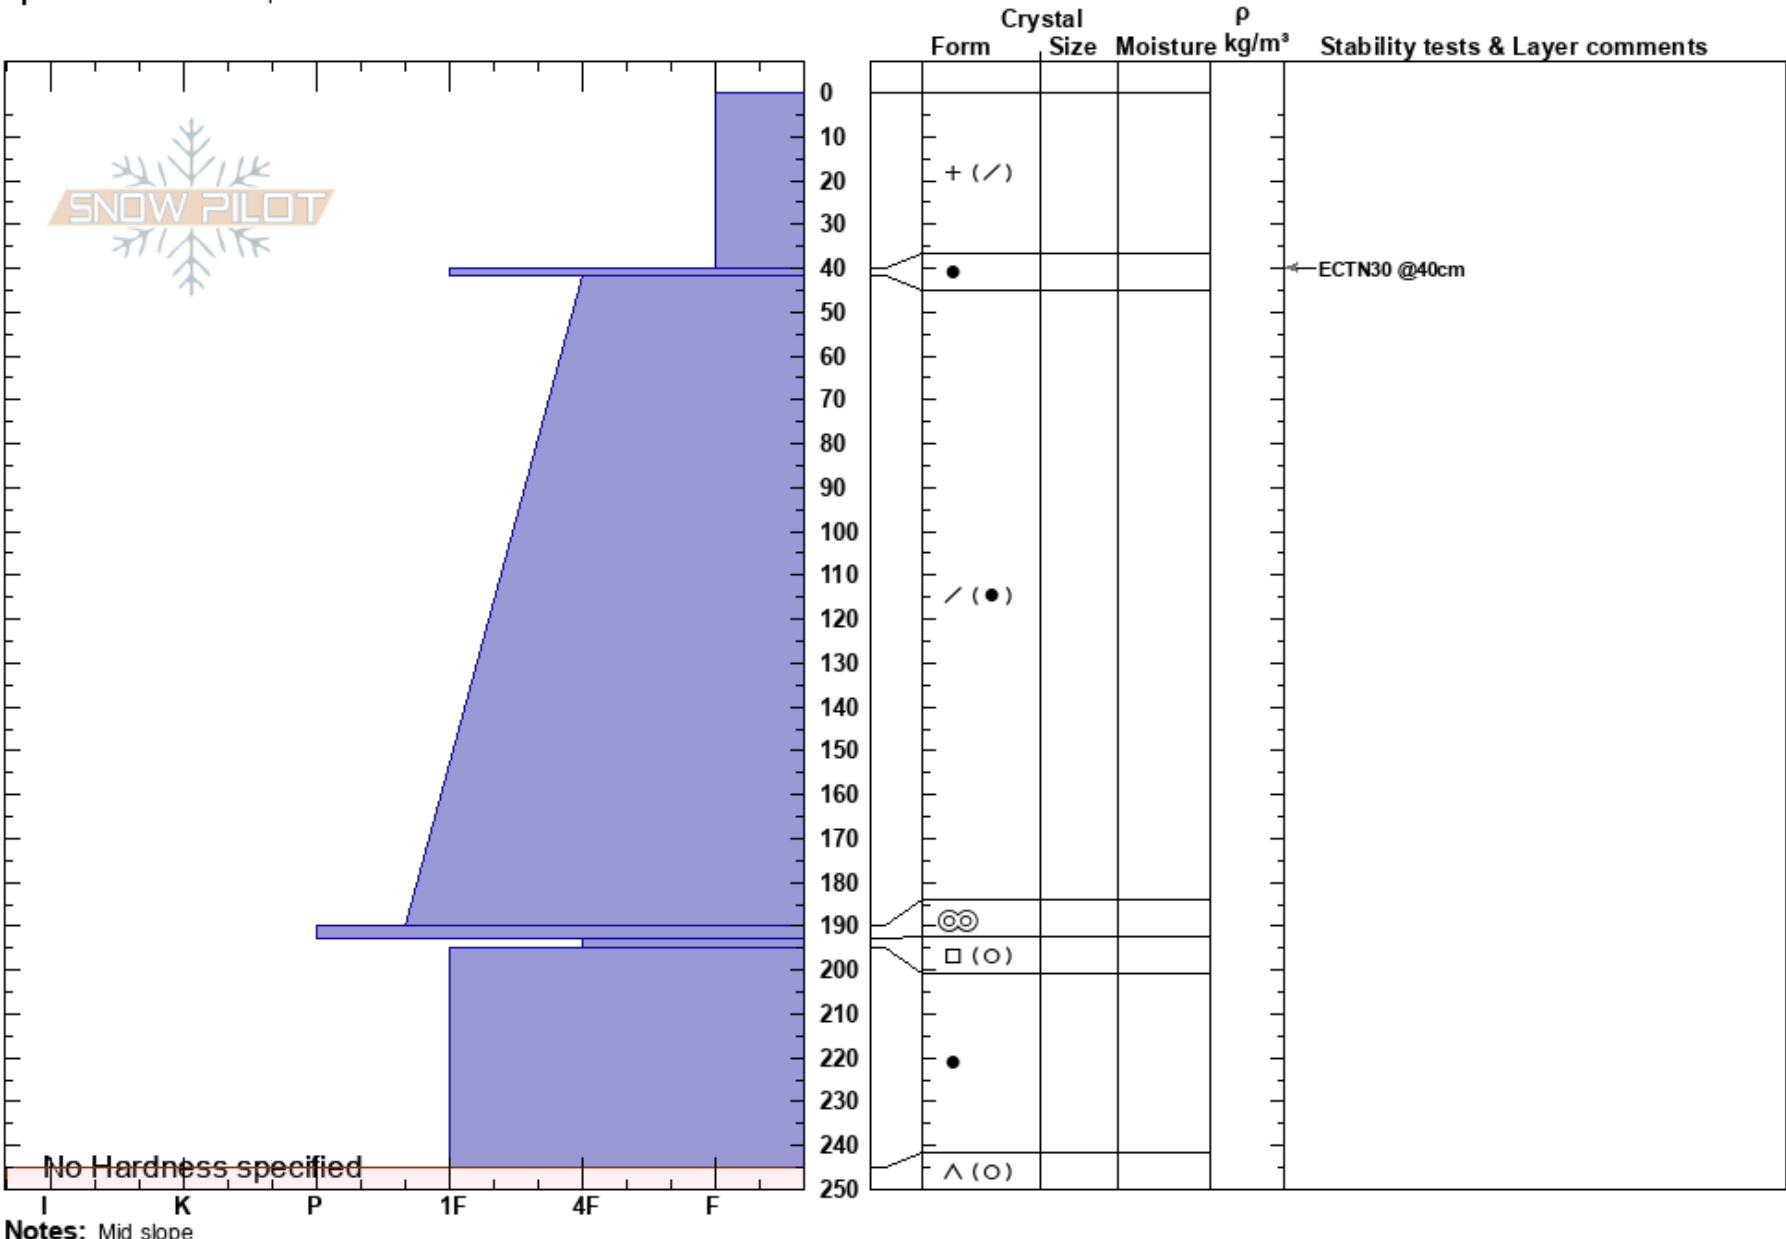

Jollie Poacher D McK
 Gamack Range
 New Zealand
Elevation: 2100 m
Aspect: S
Specifics: We skied slope

Alpine Guides
 13/07/2020 - 11:45
Co-ord:
Slope Angle: 35°
Wind Loading: previous

Stability:
Air Temperature: -2°C
Sky Cover: FEW
Precipitation: NO
Wind: SW Light Breeze

HS: 250
PF: 40
PS: 20
 193-195cm: Problematic layer

Notes: Mid slope