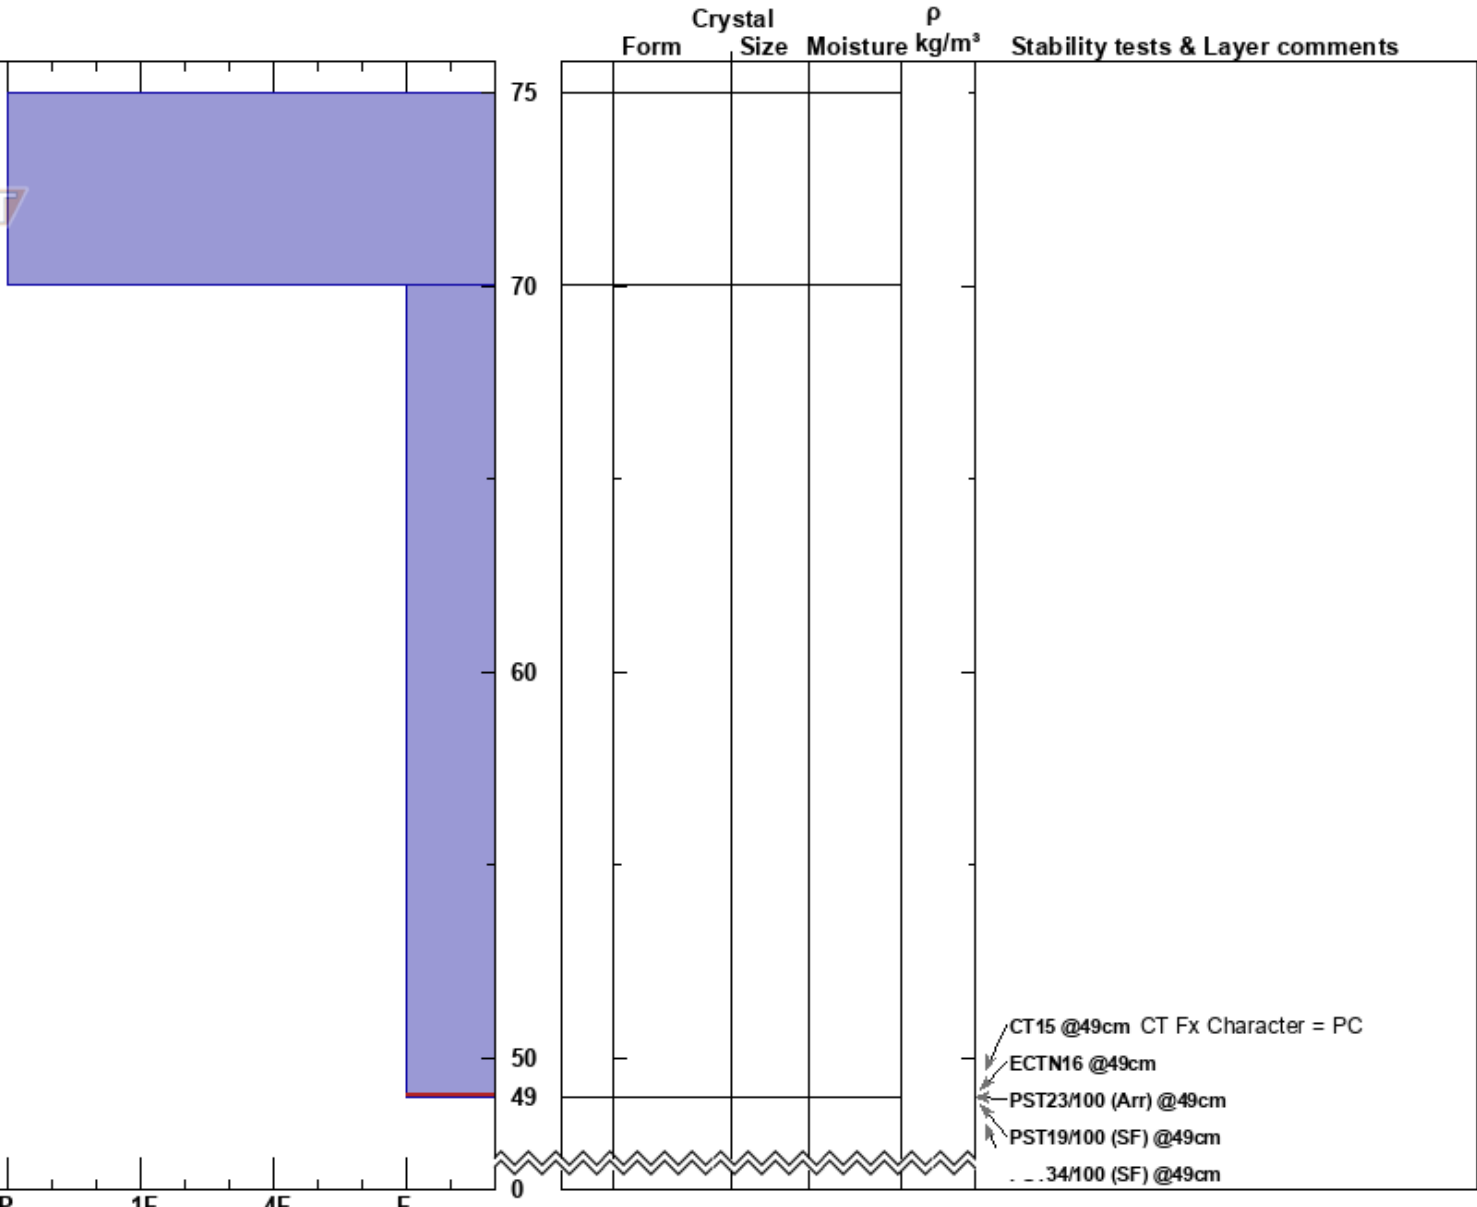

Middle Basin T10G1
 Madison Range-N
 MT
 Elevation: 9284 ft
 Aspect: 98°
 Specifics:

Chris Bilbrey
 01/07/2017 - 10:30am
 Co-ord: 45.32749N, -111.38189W
 Slope Angle: 22°
 Wind Loading: no

Stability:
 Air Temperature: -13°C
 Sky Cover: BKN
 Precipitation: NO
 Wind: Light Breeze

HS:75
 70-49cm: Problematic layer

Notes: 11 mm water in surface crust.