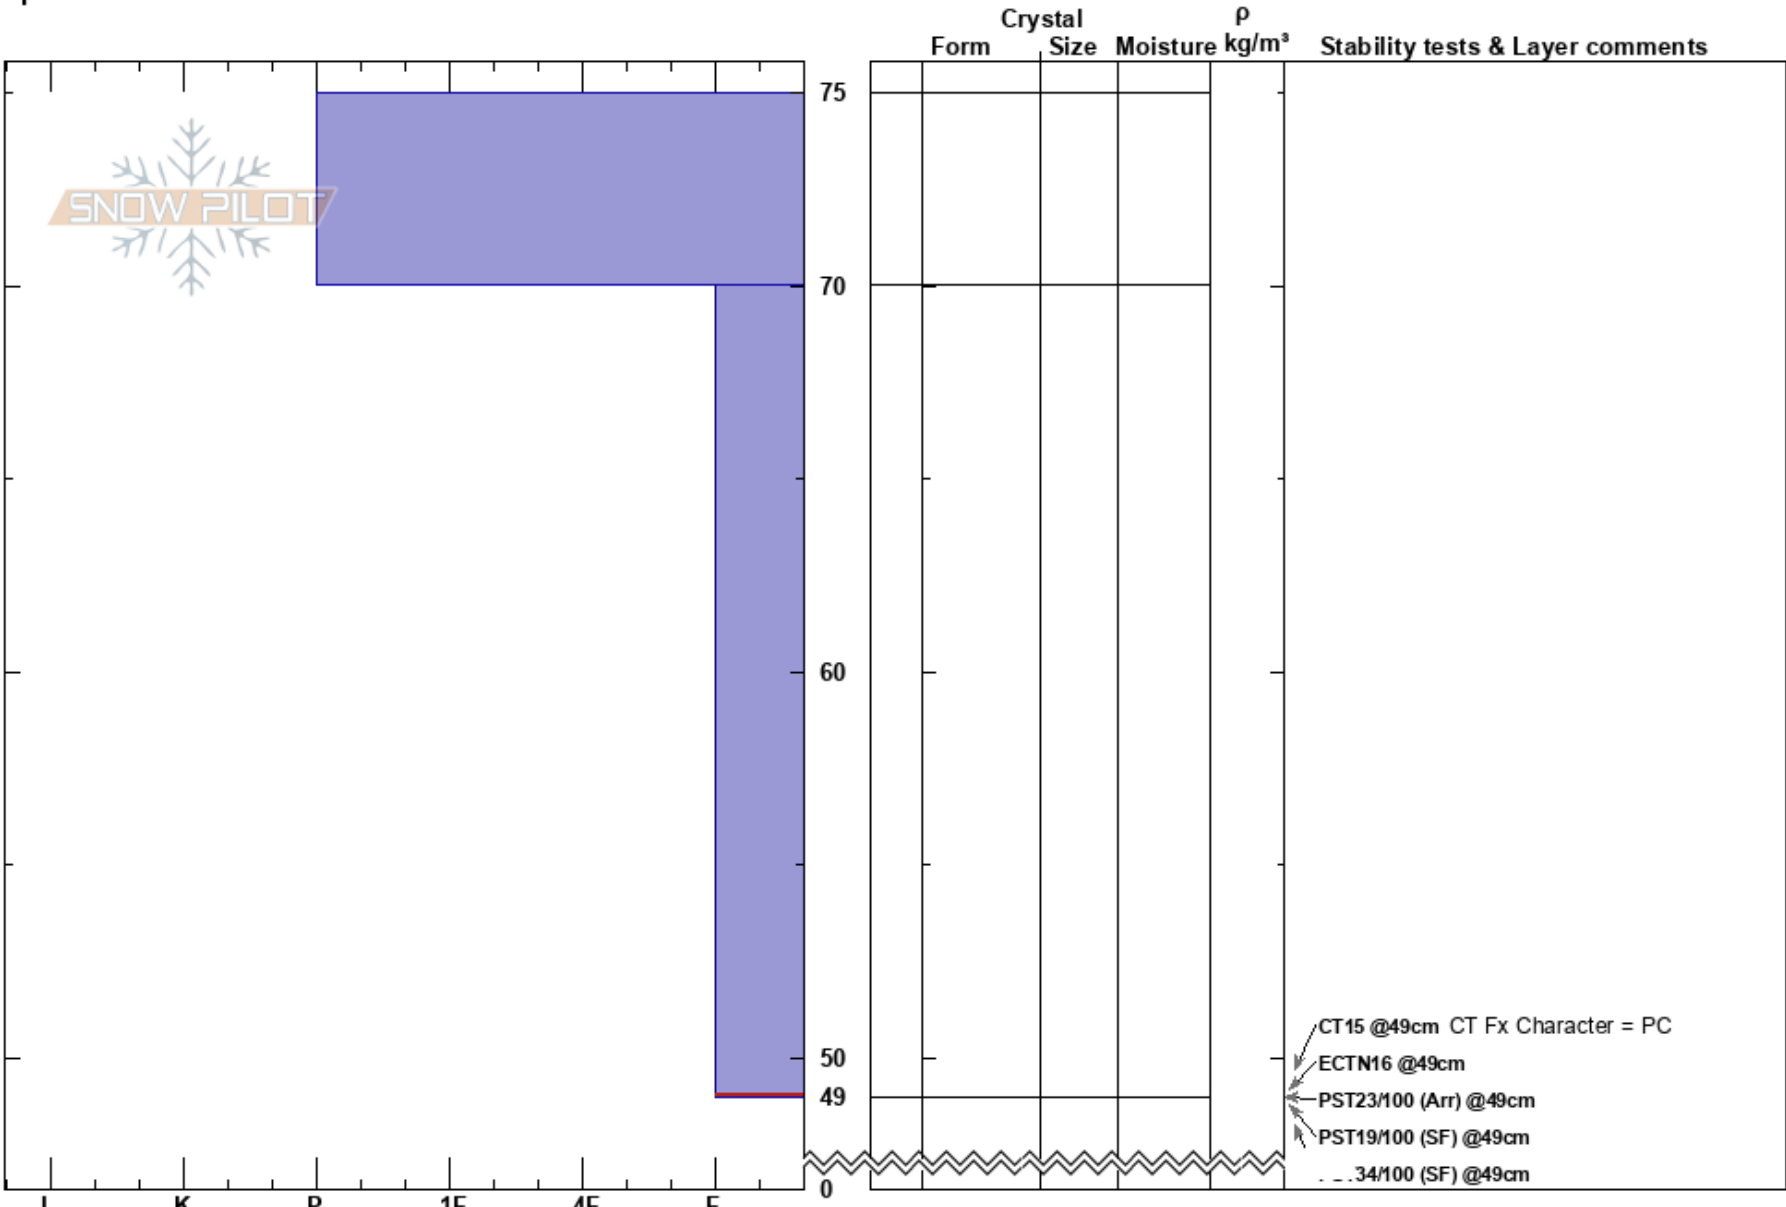

Middle Basin T10G1
 Madison Range-N
 MT
 Elevation: 9284 ft
 Aspect: 98°
 Specifics:

Chris Bilbrey
 01/07/2017 - 10:30am
 Co-ord: 45.32749N, -111.38189W
 Slope Angle: 22°
 Wind Loading: no

Stability:
 Air Temperature: -13°C
 Sky Cover: BKN
 Precipitation: NO
 Wind: Light Breeze

HS:75
 70-49cm: Problematic layer

Notes: 11 mm water in surface crust.