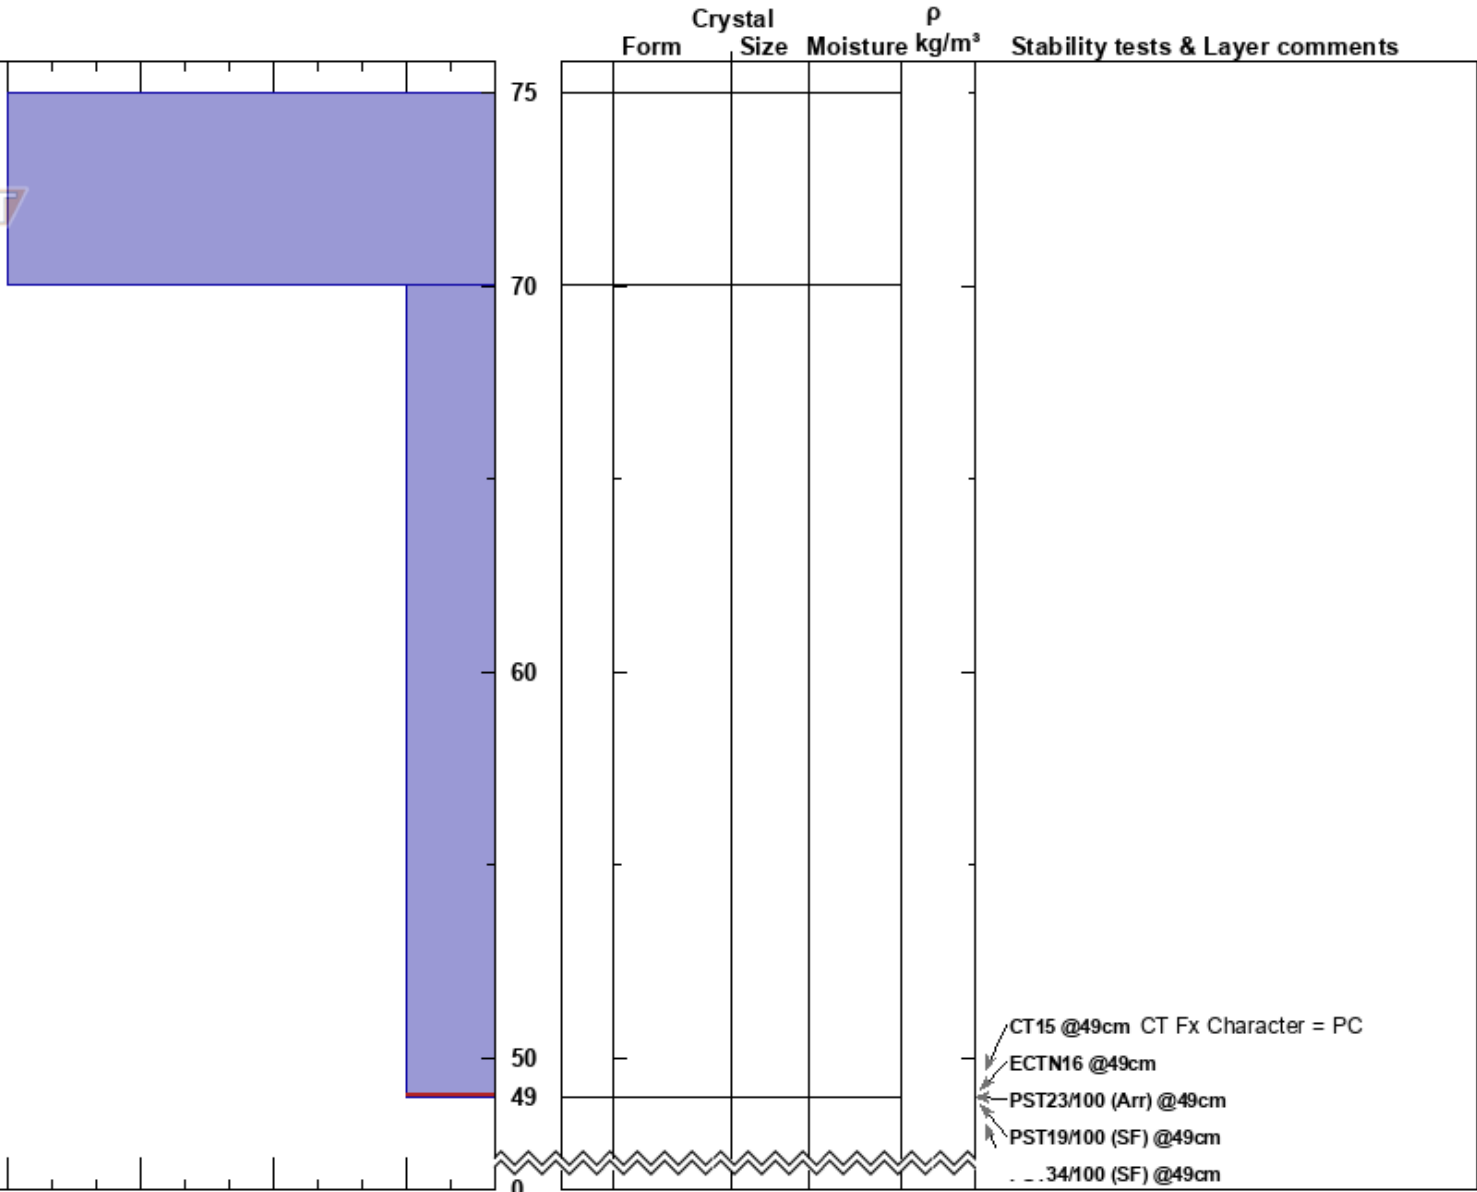

Middle Basin T10G1
 Madison Range-N
 MT
 Elevation: 9284 ft
 Aspect: 98°
 Specifics:

Chris Bilbrey
 01/07/2017 - 10:30am
 Co-ord: 45.32749N, -111.38189W
 Slope Angle: 22°
 Wind Loading: no

Stability:
 Air Temperature: -13°C
 Sky Cover: BKN
 Precipitation: NO
 Wind: Light Breeze

HS: 75
 70-49cm: Problematic layer

Notes: 11 mm water in surface crust.