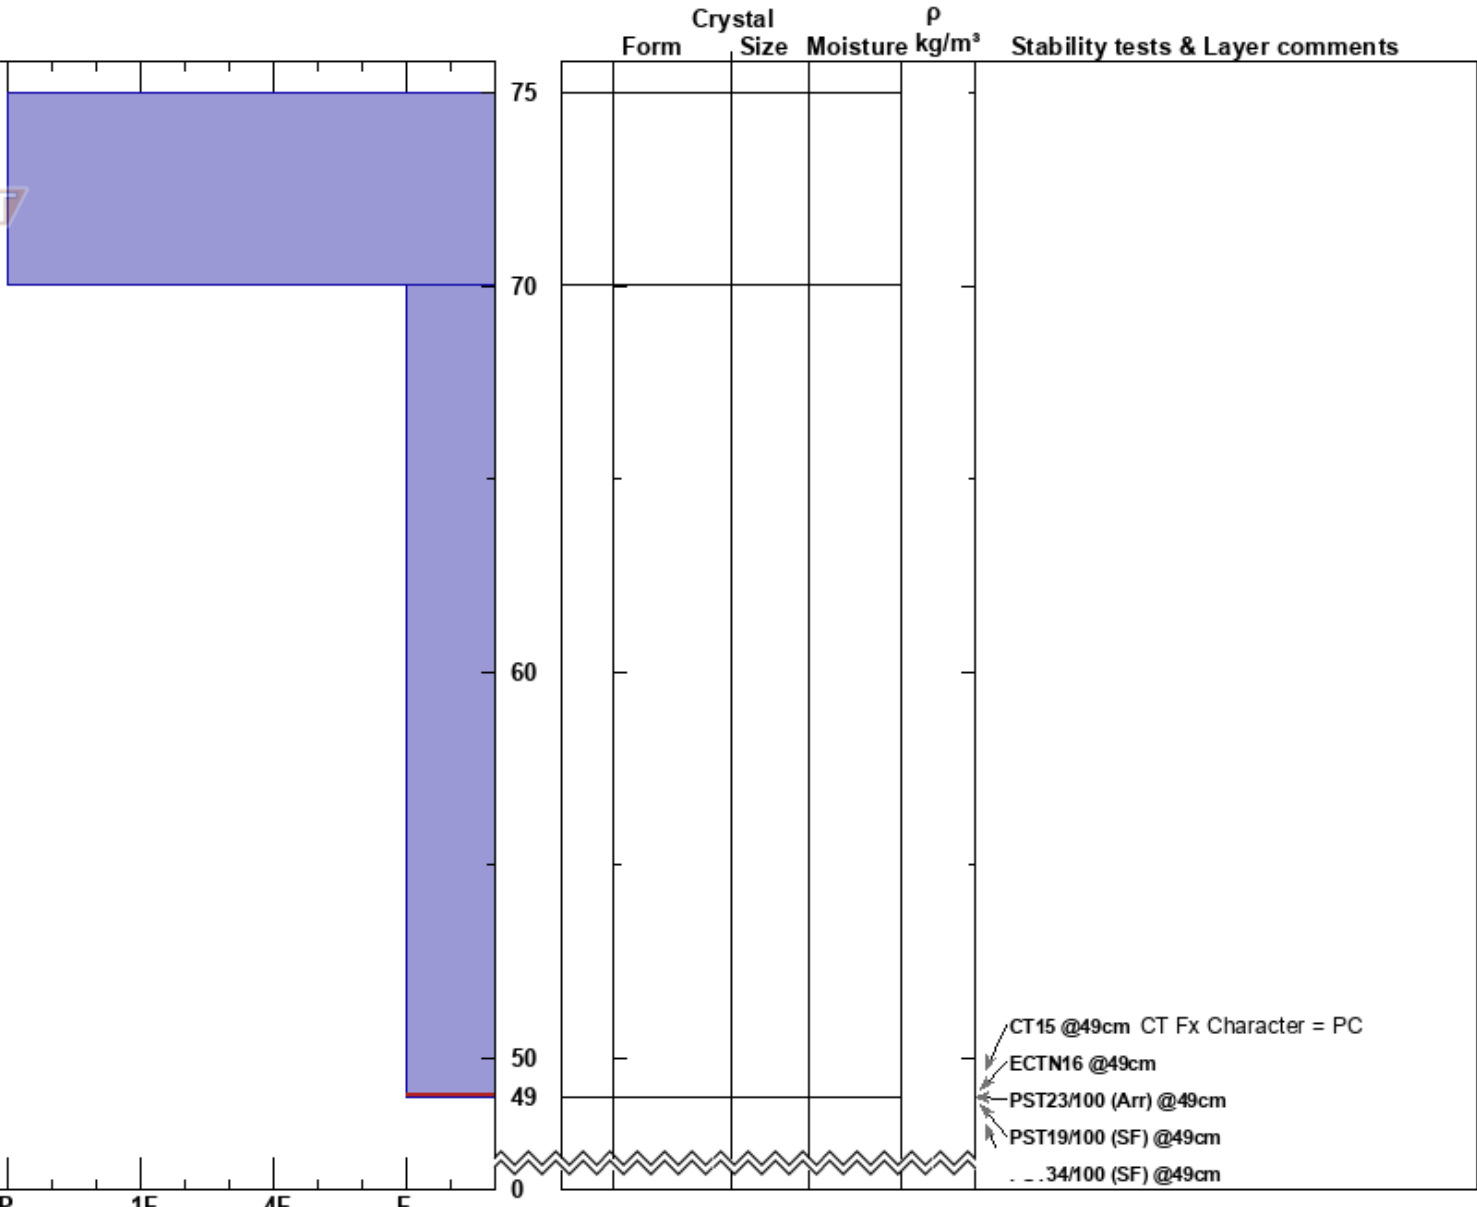

Middle Basin T10G1  
 Madison Range-N  
 MT  
 Elevation: 9284 ft  
 Aspect: 98°  
 Specifics:

Chris Bilbrey  
 01/07/2017 - 10:30am  
 Co-ord: 45.32749N, -111.38189W  
 Slope Angle: 22°  
 Wind Loading: no

Stability:  
 Air Temperature: -13°C  
 Sky Cover: BKN  
 Precipitation: NO  
 Wind: Light Breeze

HS: 75  
 70-49cm: Problematic layer

Notes: 11 mm water in surface crust.