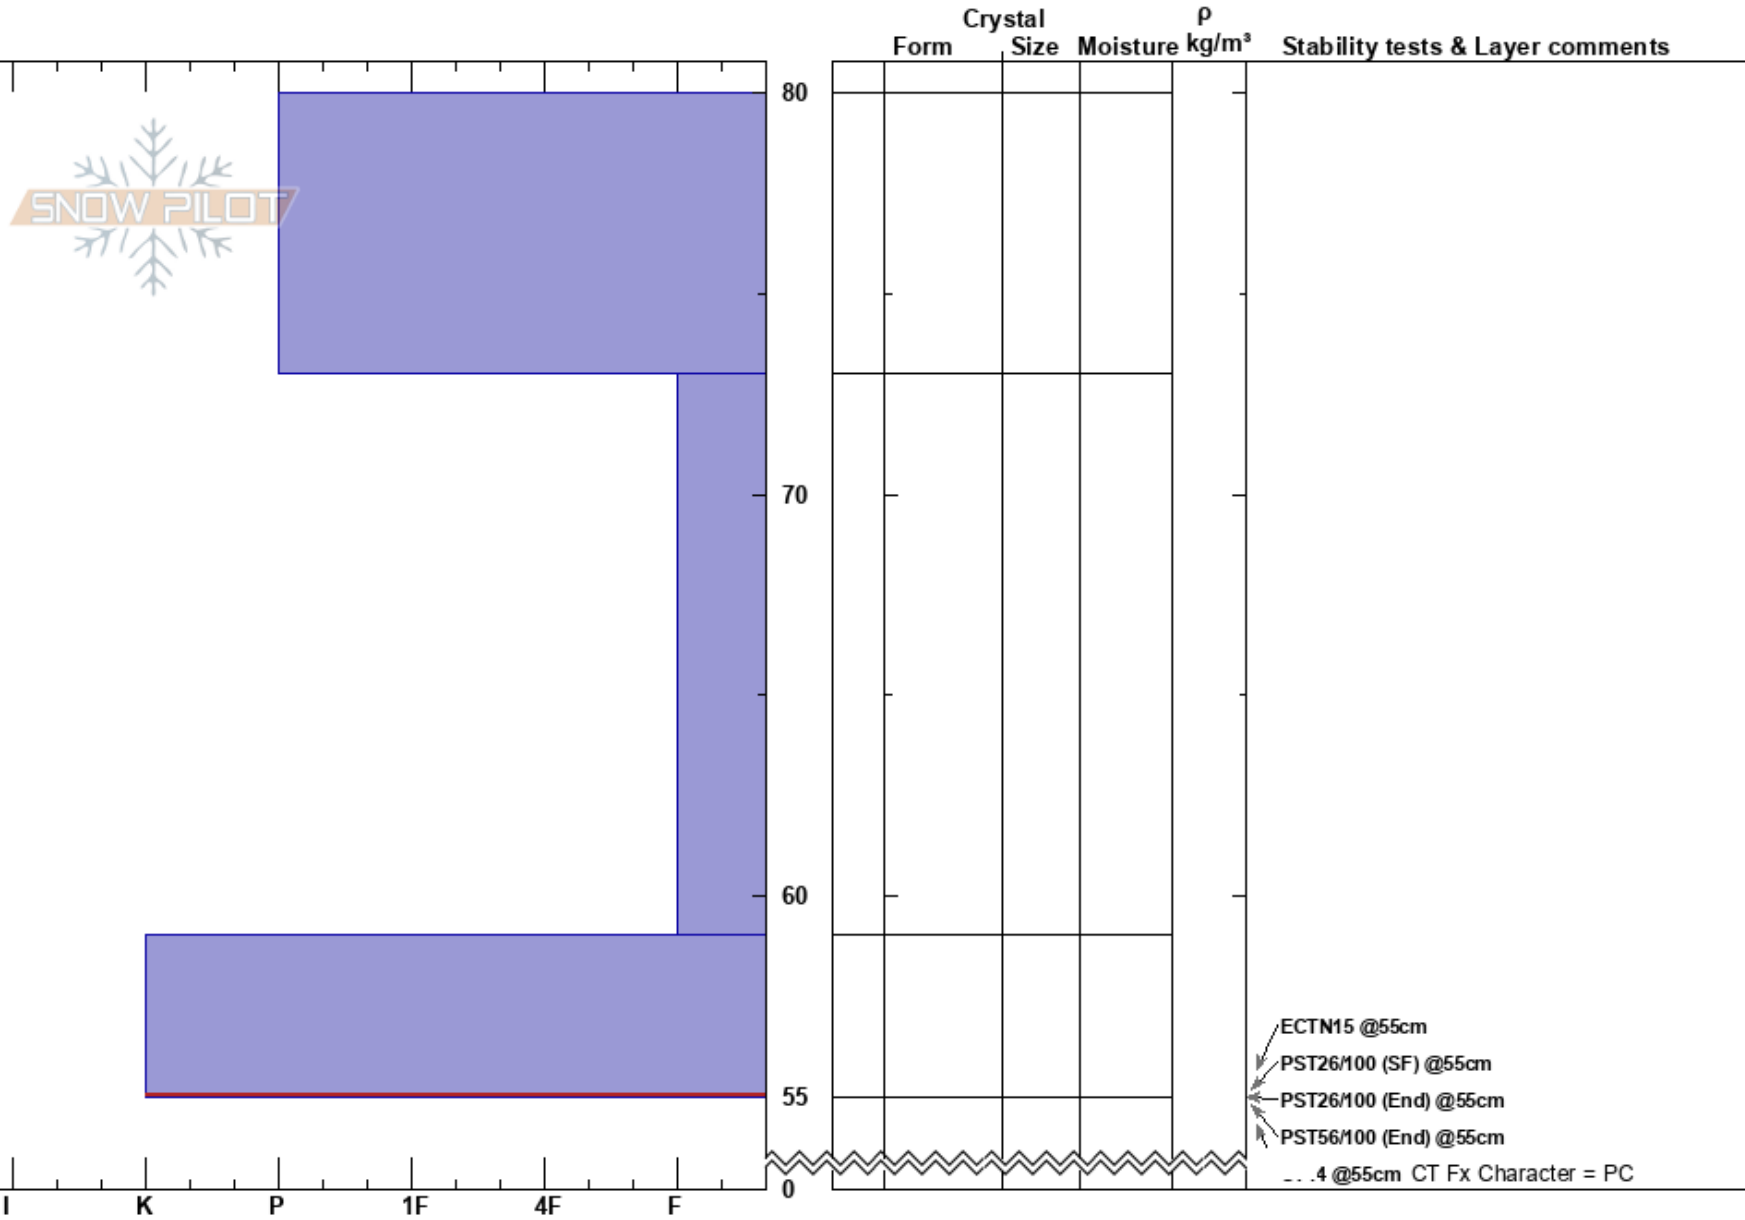

Middle Basin T10G3
 Madison Range-N
 MT
Elevation: 9284 ft
Aspect: 90°
Specifics:

Chris Bilbrey
 01/07/2017 - 11:30am
Co-ord: 45.32749N, -111.38189W
Slope Angle: 27°
Wind Loading: no

Stability:
Air Temperature: -13°C
Sky Cover: BKN
Precipitation: NO
Wind: Light Breeze

HS: 80
Layer Notes:
 59-55cm: Problematic layer

Notes: 15 mm water in surface crust.