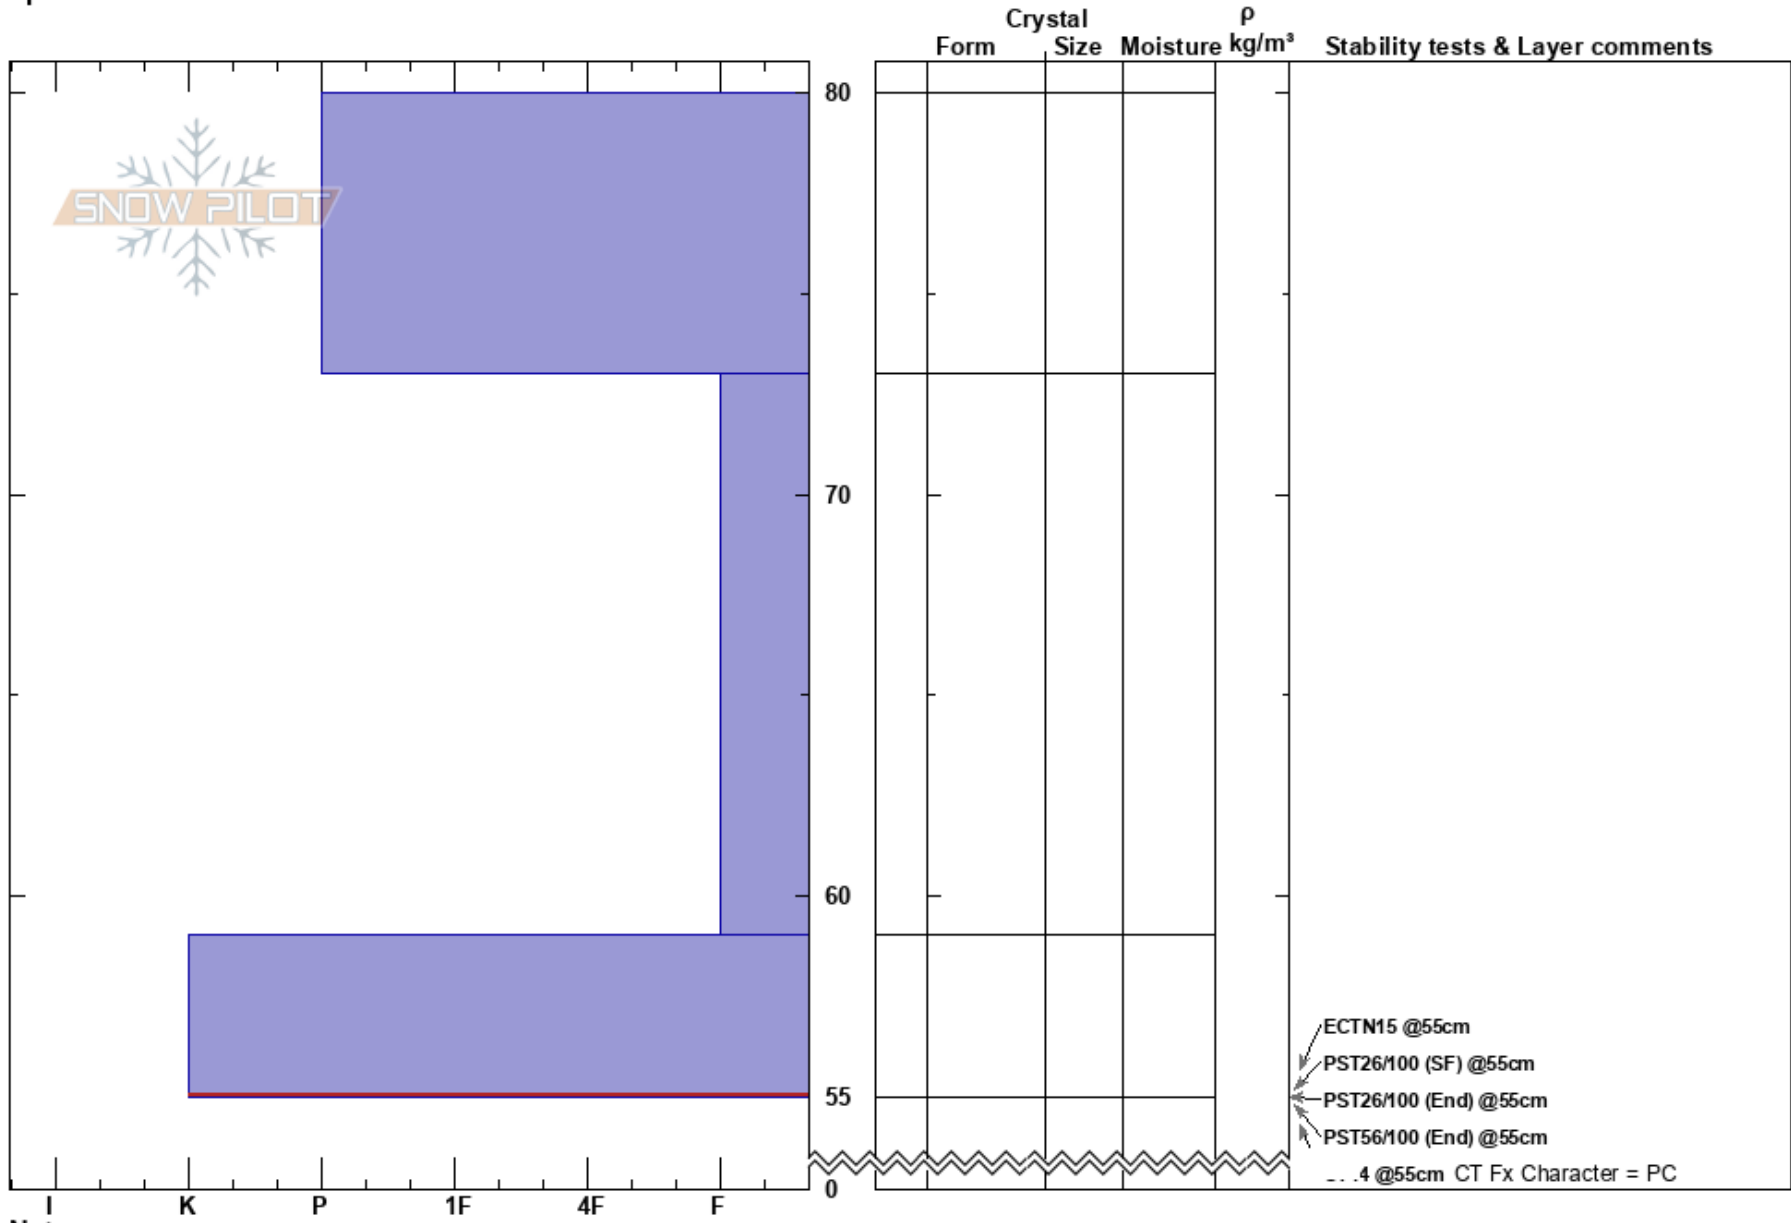

Middle Basin T10G3  
 Madison Range-N  
 MT  
 Elevation: 9284 ft  
 Aspect: 90°  
 Specifics:

Chris Bilbrey  
 01/07/2017 - 11:30am  
 Co-ord: 45.32749N, -111.38189W  
 Slope Angle: 27°  
 Wind Loading: no

Stability:  
 Air Temperature: -13°C  
 Sky Cover: BKN  
 Precipitation: NO  
 Wind: Light Breeze

HS:80  
 59-55cm: Problematic layer

Notes: 15 mm water in surface crust.