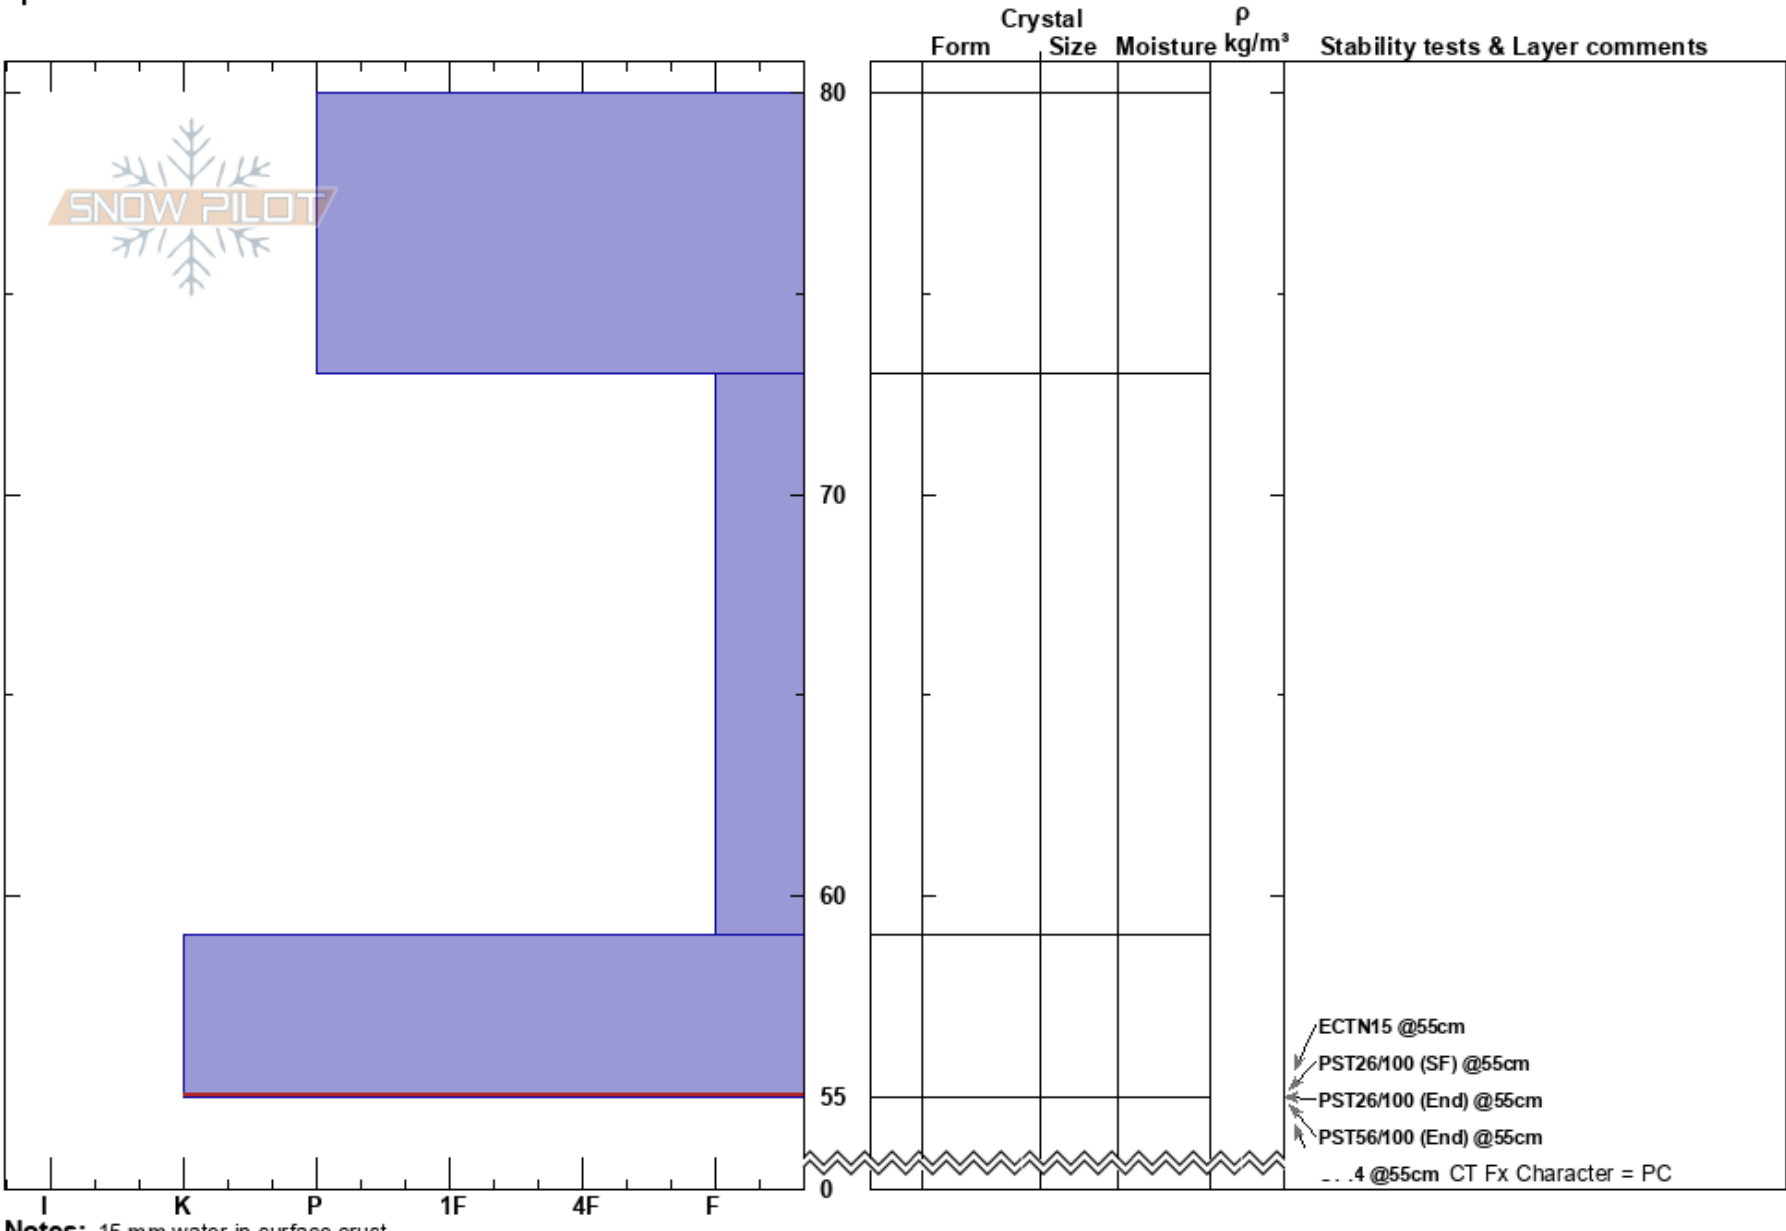

Middle Basin T10G3
Madison Range-N
MT
Elevation: 9284 ft
Aspect: 90°
Specifics:

Chris Bilbrey
01/07/2017 - 11:30am
Co-ord: 45.32749N, -111.38189W
Slope Angle: 27°
Wind Loading: no

Stability:
Air Temperature: -13°C
Sky Cover: BKN
Precipitation: NO
Wind: Light Breeze

HS:80
59-55cm: Problematic layer

Notes: 15 mm water in surface crust.