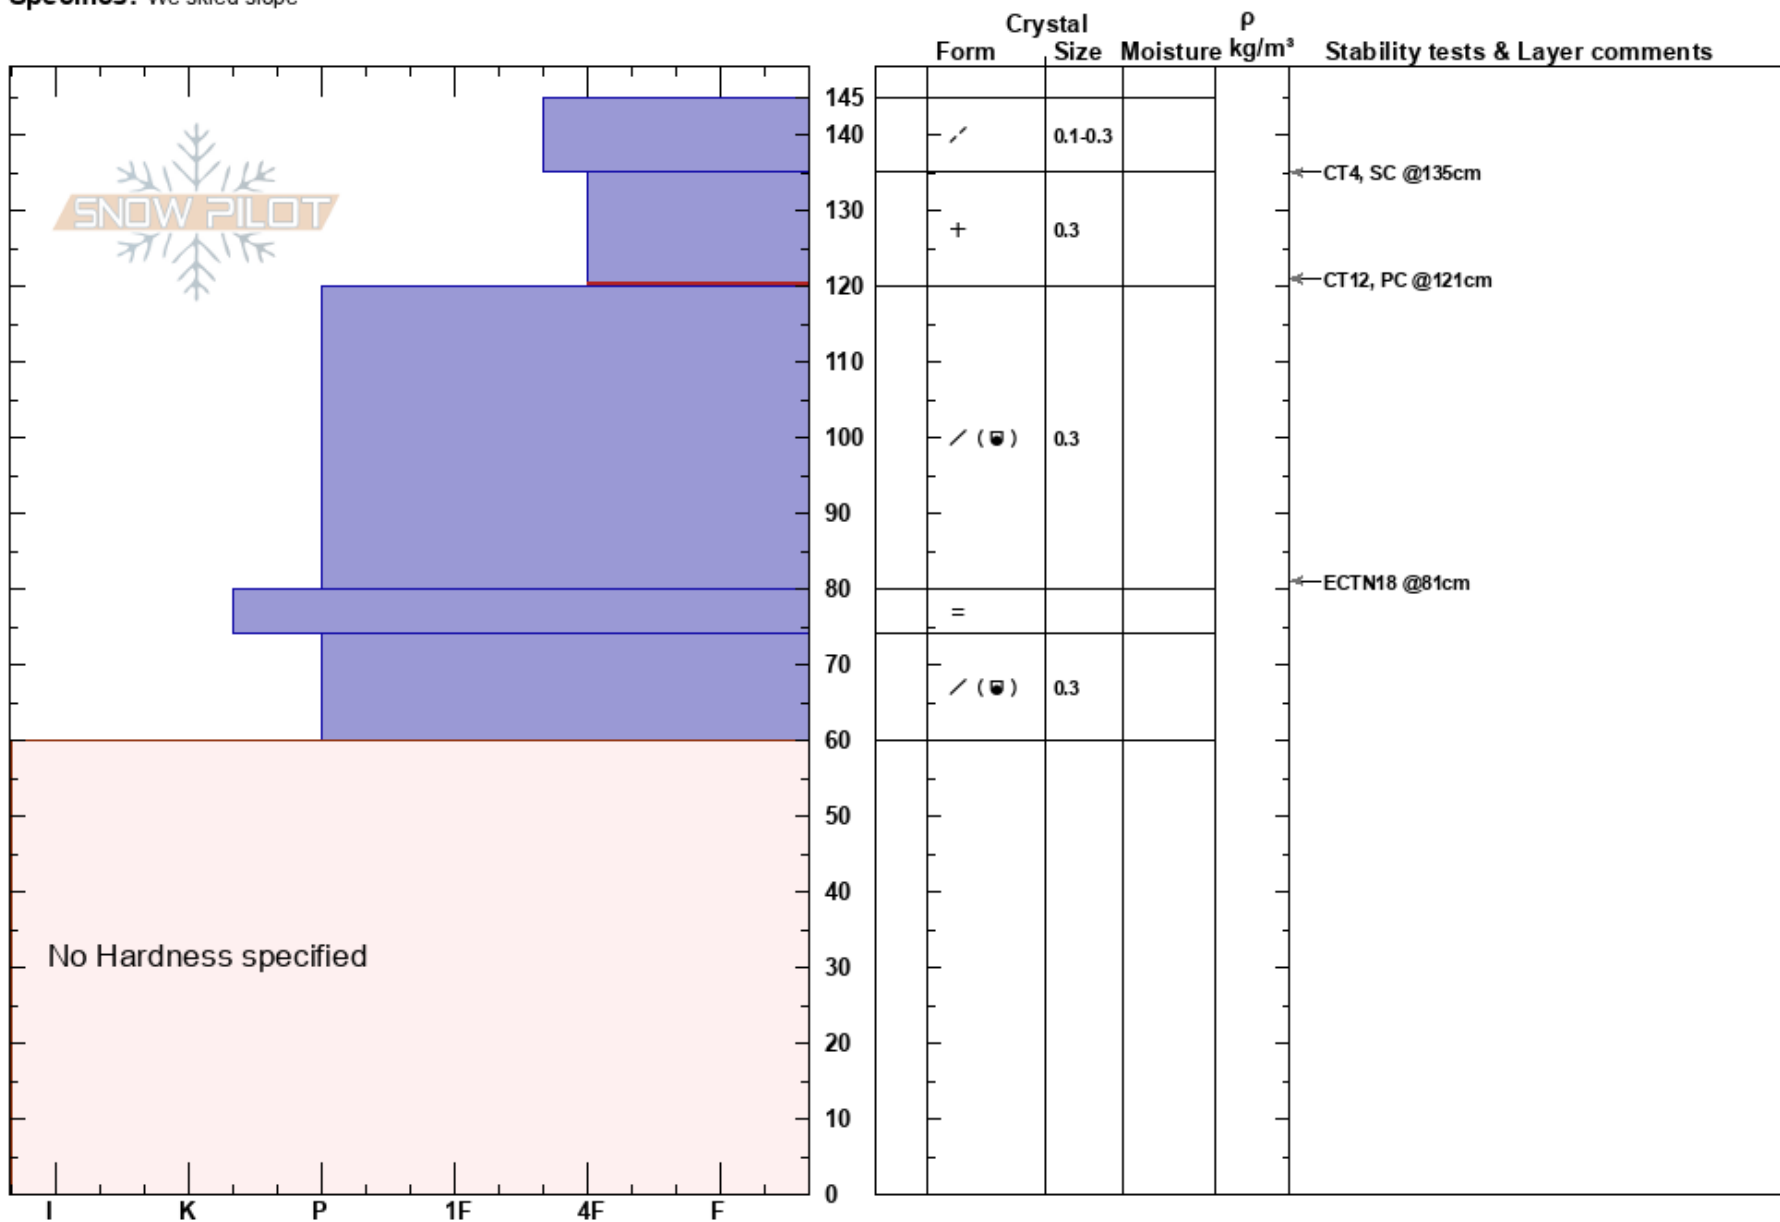

Mt Mary 2300m
 Aoraki/Mt Cook
 New Zealand
Elevation: 2300 m
Aspect: SE
Specifics: We skied slope

Shane Rathbun
 10/07/2020 - 10:00
Co-ord: -43.88612S, 170.05212W
Slope Angle: 31°
Wind Loading: previous

Stability: Fair
Air Temperature:
Sky Cover: FEW
Precipitation: NO
Wind: SW Light Breeze

HS: 145
Layer Notes:
 135-120cm: Problematic layer

Notes: