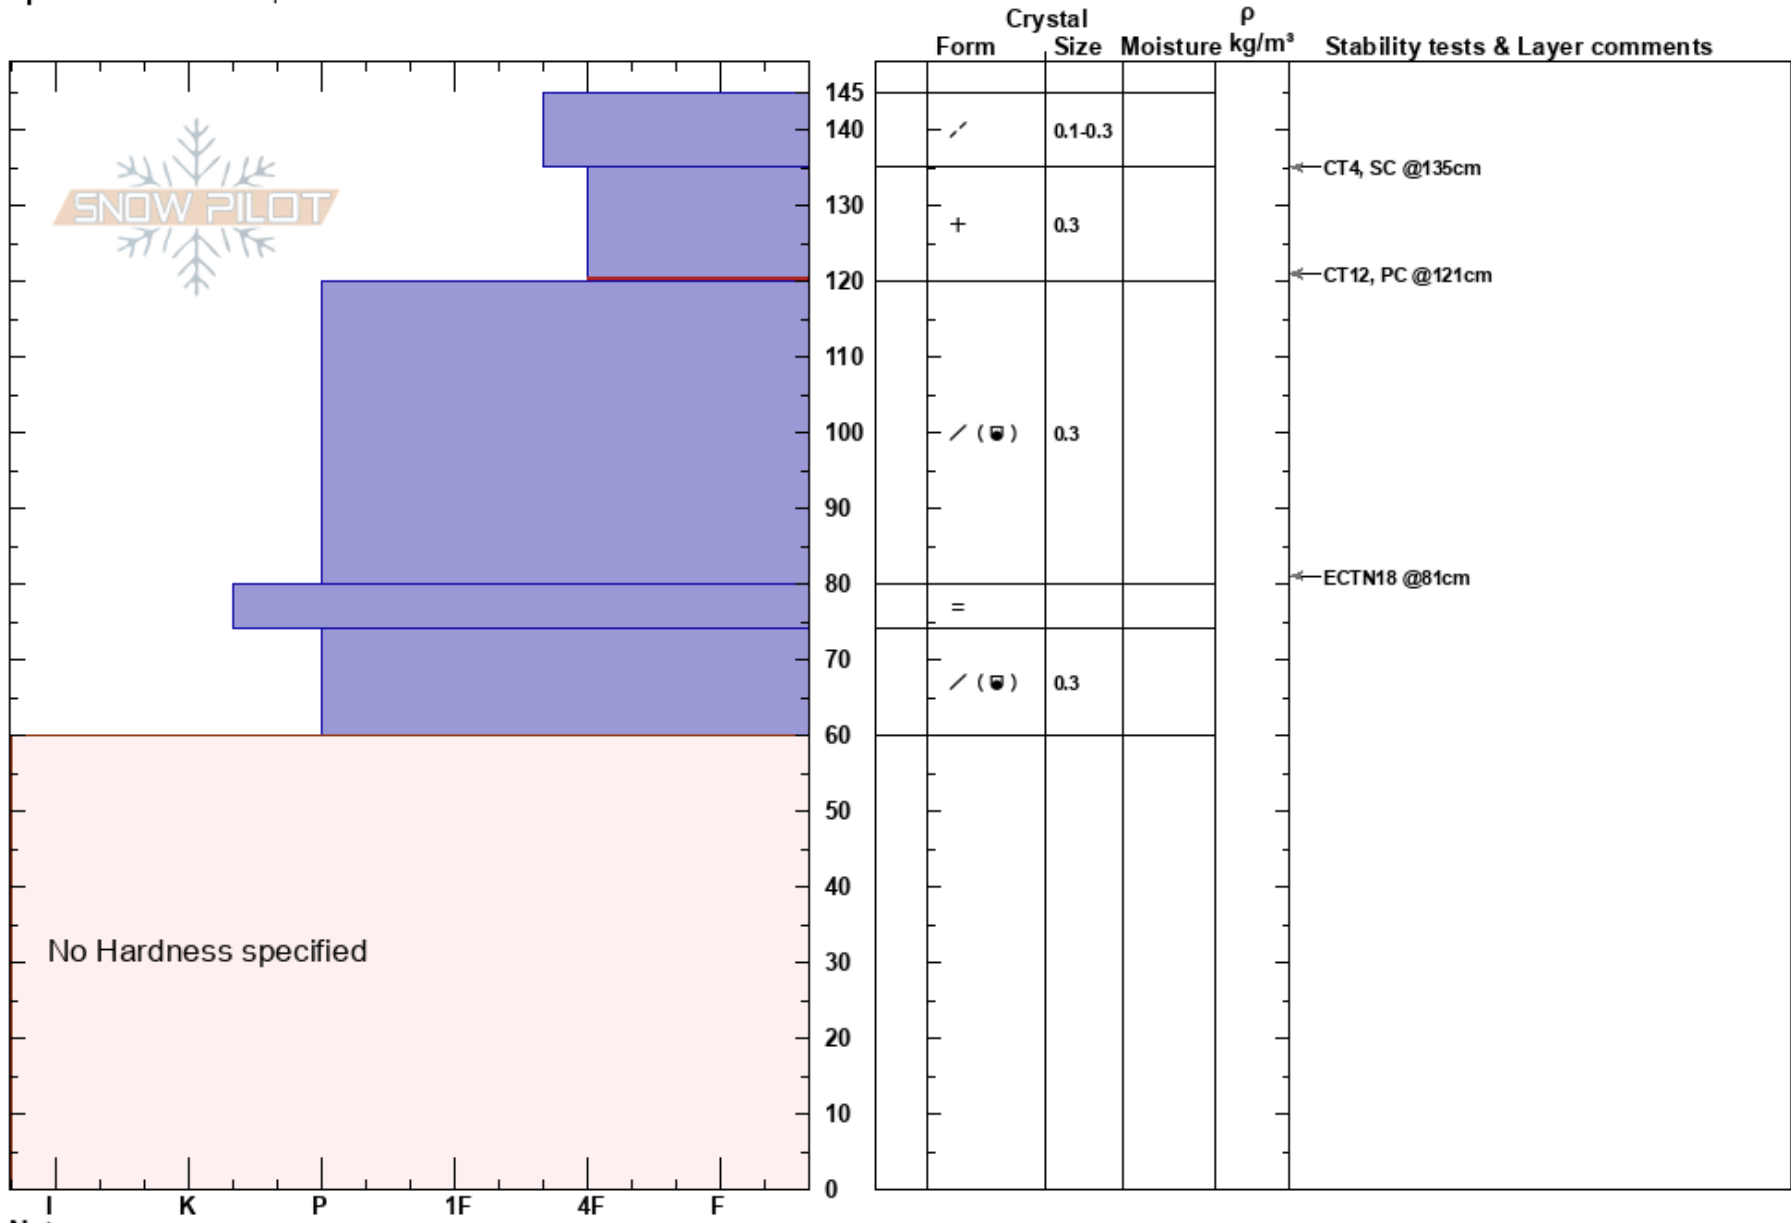

Mt Mary 2300m  
 Aoraki/Mt Cook  
 New Zealand  
**Elevation:** 2300 m  
**Aspect:** SE  
**Specifics:** We skied slope

Shane Rathbun  
 10/07/2020 - 10:00  
**Co-ord:** -43.88612S, 170.05212W  
**Slope Angle:** 31°  
**Wind Loading:** previous

**Stability:** Fair  
**Air Temperature:**  
**Sky Cover:** FEW  
**Precipitation:** NO  
**Wind:** SW Light Breeze

**HS:** 145  
**Layer Notes:**  
 135-120cm: Problematic layer

Notes: