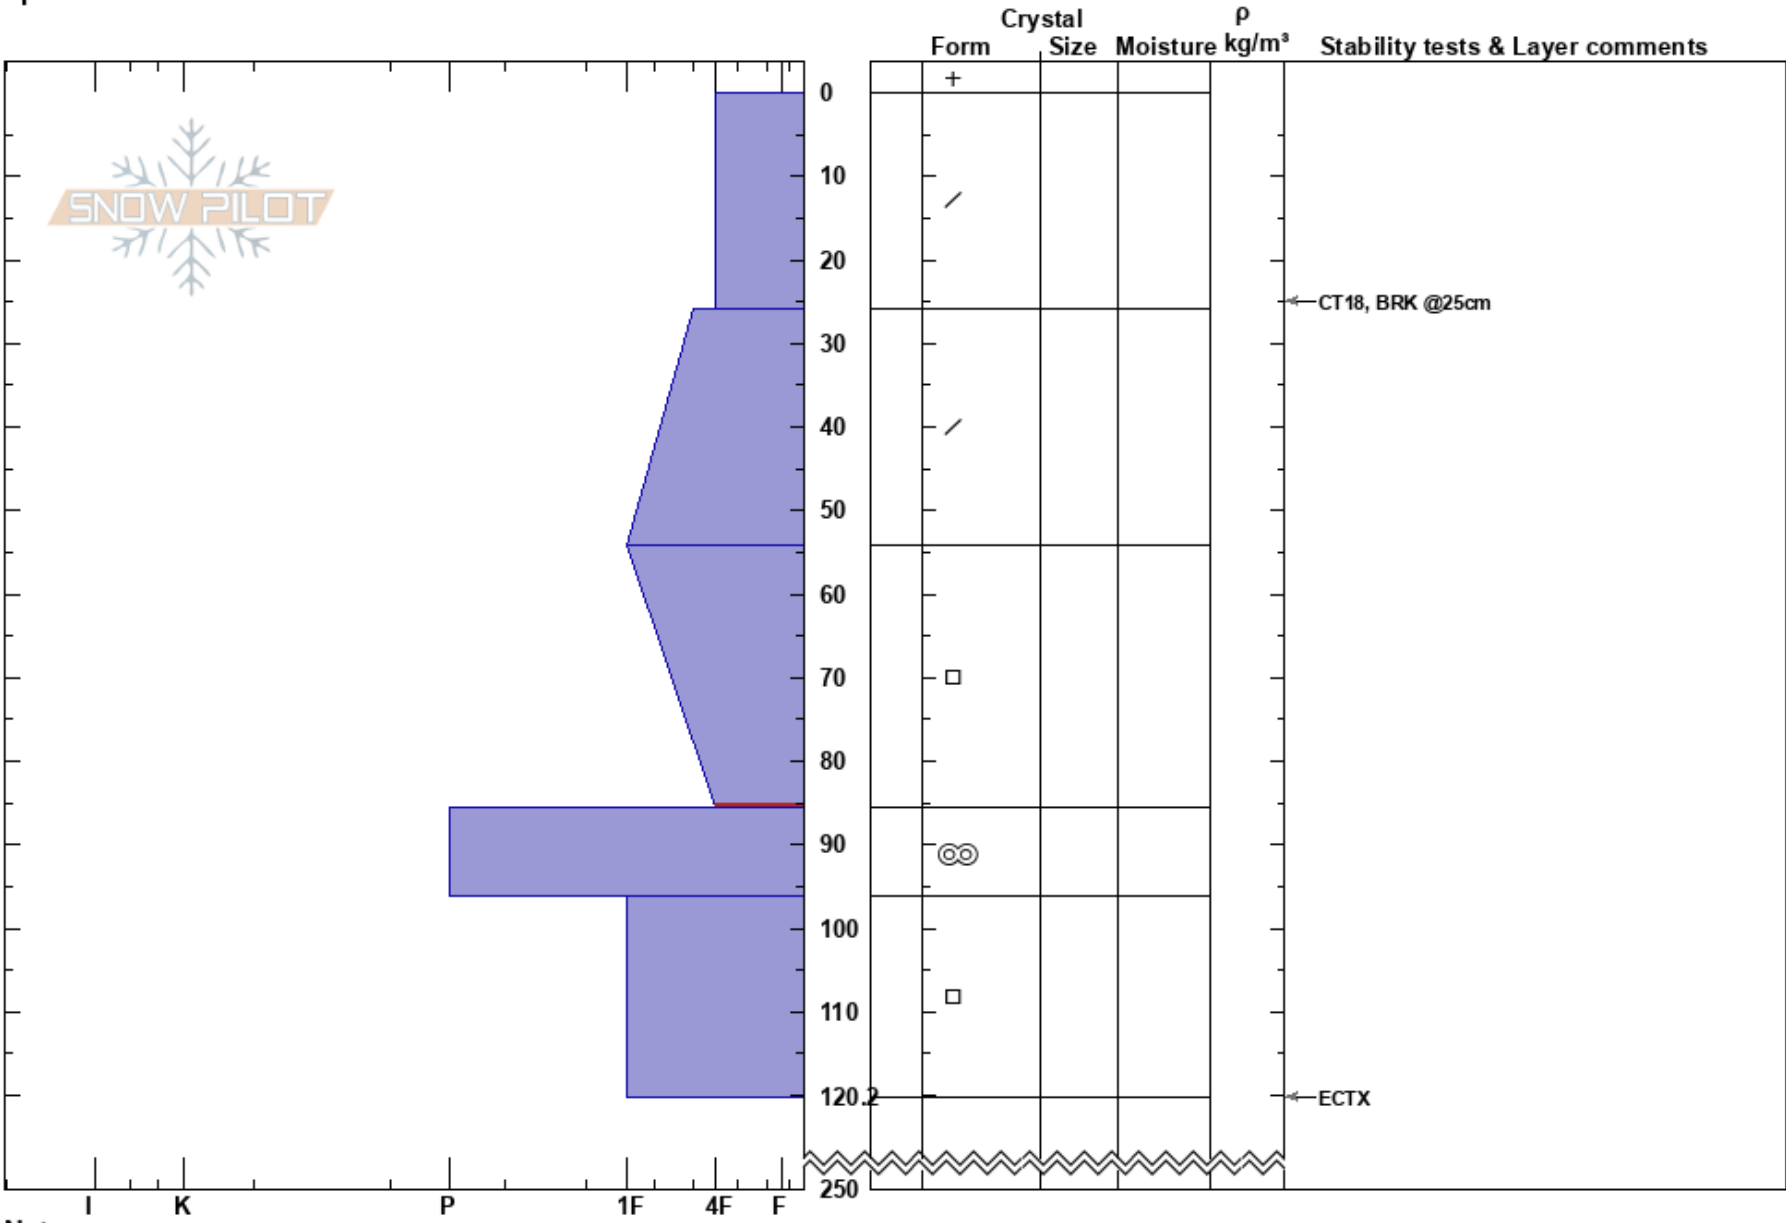

Royal Flush
 Richardsons
 New Zealand
Elevation: 2097 m
Aspect: 270°
Specifics:

Harris Mountain
 10/07/2020 - 11:00
Co-ord: -44.55003N, 168.63482E
Slope Angle: 30°
Wind Loading:

Stability: **HS:**250 **Layer Notes:**
Air Temperature: -4°C **PF:** 40 54.2-85.6cm: Problematic layer
Sky Cover: FEW **PS:** 25
Precipitation: NO
Wind: