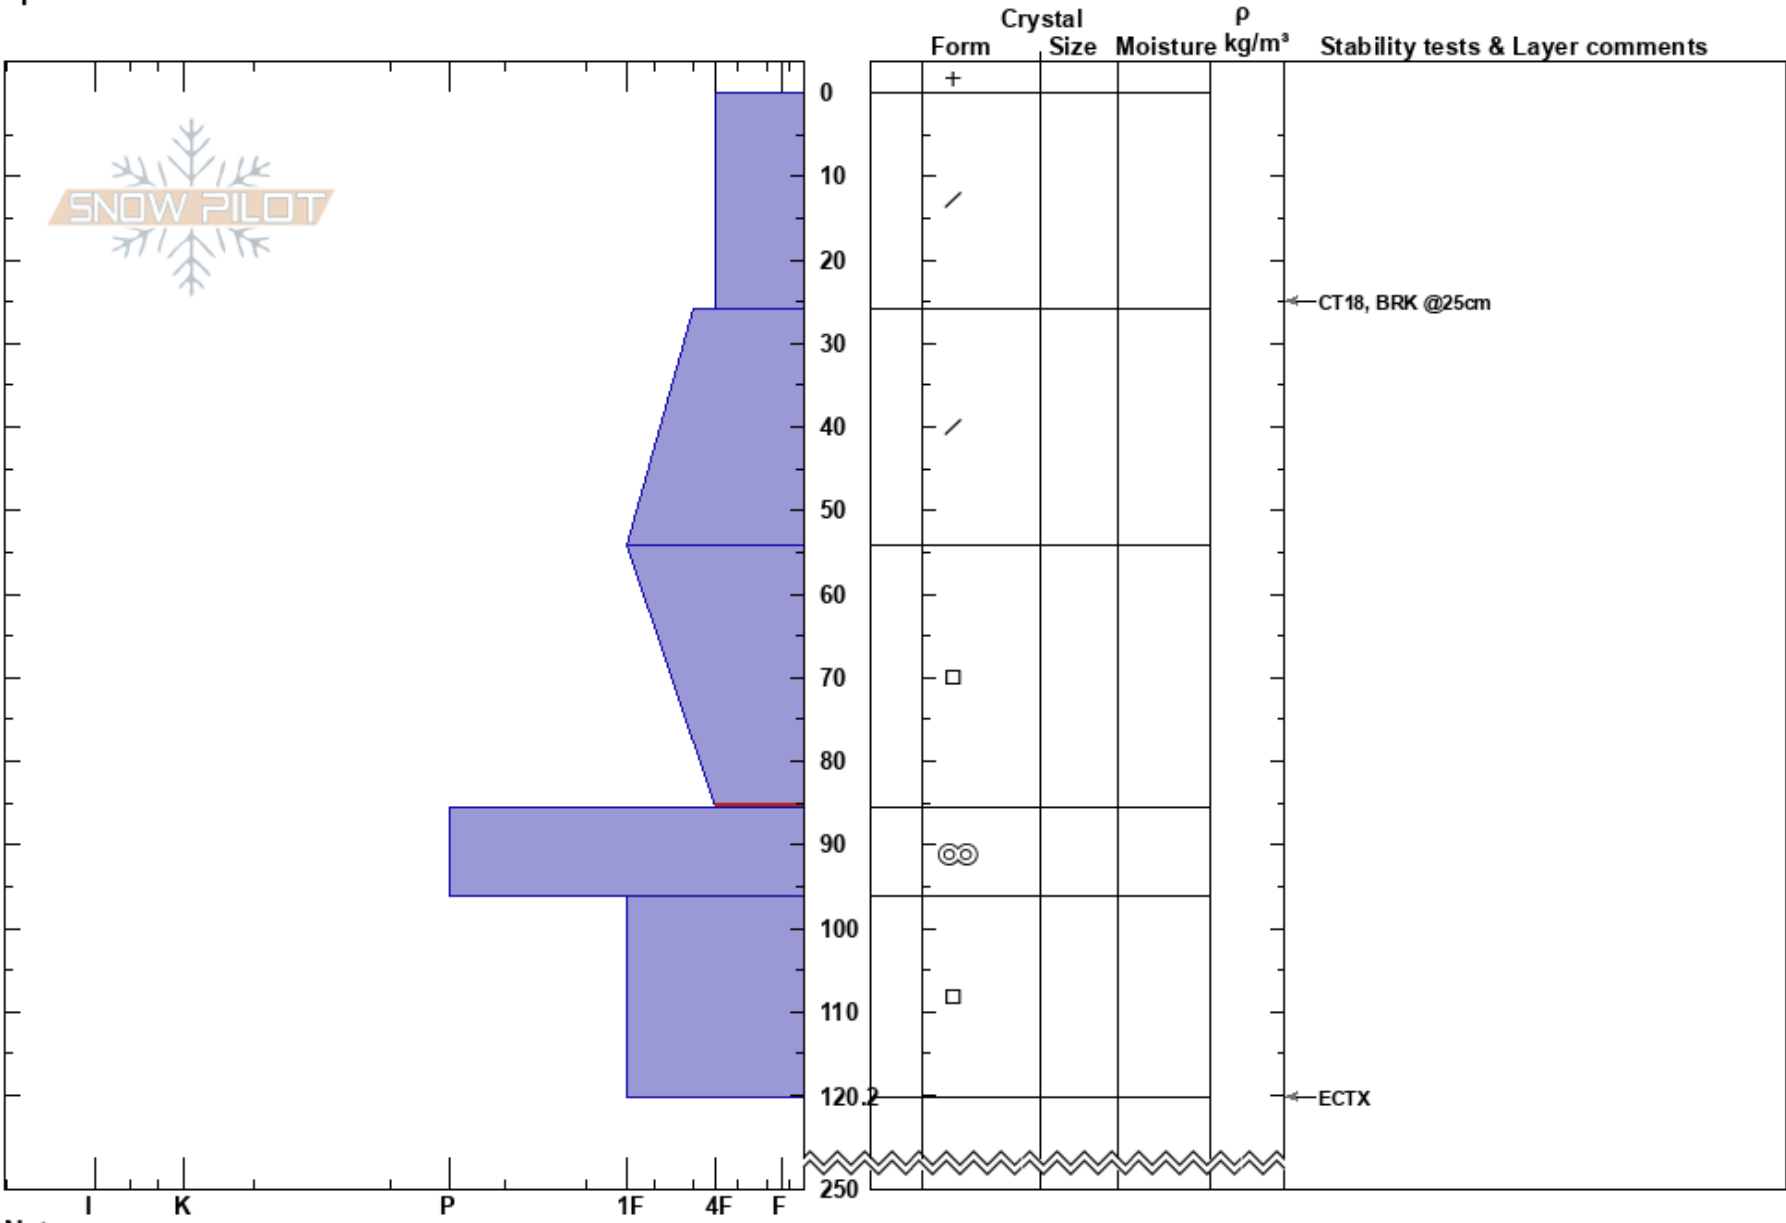

Royal Flush  
 Richardsons  
 New Zealand  
**Elevation:** 2097 m  
**Aspect:** 270°  
**Specifics:**

Harris Mountain  
 10/07/2020 - 11:00  
**Co-ord:** -44.55003N, 168.63482E  
**Slope Angle:** 30°  
**Wind Loading:**

**Stability:** **HS:**250 **Layer Notes:**  
**Air Temperature:** -4°C **PF:** 40 54.2-85.6cm: Problematic layer  
**Sky Cover:** FEW **PS:** 25  
**Precipitation:** NO  
**Wind:**

**Notes:** Hugh B