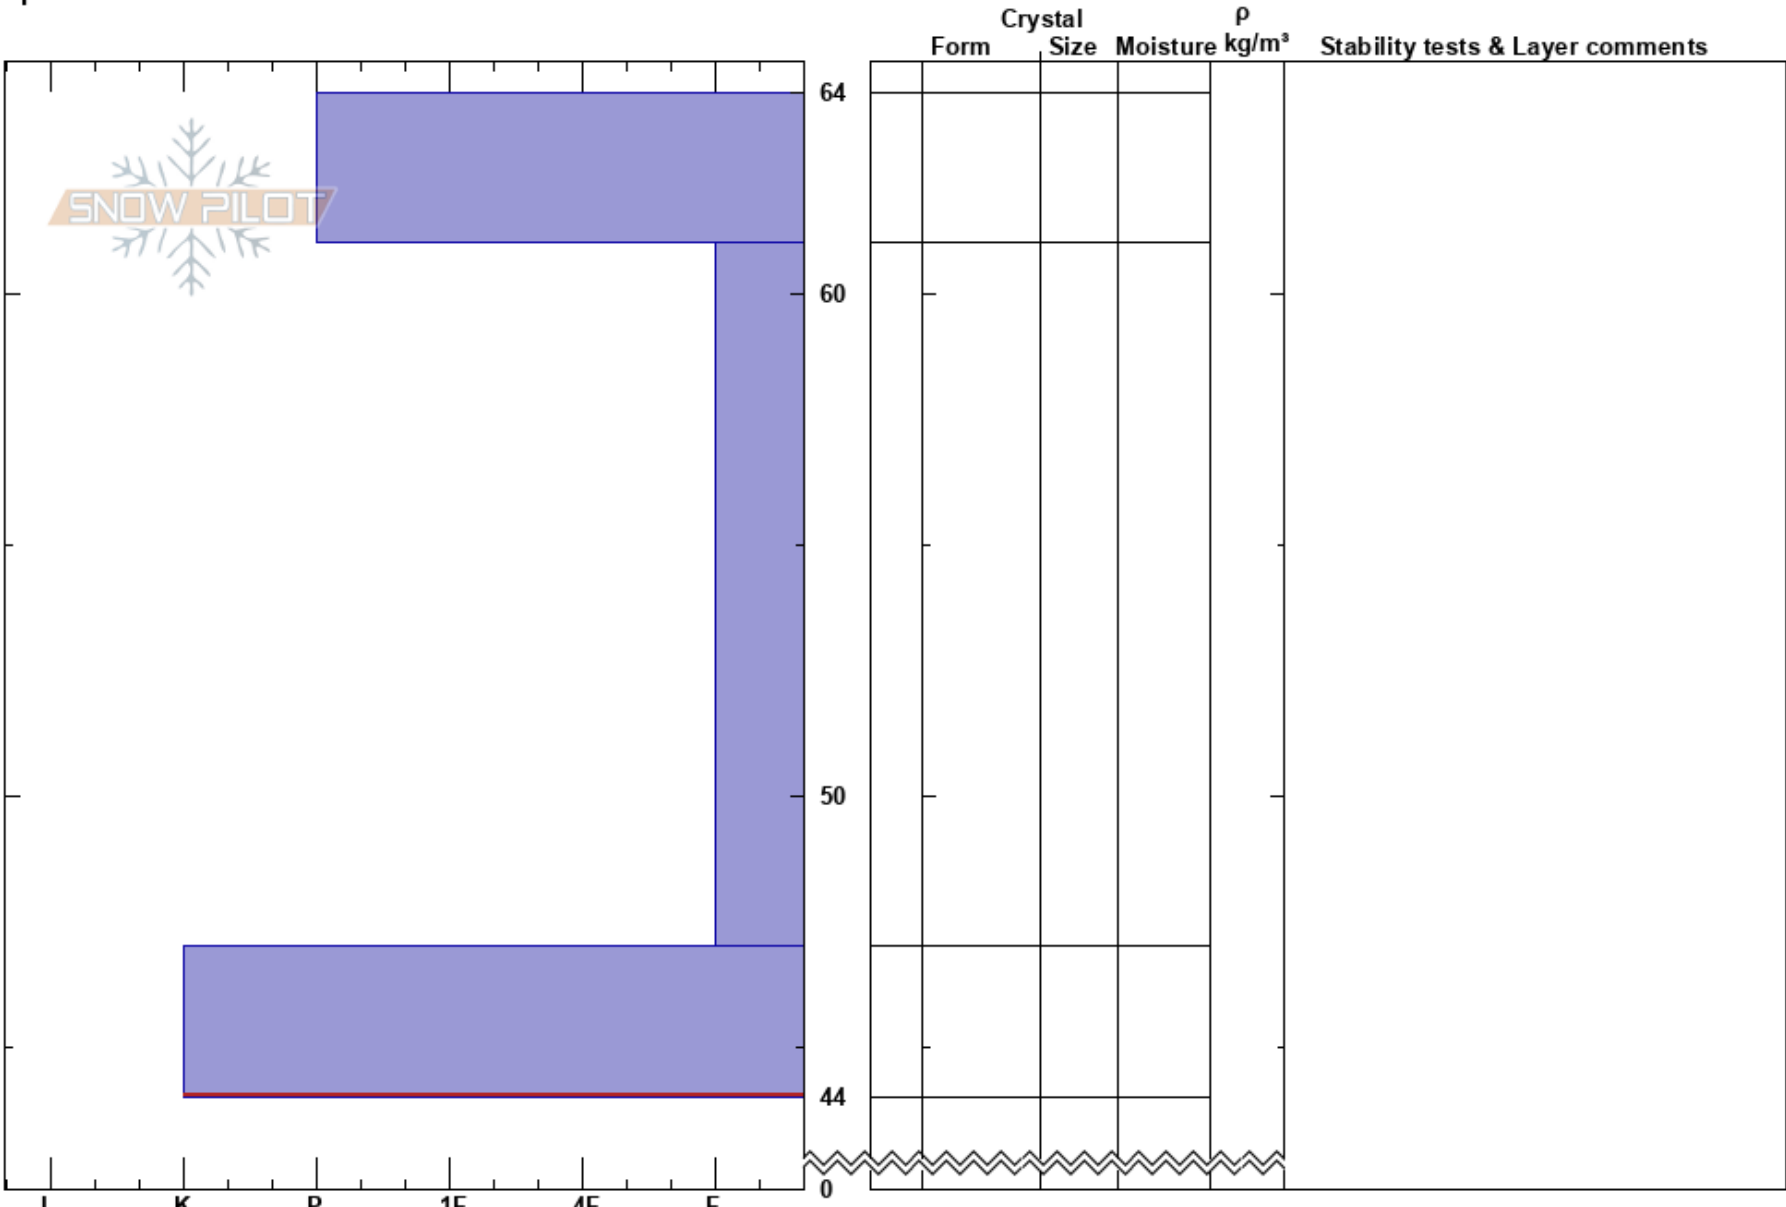

Middle Basin T10G2  
Madison Range-N  
MT  
Elevation: 9284 ft  
Aspect: 96°  
Specifics:

Chris Bilbrey  
01/07/2017 - 11:00am  
Co-ord: 45.32749N, -111.38189W  
Slope Angle: 27°  
Wind Loading: no

Stability:  
Air Temperature: -13°C  
Sky Cover: BKN  
Precipitation: NO  
Wind: Light Breeze

HS:64  
Layer Notes:  
47-44cm: Problematic layer

Notes: