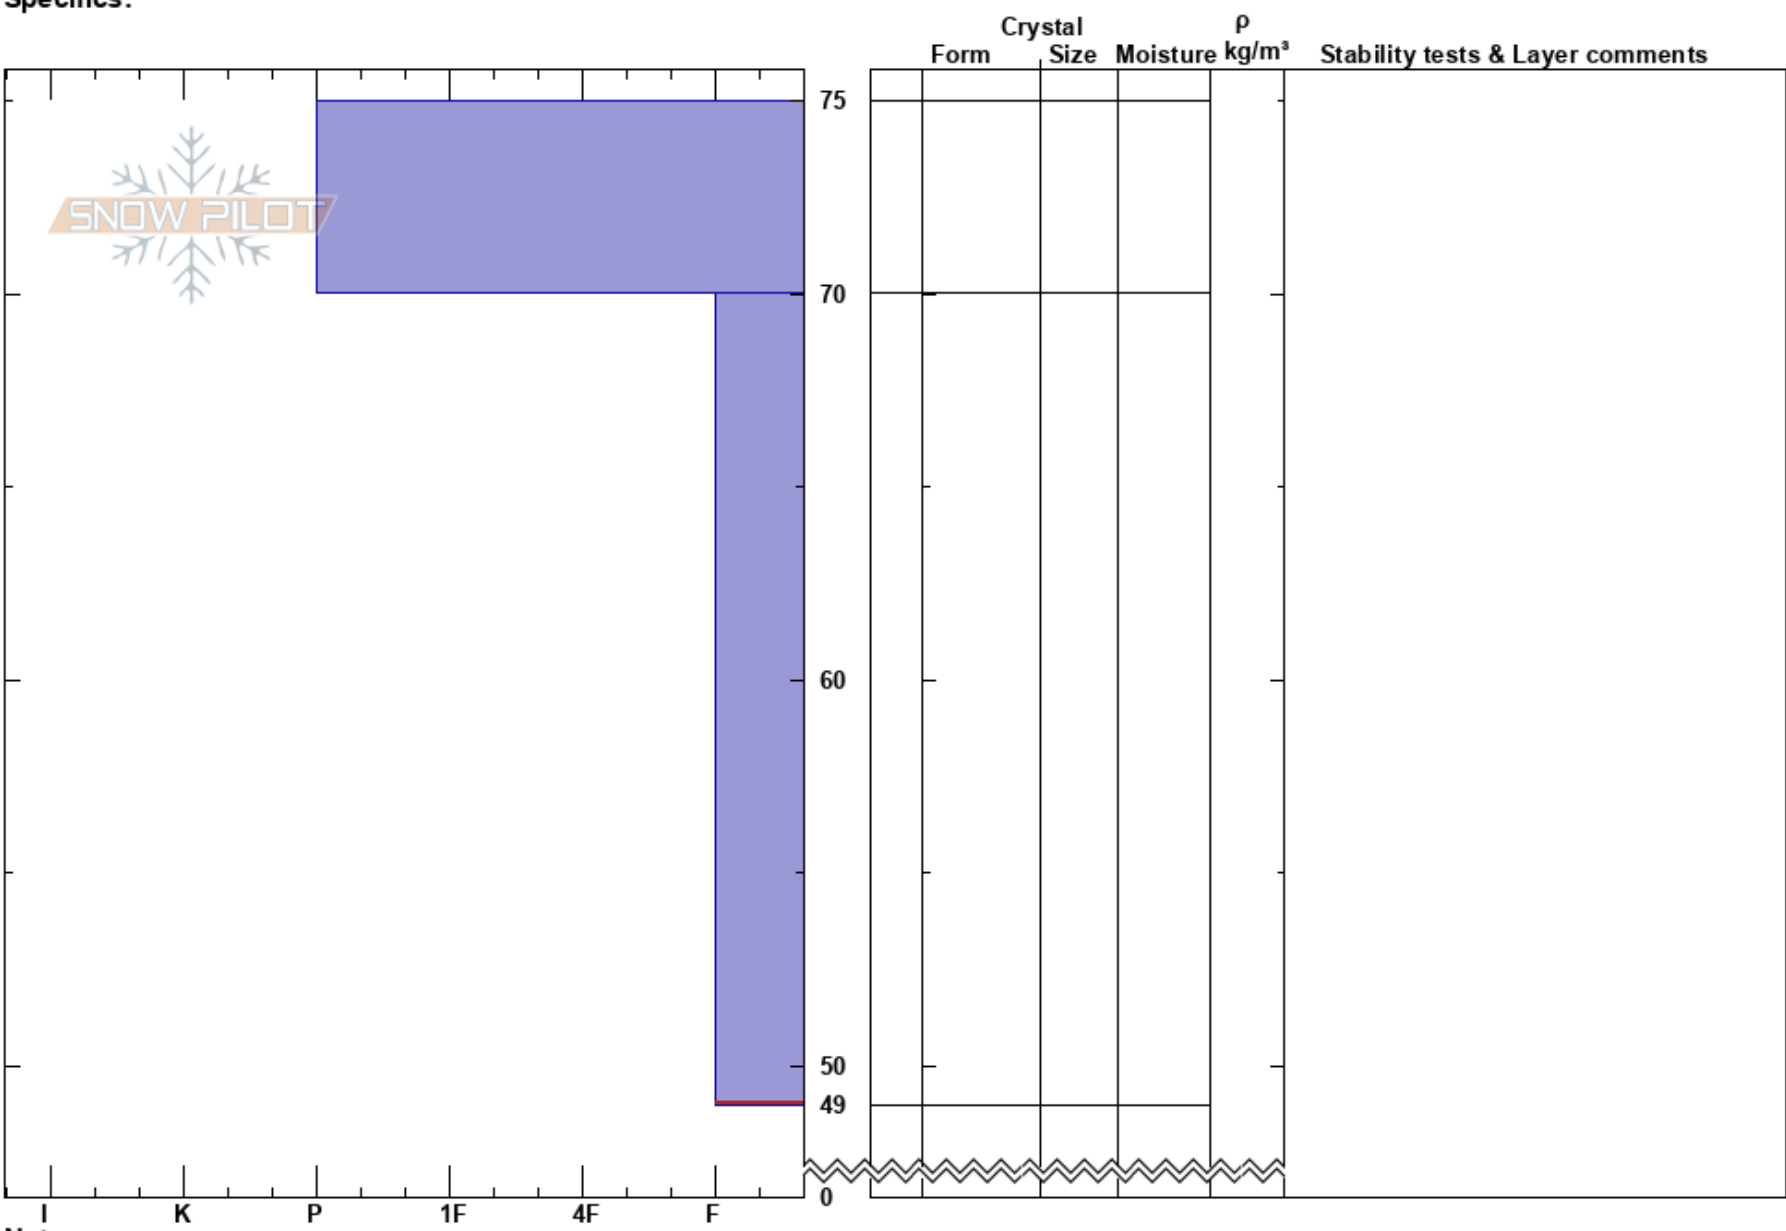

Middle Basin T10G1
Madison Range-N
MT
Elevation: 9284 ft
Aspect: 98°
Specifics:

Chris Bilbrey
01/07/2017 - 10:30am
Co-ord: 45.32749N, -111.38189W
Slope Angle: 22°
Wind Loading: no

Stability:
Air Temperature: -13°C
Sky Cover: BKN
Precipitation: NO
Wind: Light Breeze

HS:75
Layer Notes:
70-49cm: Problematic layer

Notes: