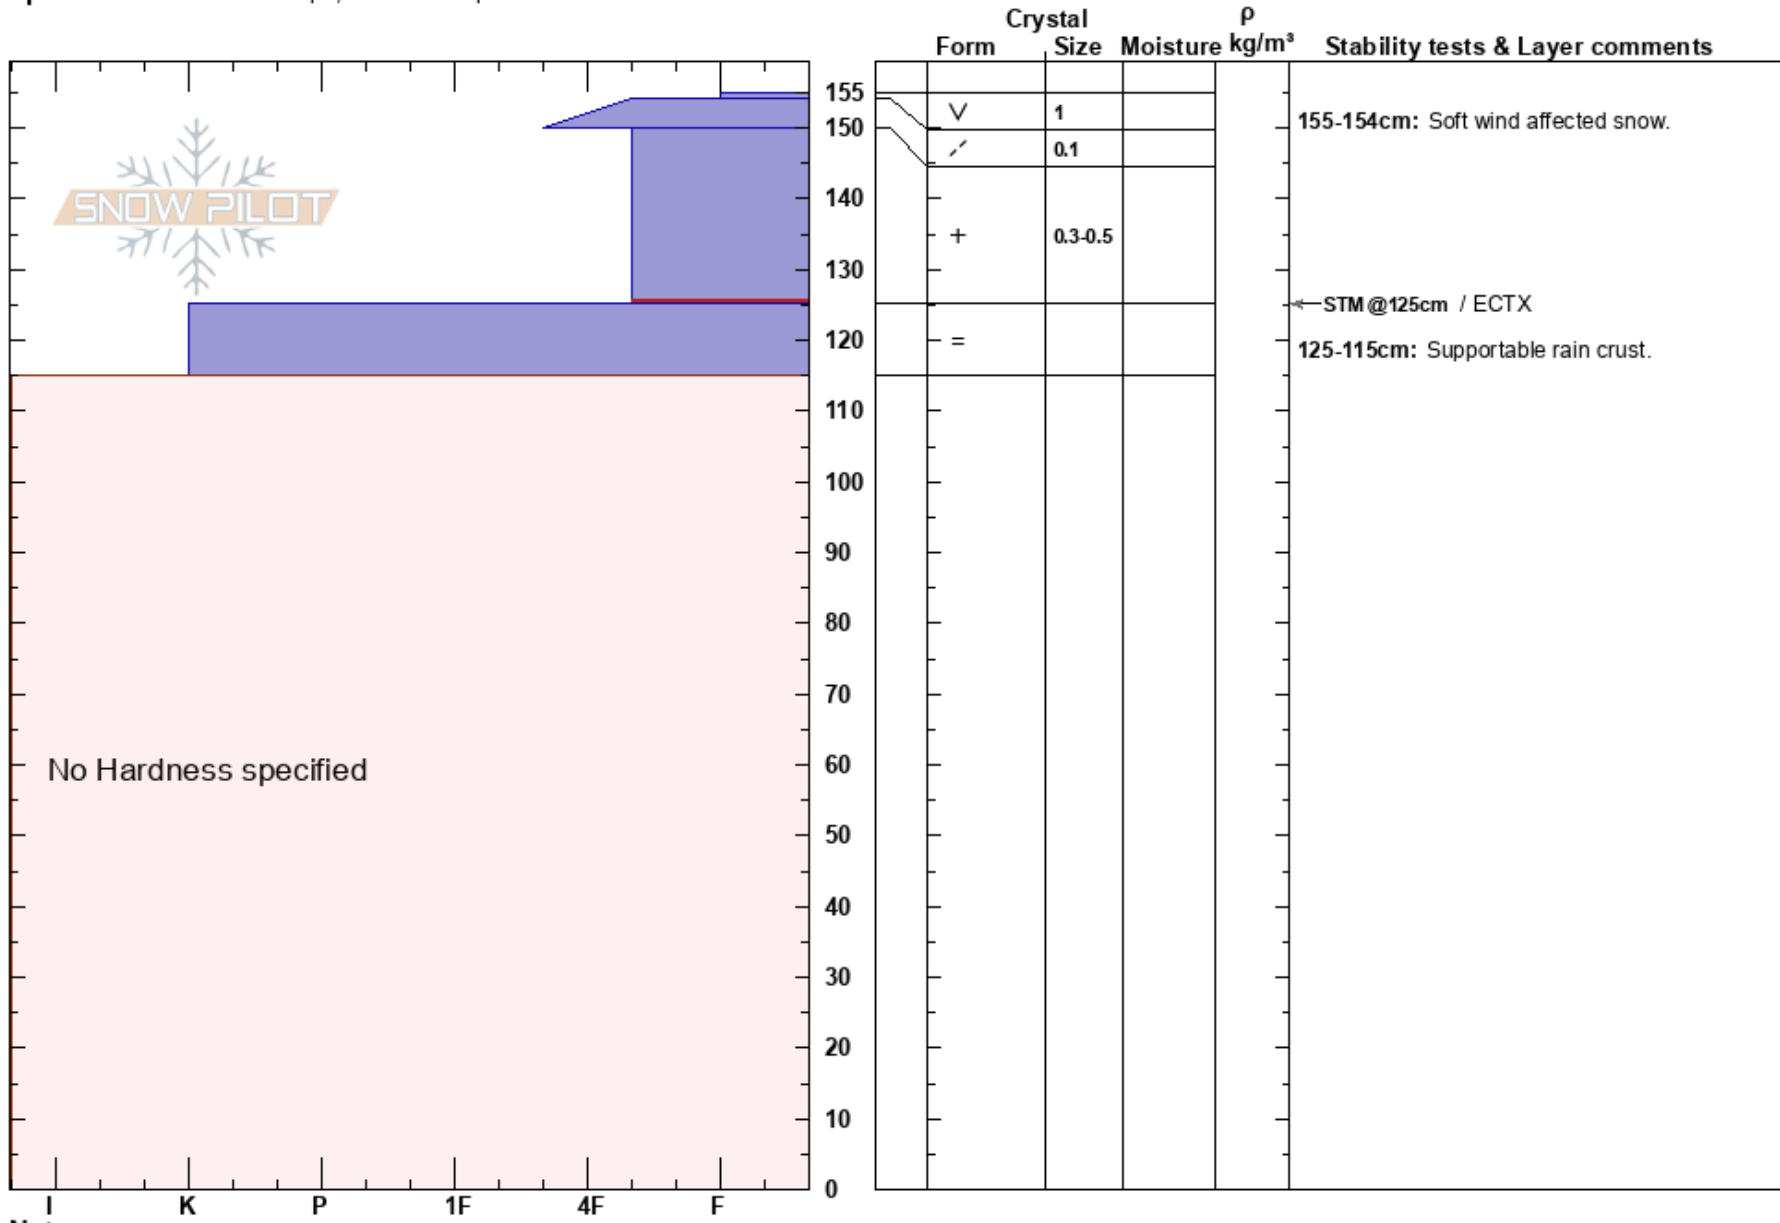

Upper Tasman Neve
 Aoraki/Mt Cook
 New Zealand
Elevation: 2349 m
Aspect: W

Shane Rathbun
 20/06/2020 - 11:19
Co-ord: -43.51559S, 170.35103W
Slope Angle: 15°
Wind Loading:

Stability: Good
Air Temperature:
Sky Cover: SCT
Precipitation: NO
Wind: Calm

HS: 155
PF: 25
PS: 15
Layer Notes:
 155-154cm: Soft wind affected snow.
 150-125cm: Problematic layer
 125-115cm: Supportable rain crust.

Specifics: Ski tracks on slope; We skied slope

Notes: