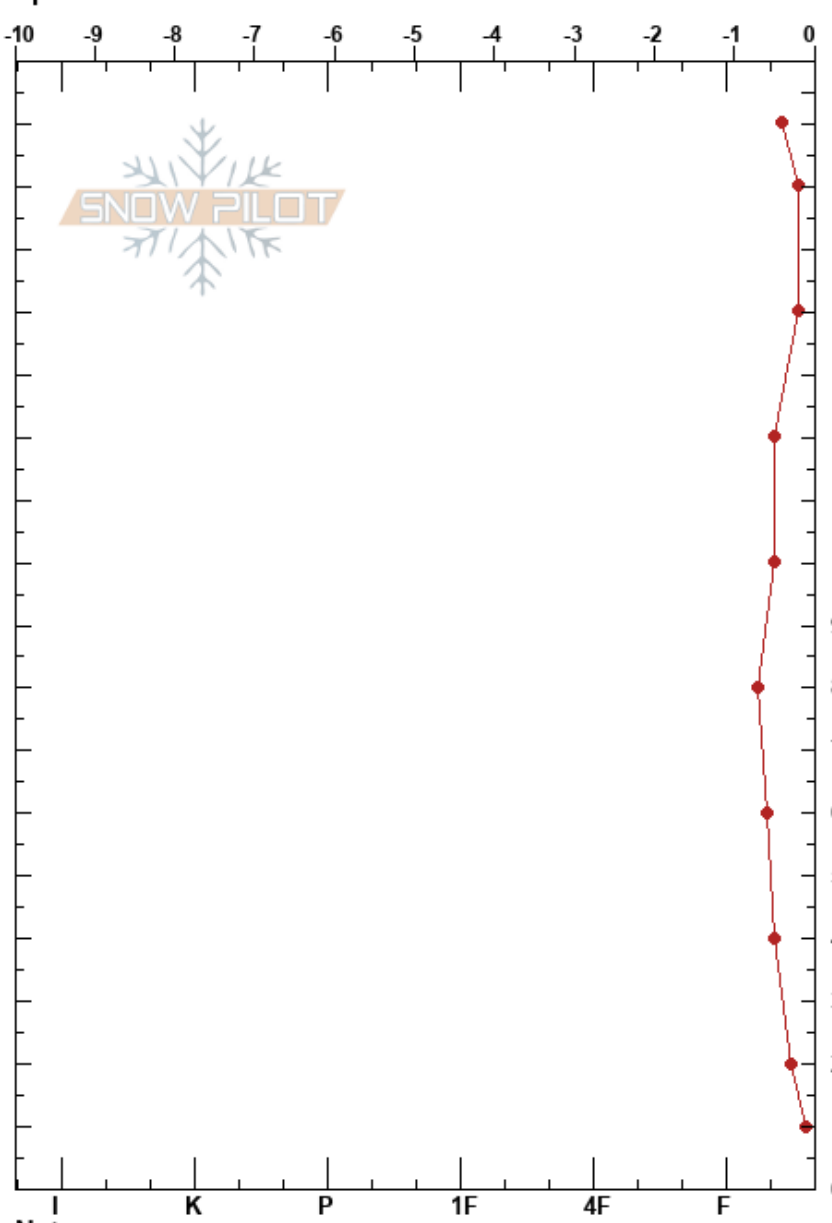

Texas Meadow  
 Bridger Range  
 MT  
 Elevation: 8000 ft  
 Aspect: 90°  
 Specifics:

Eric Knoff  
 03/21/2017 - 11:30am  
 Co-ord:  
 Slope Angle:  
 Wind Loading:

Stability:  
 Air Temperature: 4.9°C  
 Sky Cover: SCT  
 Precipitation:  
 Wind: Calm

HS: 175    Layer Notes:

	Crystal		$\rho$	Stability tests & Layer comments
	Form	Size		

Notes: Looking to see how close the pack is to turning isothermal.