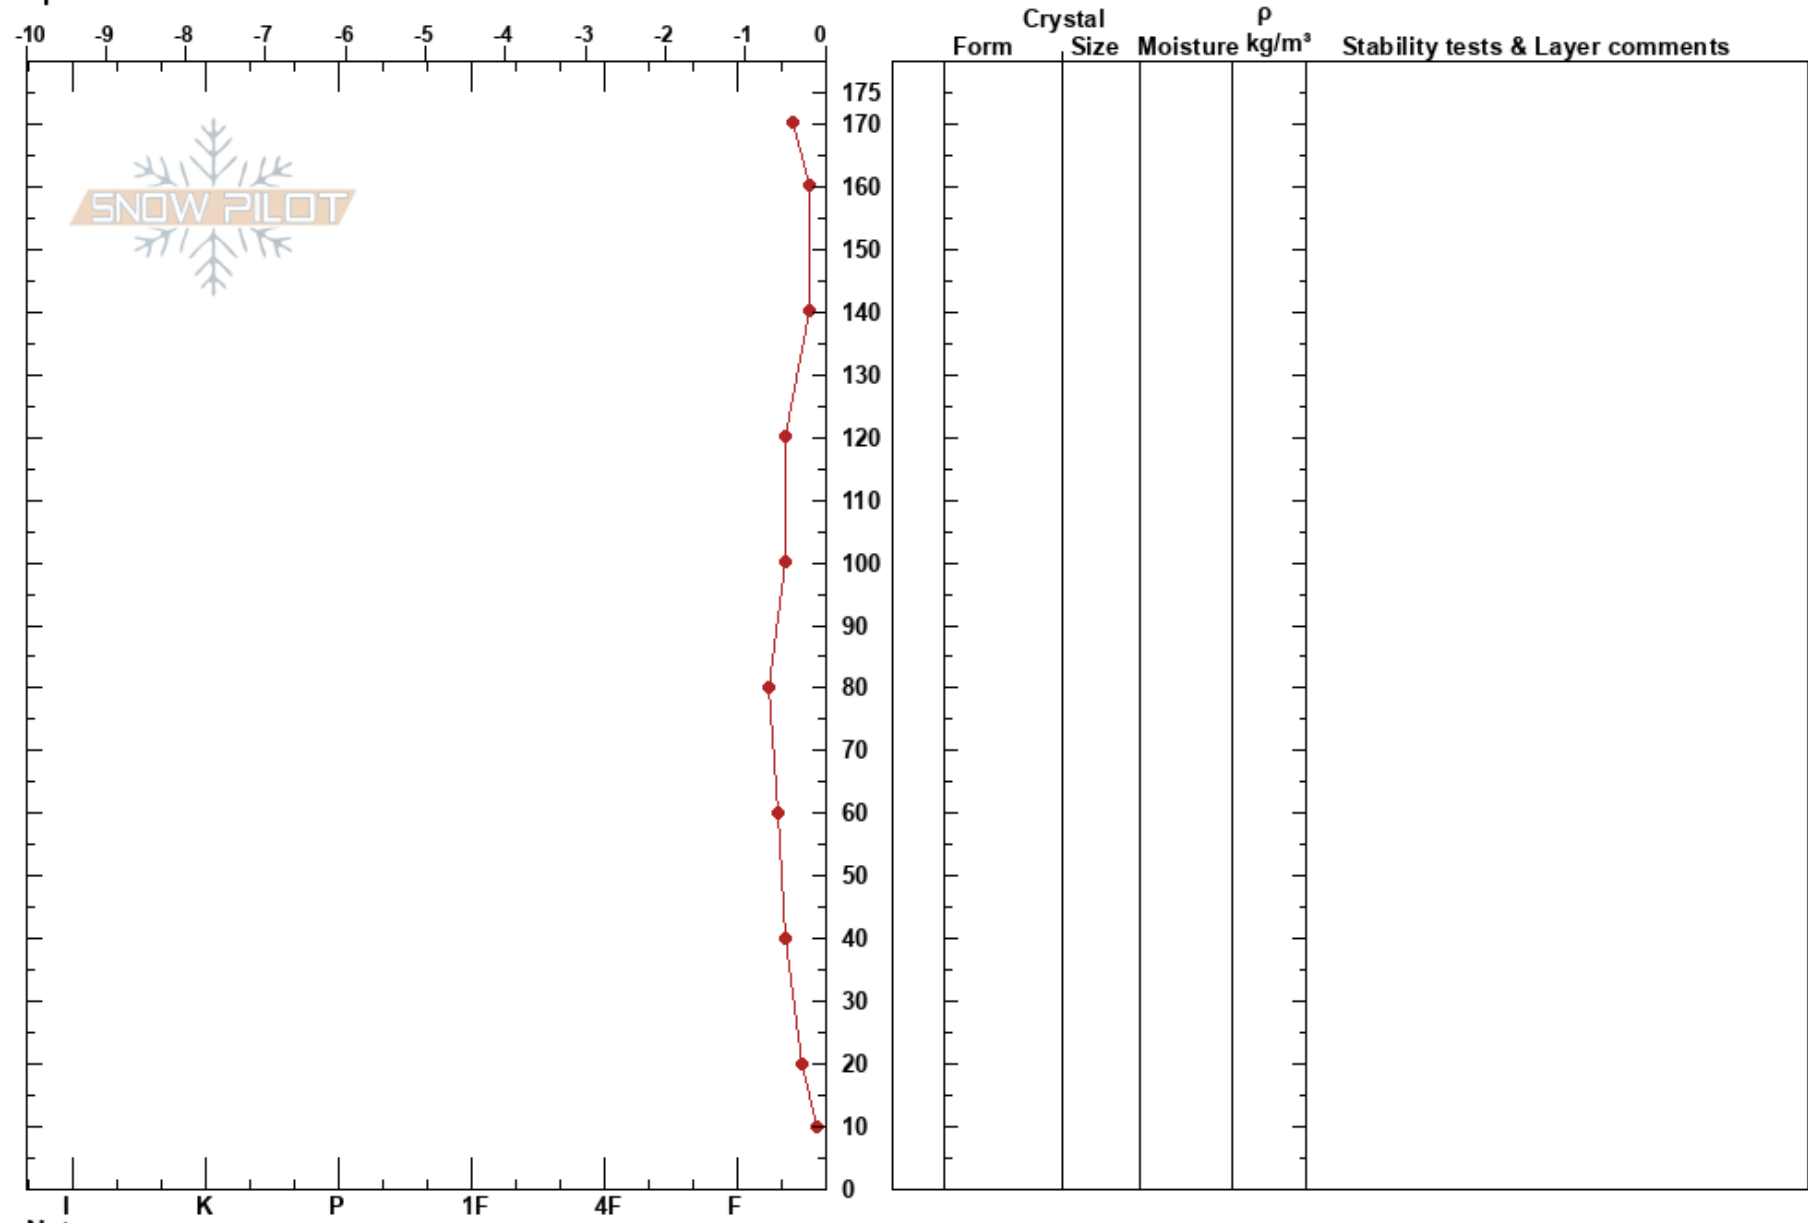

Texas Meadow
Bridger Range
MT
Elevation: 8000 ft
Aspect: 90°
Specifics:

Eric Knoff
03/21/2017 - 11:30am
Co-ord:
Slope Angle:
Wind Loading:

Stability:
Air Temperature: 4.9°C
Sky Cover: SCT
Precipitation:
Wind: Calm
HS: 175
Layer Notes:

Notes: Looking to see how close the pack is to turning isothermal.