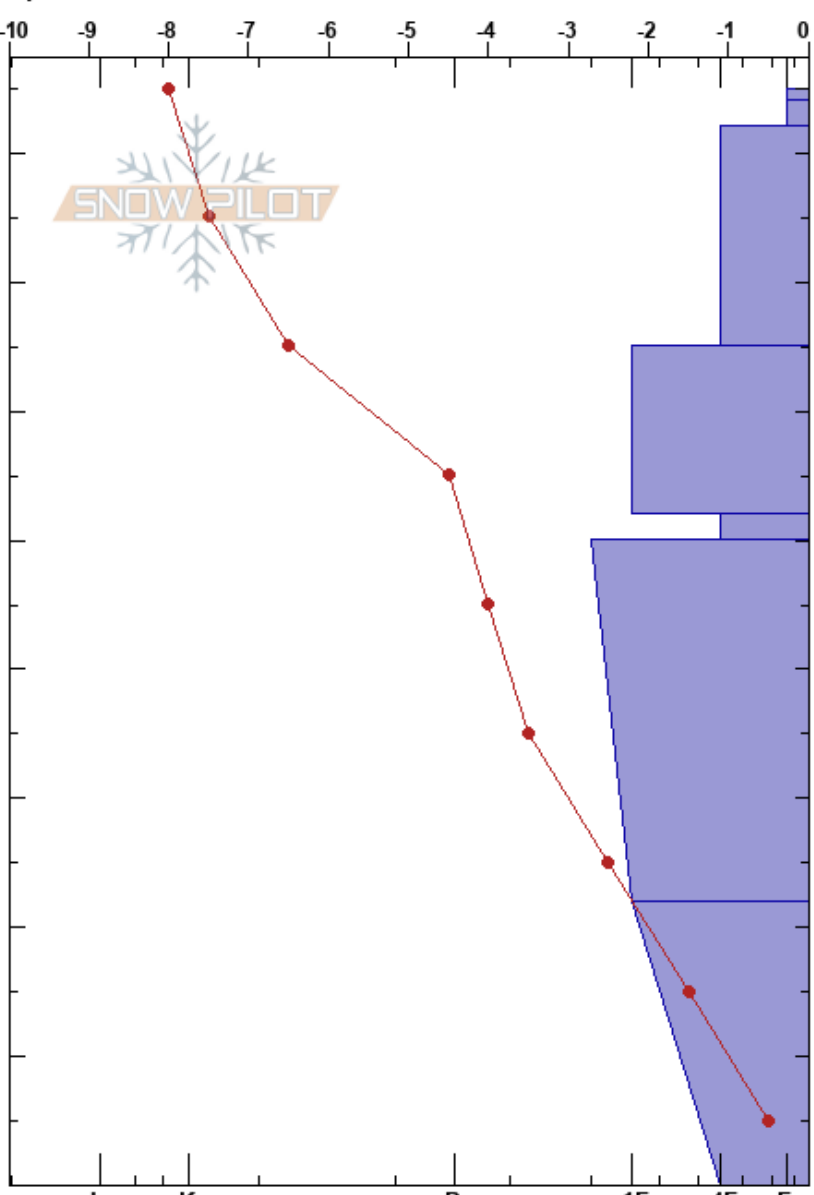

YC Heaven's Gate
 Madison Range-N
 MT
 Elevation: 2877 m
 Aspect: 45°

Doug McCabe
 12/06/2019 - 12:15pm
 Co-ord: 45.23288N, -111.44728W
 Slope Angle: 24°
 Wind Loading: previous

Stability: **HS:85**
 Air Temperature: -2.5°C PF: 76 52-50cm: Problematic layer
 Sky Cover: OVC
 Precipitation: NO
 Wind: Calm

Specifics: Pit dug in a Ski Area; Pit is representative of backcountry

Depth (cm)	Crystal		Moisture	ρ kg/m³	Stability tests & Layer comments
	Form	Size			
85					
80	V	4			
75	/	0.3			
70	\ominus	0.5			
60	•	1			
50	\ominus (□)	1 (1)			CT21, Q3 @51cm ECTN21 @51cm ECTN12 @51cm PST28/100 (SF) @51cm
40	\ominus (•)	1.5			
20	\ominus	2			