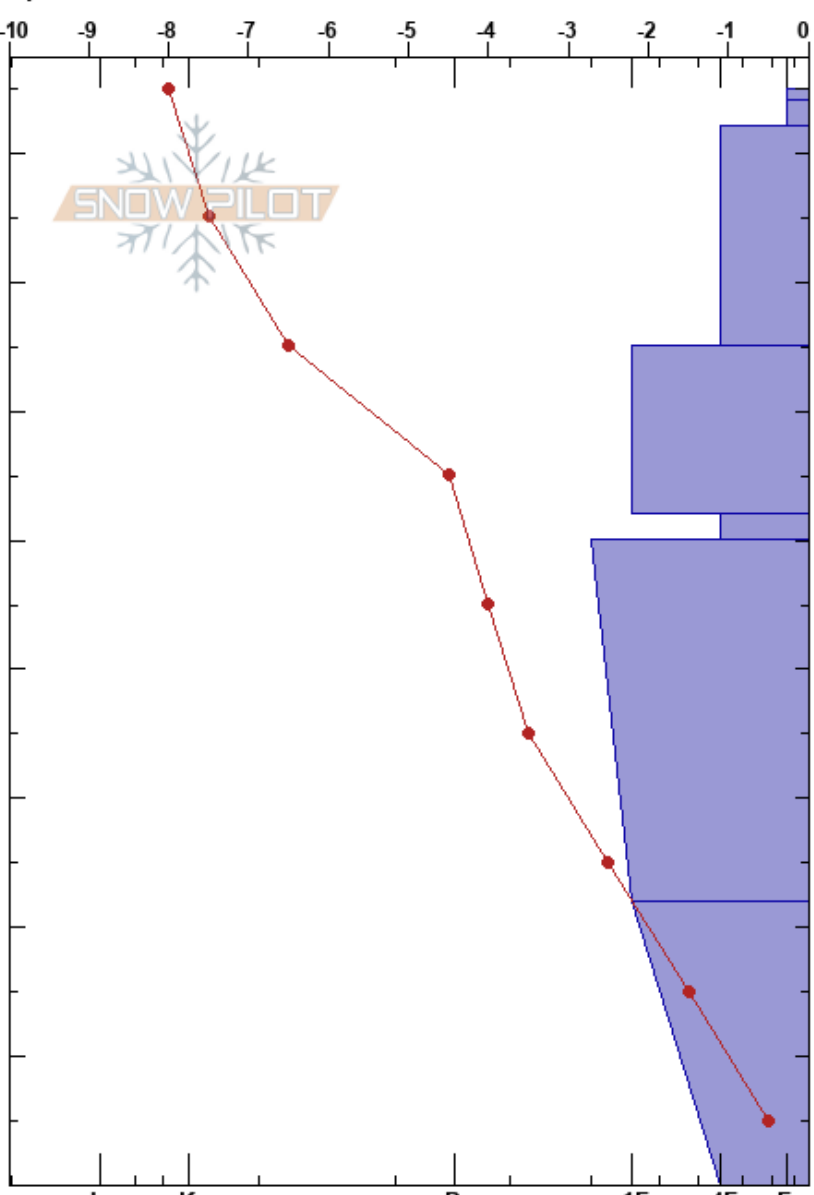

YC Heaven's Gate
 Madison Range-N
 MT
 Elevation: 2877 m
 Aspect: 45°

Doug McCabe
 12/06/2019 - 12:15pm
 Co-ord: 45.23288N, -111.44728W
 Slope Angle: 24°
 Wind Loading: previous

Stability: **HS:85**
 Air Temperature: -2.5°C PF: 76 52-50cm: Problematic layer
 Sky Cover: OVC
 Precipitation: NO
 Wind: Calm

Specifics: Pit dug in a Ski Area; Pit is representative of backcountry

Form	Crystal		ρ kg/m ³	Stability tests & Layer comments
	Size	Moisture		
V	4			
/	0.3			
⊖	0.5			
•	1			
⊖ (□)	1 (1)			← CT21, Q3 @51cm ← ECTN21 @51cm ← ECTN12 @51cm ← PST28/100 (SF) @51cm
⊖ (•)	1.5			
⊖	2			