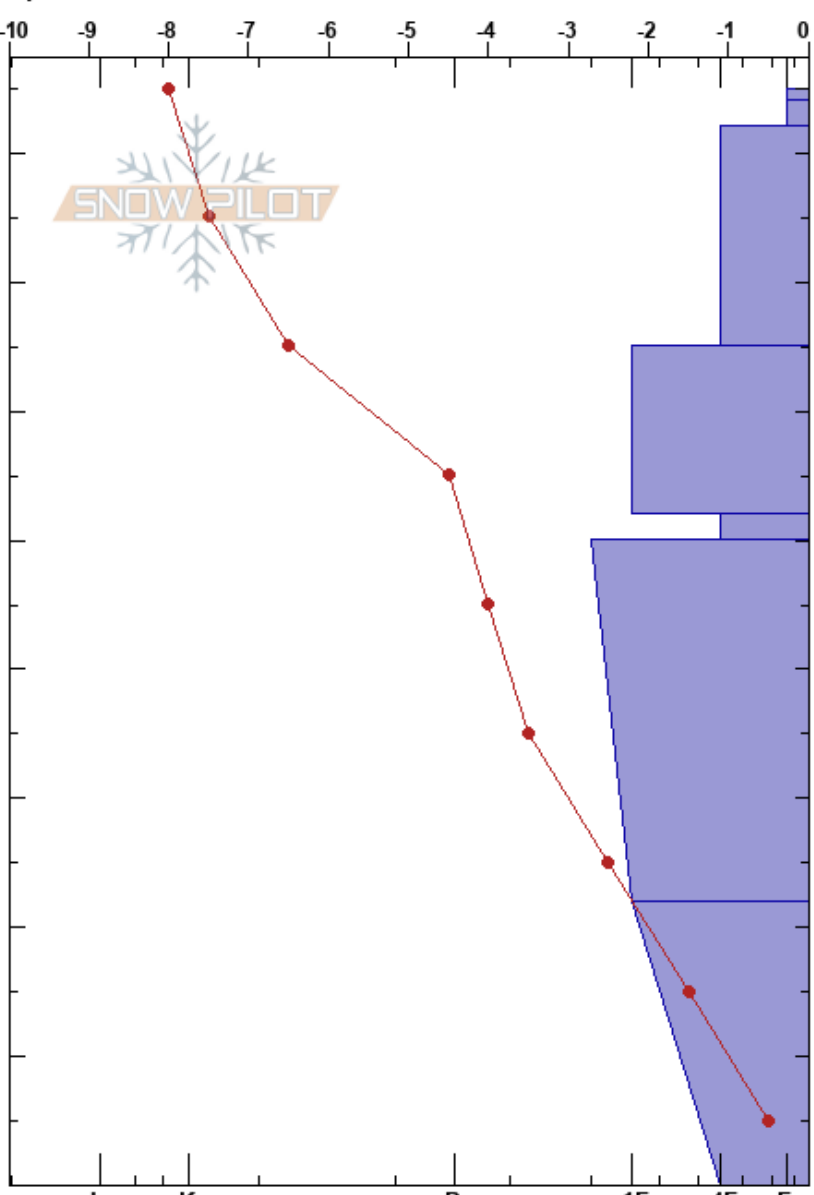

YC Heaven's Gate
 Madison Range-N
 MT
 Elevation: 2877 m
 Aspect: 45°

Doug McCabe
 12/06/2019 - 12:15pm
 Co-ord: 45.23288N, -111.44728W
 Slope Angle: 24°
 Wind Loading: previous

Stability: **HS:85**
 Air Temperature: -2.5°C PF: 76 52-50cm: Problematic layer
 Sky Cover: OVC
 Precipitation: NO
 Wind: Calm

Specifics: Pit dug in a Ski Area; Pit is representative of backcountry

Form	Crystal		Moisture	ρ kg/m ³	Stability tests & Layer comments
	Size				
	V	4			
	/	0.3			
	⊖	0.5			
	•	1			
	⊖ (□)	1 (1)			← CT21, Q3 @51cm ← ECTN21 @51cm ← ECTN12 @51cm ← PST28/100 (SF) @51cm
	⊖ (•)	1.5			
	⊖	2			