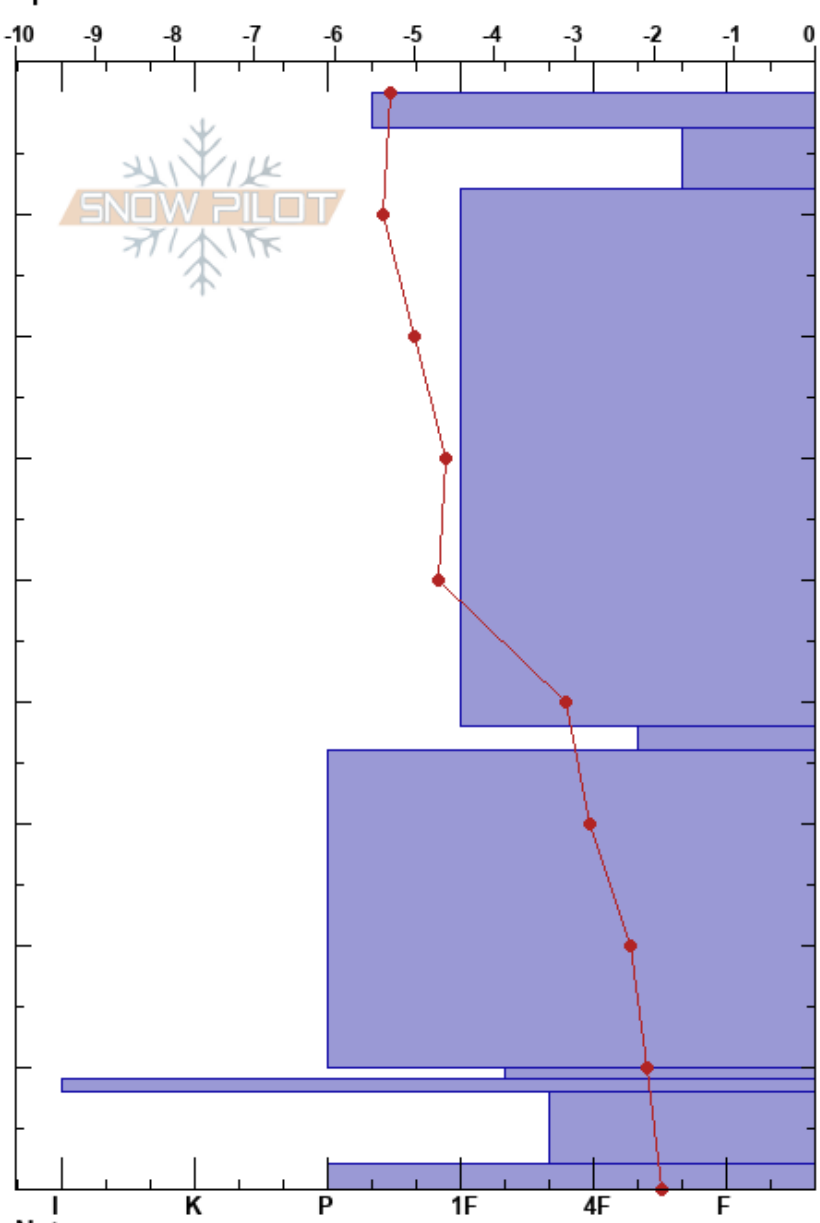

Hestskarð að sunnan  
Tröllaskagi  
Iceland  
Elevation: 680 m  
Aspect: 330°  
Specifics:

Gestur Hansson  
21/03/2017 - 12:30  
Co-ord: 66.12179N, -18.84794W  
Slope Angle: 30°  
Wind Loading:

Stability:  
Air Temperature: -4°C  
Sky Cover: BKN  
Precipitation: NO  
Wind:  
HS: 100  
PF: 40  
52-54cm: snjóflóðalagið  
52-54cm: Problematic layer

Form	Crystal Size	Moisture	$\rho$ kg/m <sup>3</sup>	Stability tests & Layer comments
•	1.5	D		
+	2	D		←CT2, SP @8cm
+	2.5			←CT12, SP @38cm
▲	3.5			52-54cm: snjóflóðalagið
•	1.5	D		
⊗				
■				
⊙⊙	2.5			
•	2.5	D		