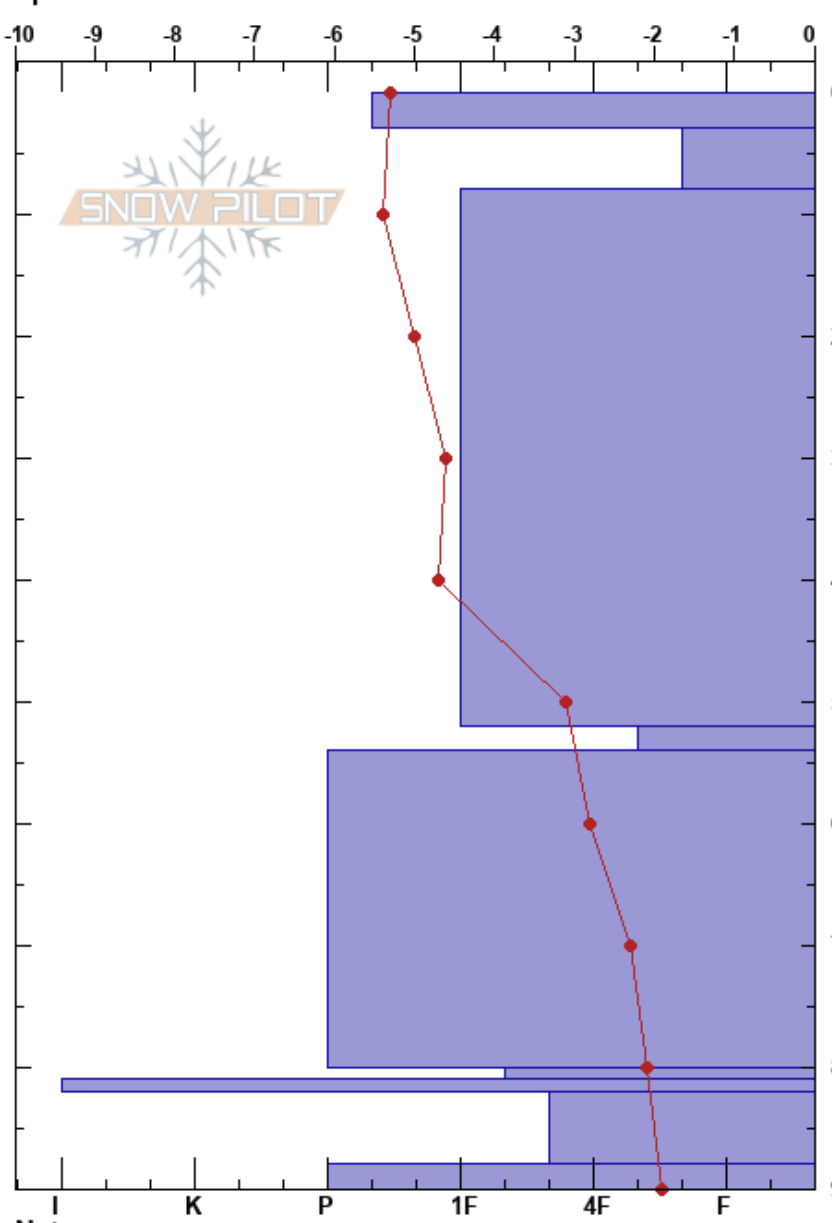

Hestskað að sunnan
Tröllaskagi
Iceland
Elevation: 680 m
Aspect: 330°
Specifics:

Gestur Hansson
21/03/2017 - 12:30
Co-ord: 66.12179N, -18.84794W
Slope Angle: 30°
Wind Loading:

Stability:
Air Temperature: -4°C
Sky Cover: BKN
Precipitation: NO
Wind:
HS: 100
PF: 40
52-54cm: snjóflóðalagið
52-54cm: Problematic layer

Form	Crystal Size	Moisture	ρ kg/m ³	Stability tests & Layer comments
•	1.5	D		
+	2	D		←CT2, SP @8cm
+	2.5			←CT12, SP @38cm
▲	3.5			52-54cm: snjóflóðalagið
•	1.5	D		
⊖				
■				
⊙⊙	2.5			
•	2.5	D		

Notes: