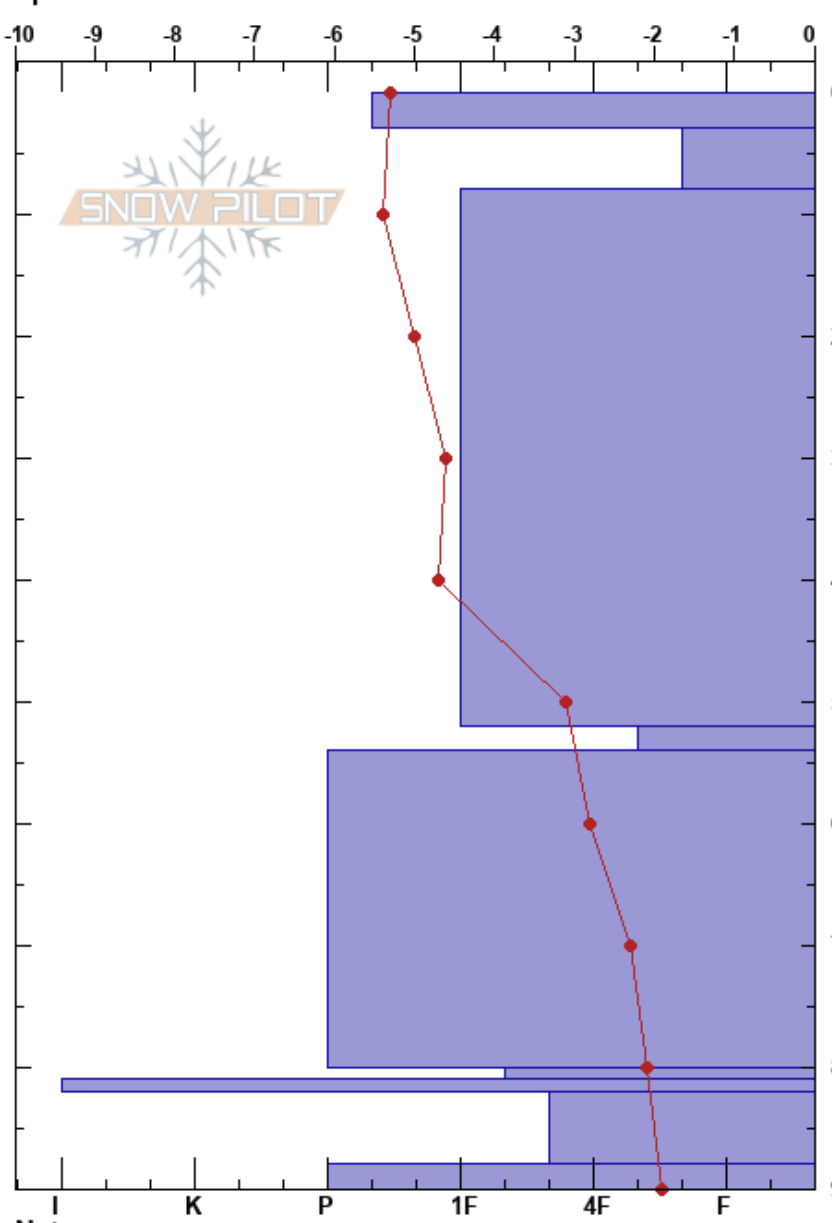

Hestskarð að sunnan
Tröllaskagi
Iceland
Elevation: 680 m
Aspect: 330°
Specifics:

Gestur Hansson
21/03/2017 - 12:30
Co-ord: 66.12179N, -18.84794W
Slope Angle: 30°
Wind Loading:

Stability:
Air Temperature: -4°C
Sky Cover: BKN
Precipitation: NO
Wind:
HS: 100
PF: 40
52-54cm: snjóflóðalagið
52-54cm: Problematic layer

Form	Crystal Size	Moisture	ρ kg/m ³	Stability tests & Layer comments
•	1.5	D		
+	2	D		← CT2, SP @8cm
+	2.5			← CT12, SP @38cm
▲	3.5			52-54cm: snjóflóðalagið
•	1.5	D		
⊗				
■				
⊙⊙	2.5			
•	2.5	D		

Notes: