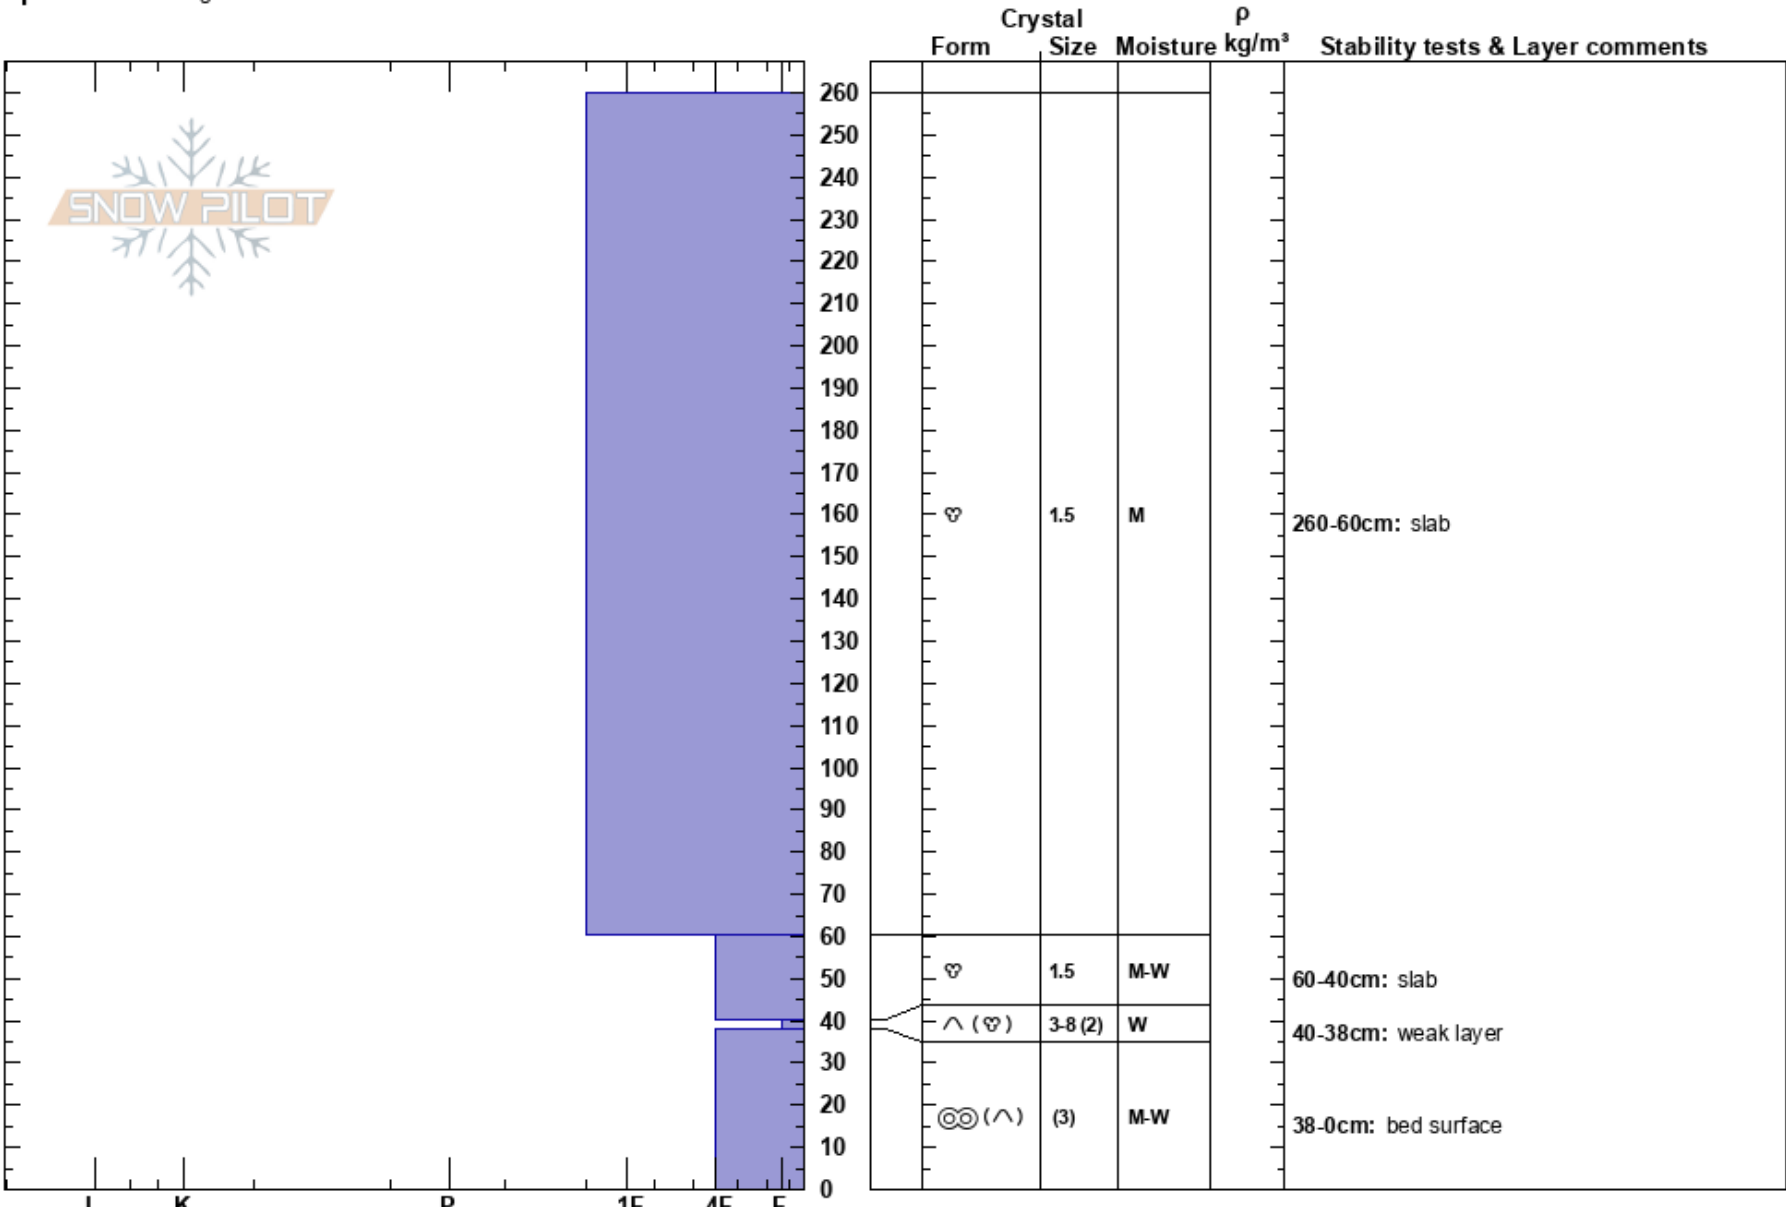

Pioneer Bowl
 Madison Range-N
 MT
Elevation: 2957 m
Aspect: 45°
Specifics: Pit dug in a Ski Area

Doug McCabe
 05/20/2020 - 9:30am
Co-ord: 45.23416N, -111.45170W
Slope Angle: 38°
Wind Loading:

Stability:
Air Temperature: 10°C
Sky Cover: SCT
Precipitation: NO
Wind: SW Light Breeze

HS: 260
Layer Notes:
 260-60cm: slab
 60-40cm: slab
 40-38cm: weak layer
 40-38cm: Problematic layer
 38-0cm: bed surface

Notes: Crown profile from a wet slab avalanche on 5-19-20. Profile by Doug McCabe and Neil Davies.