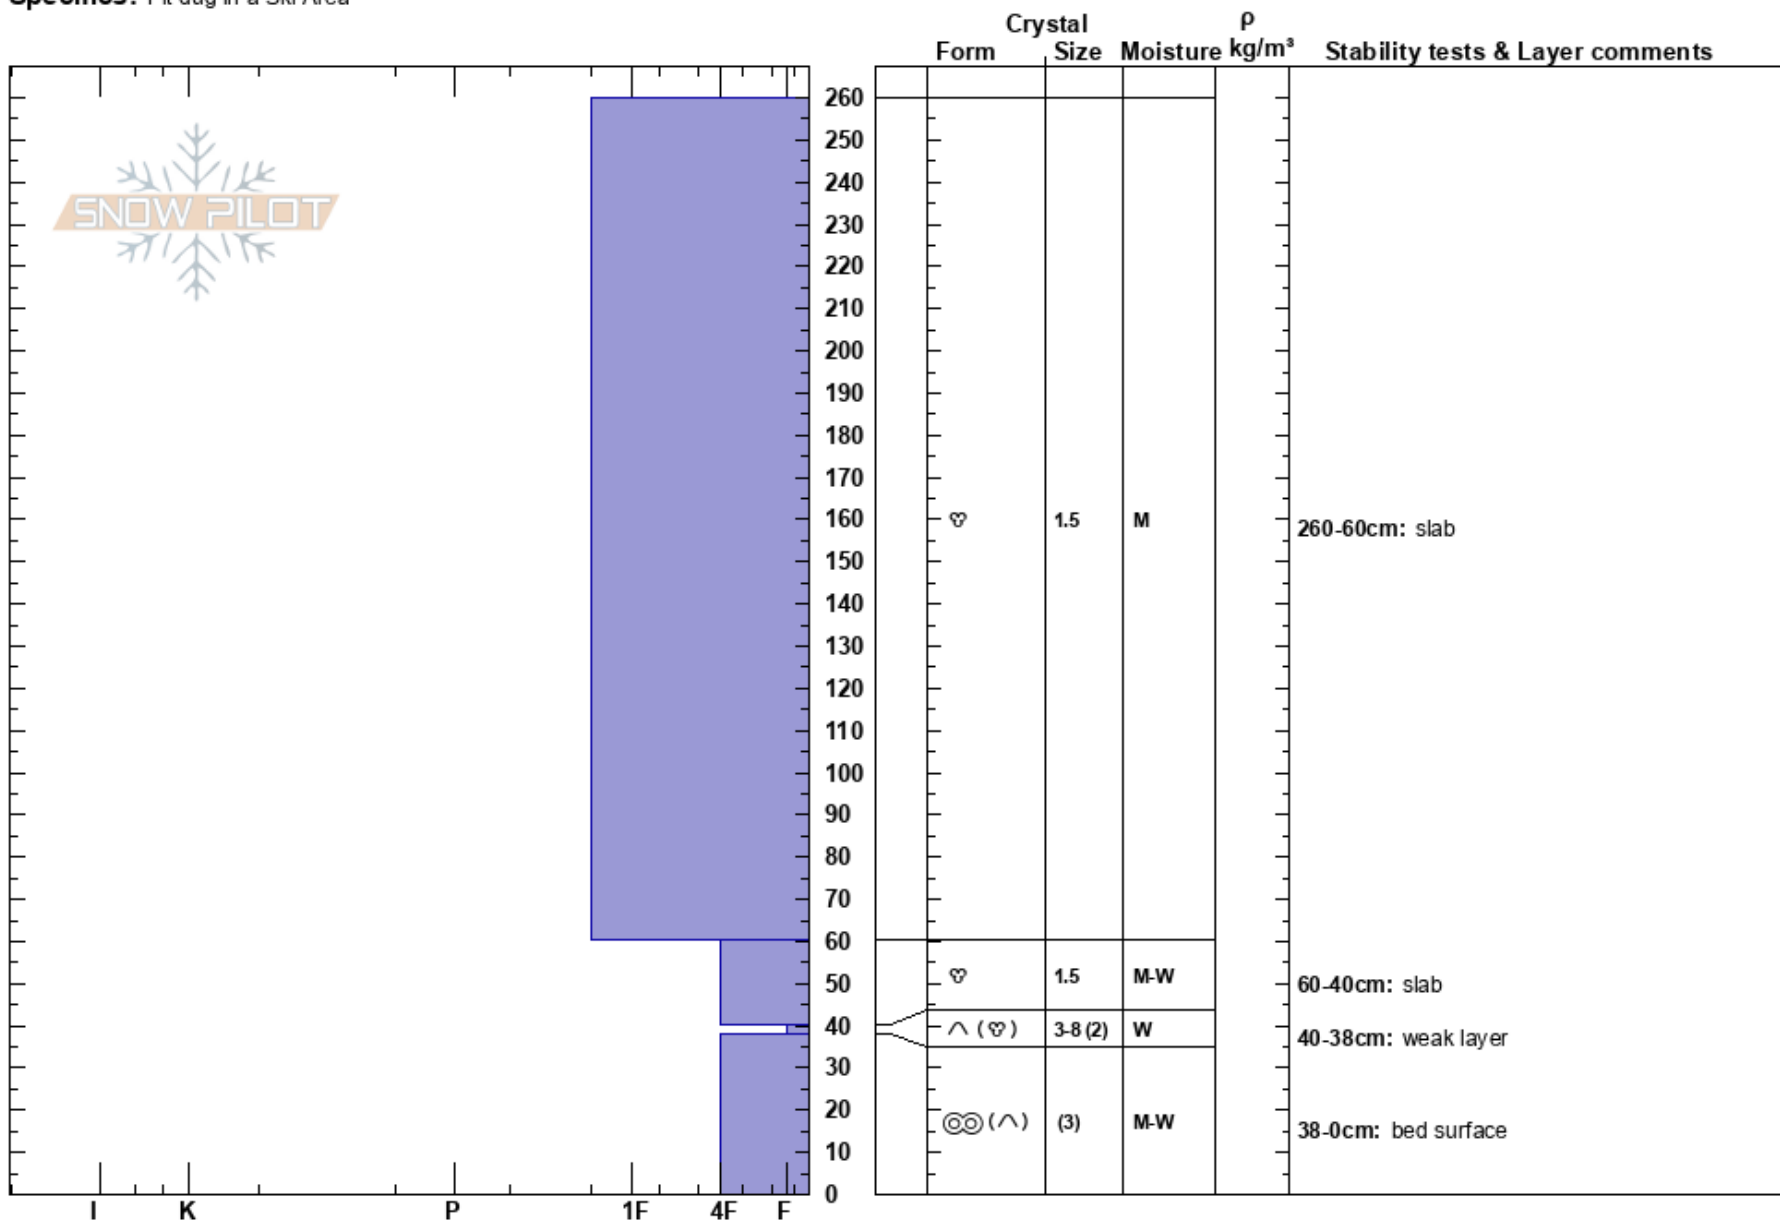

Pioneer Bowl
Madison Range-N
MT

Doug McCabe
05/20/2020 - 9:30am
Co-ord: 45.23416N, -111.45170W
Slope Angle: 38°
Wind Loading:

Stability:
Air Temperature: 10°C
Sky Cover: SCT
Precipitation: NO
Wind: SW Light Breeze

HS:260
Layer Notes:
260-60cm: slab
60-40cm: slab
40-38cm: weak layer
40-38cm: Problematic layer
38-0cm: bed surface

Elevation: 2957 m
Aspect: 45°
Specifics: Pit dug in a Ski Area

Notes: Crown profile from a wet slab avalanche on 5-19-20. Profile by Doug McCabe and Neil Davies.