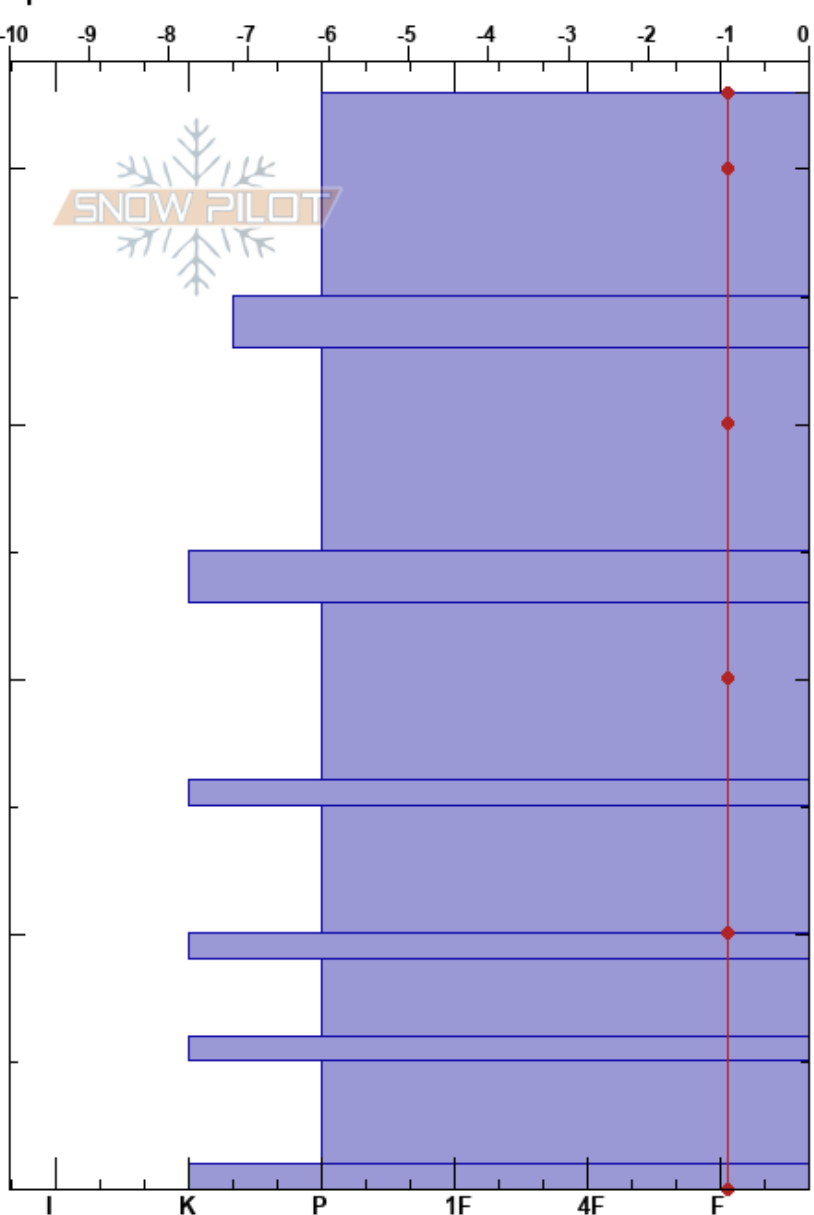

Camera\_531  
 Trysil  
 Norway  
 Elevation: 243 m  
 Aspect: 288°  
 Specifics:

Catherine Breen  
 15/03/2020 - 03:30  
 Co-ord: 32V 628335E 6777677N  
 Slope Angle: 0°  
 Wind Loading:

Stability:  
 Air Temperature: 1°C  
 Sky Cover:  
 Precipitation: ZR  
 Wind:

HS:43  
 Layer Notes:  
 1-0cm: Problematic layer

Form	Crystal		Moisture	$\rho$ kg/m <sup>3</sup>	Stability tests & Layer comments
	Size				
				362.5	
/	1-5		W		
■			D		
⊗	1-5		V	332.5	
■			D		
⊗	0.1-1		V		
■	1-5		D		
•	1-5		V		
=	0.1-1				
•	0.1-1				
⊗					
⊗	1-5				
■					