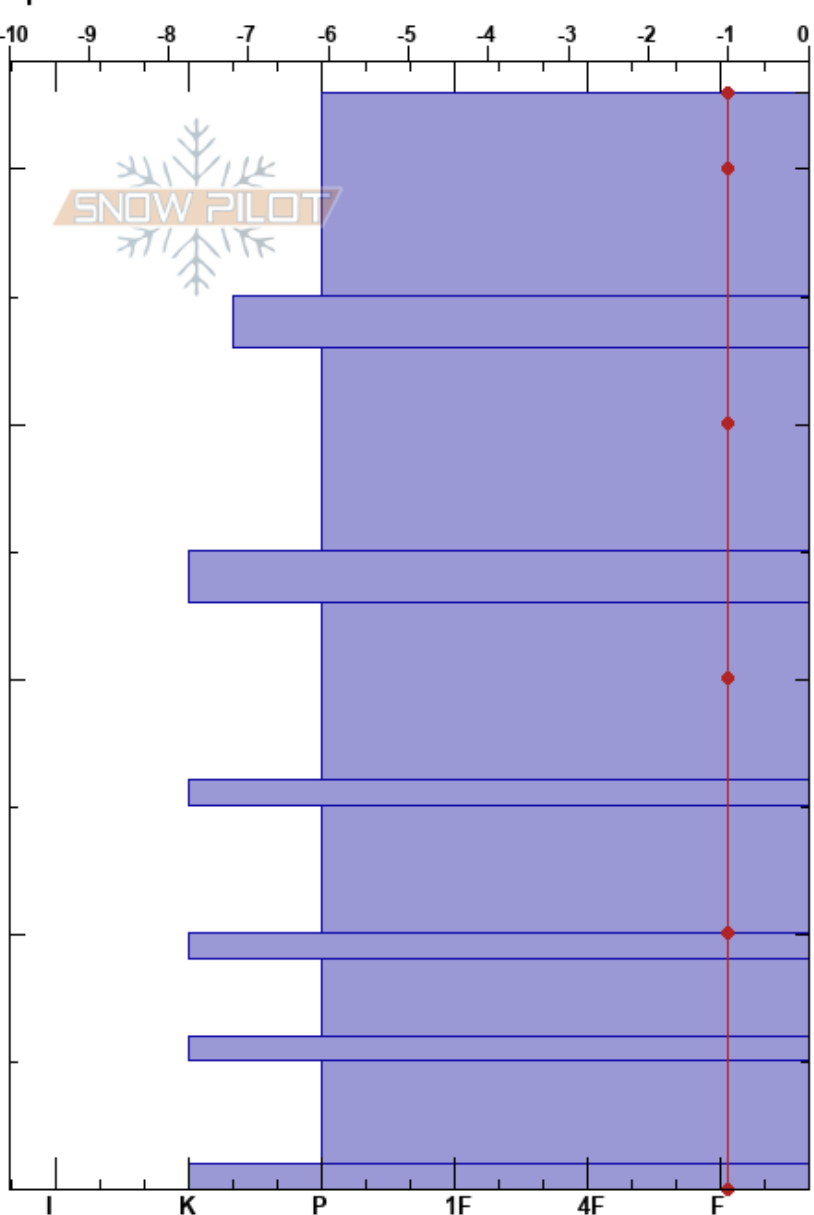

Camera_531
 Trysil
 Norway
 Elevation: 243 m
 Aspect: 288°
 Specifics:

Catherine Breen
 15/03/2020 - 03:30
 Co-ord: 32V 628335E 6777677N
 Slope Angle: 0°
 Wind Loading:

Stability:
 Air Temperature: 1°C
 Sky Cover:
 Precipitation: ZR
 Wind:

HS:43
 Layer Notes:
 1-0cm: Problematic layer

Form	Crystal		Moisture	ρ kg/m ³	Stability tests & Layer comments
	Size				
				362.5	
/	1-5		W		
■			D		
⊗	1-5		V	332.5	
■			D		
⊗	0.1-1		V		
■	1-5		D		
•	1-5		V		
=	0.1-1				
•	0.1-1				
⊙⊙					
⊗	1-5				
■					