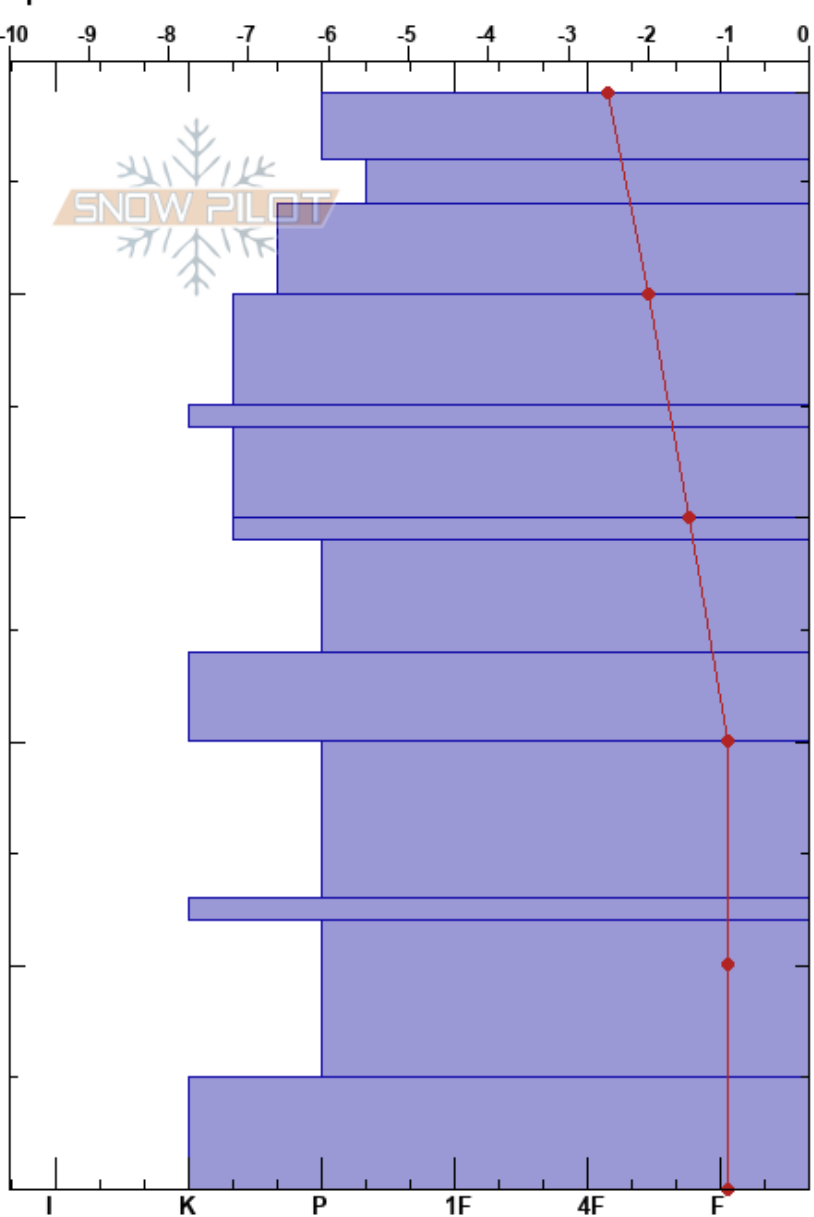

Camera_739
 Trysil
 Norway
 Elevation: 433 m
 Aspect:
 Specifics:

Catherine Breen
 16/03/2020 - 13:00
 Co-ord: 33V 346996E 6816947N
 Slope Angle: 0°
 Wind Loading:

Stability:
 Air Temperature: 0.5°C
 Sky Cover: CLR
 Precipitation: NO
 Wind:

HS:49
 49-46cm: newish DF
 49-46cm: Problematic layer

Form	Crystal		Moisture	ρ kg/m ³	Stability tests & Layer comments
	Size				
/	0.1-1		V	347.7	49-46cm: newish DF
/	0.1-1		W		
■	0.1-1				
■	5-10				
■	5				
■	5-10				
■	5-10		D	421.5	
⊗	1-5		D		
■			W		
⊗	1-5		V	341.7	
■					
⊗	1-5				
⊙⊙	1-5				