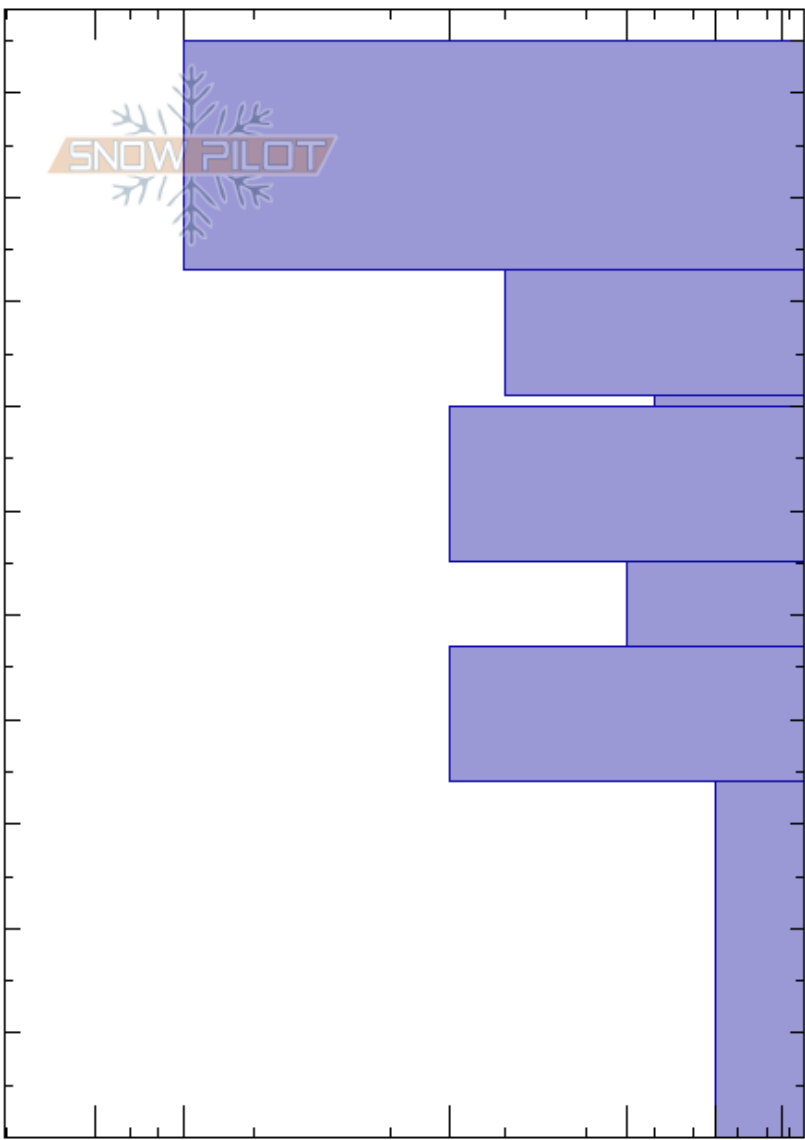

20200506_Sister_2
 Front Range
 CO
 Elevation: 11700 ft
 Aspect: 7°
 Specifics:

Ron Simenhois
 05/06/2020 - 11:00am
 Co-ord:
 Slope Angle: 32°
 Wind Loading: no

Stability:
 Air Temperature: 3°C
 Sky Cover: FEW
 Precipitation: NO
 Wind: W Light Breeze

HS: 105

Layer Notes:

Altitude (ft)	Crystal		Moisture	ρ kg/m ³	Stability tests & Layer comments
	Form	Size			
105					
90	⊙	1-2	D		
80	●	0.5	D		
70	⊖	1.5	D		
60	●	1	D		
50	⊖	1.5	D		
40	●	1	D		
20	^ (⊖)	4 (2.5)	D		