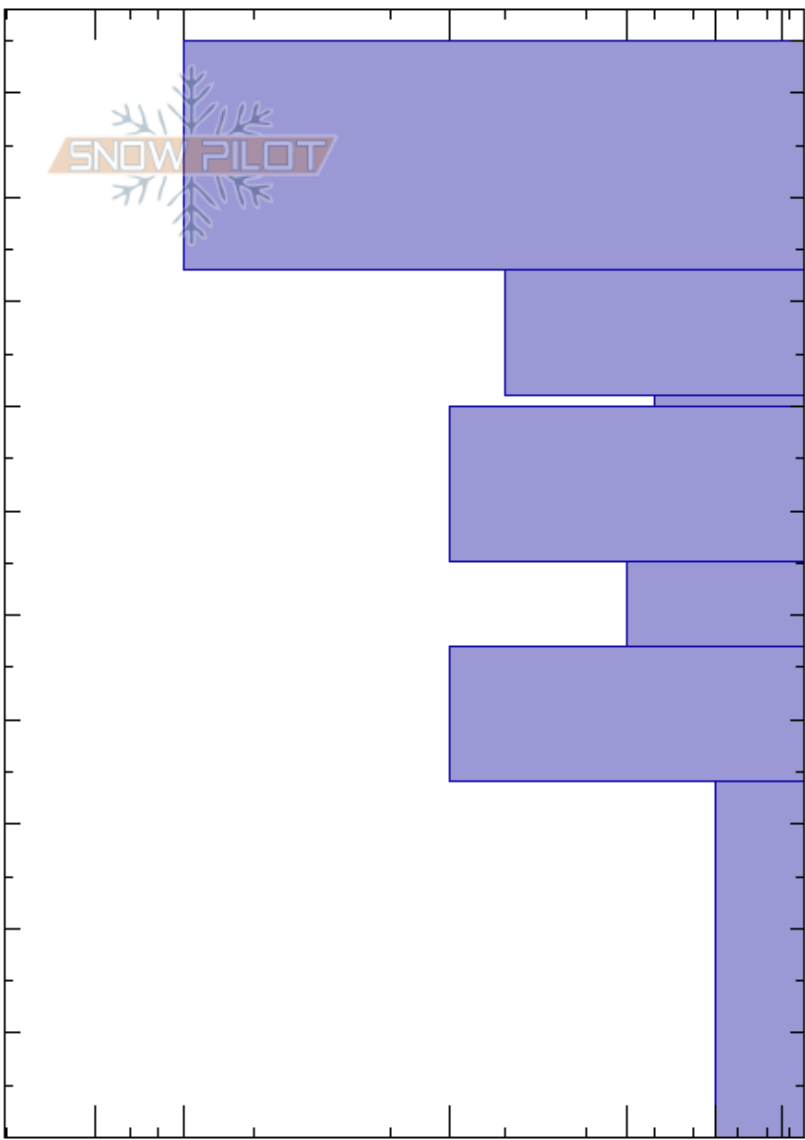

20200506_Sister_2
 Front Range
 CO
 Elevation: 11700 ft
 Aspect: 7°
 Specifics:

Ron Simenhois
 05/06/2020 - 11:00am
 Co-ord:
 Slope Angle: 32°
 Wind Loading: no

Stability:
 Air Temperature: 3°C
 Sky Cover: FEW
 Precipitation: NO
 Wind: W Light Breeze

HS: 105

Layer Notes:

Altitude (ft)	Crystal		Moisture	ρ kg/m ³	Stability tests & Layer comments
	Form	Size			
105					
90	⊙	1-2	D		
80	●	0.5	D		
70	⊖	1.5	D		
60	●	1	D		
50	⊖	1.5	D		
40	●	1	D		
30					
20	^ (⊖)	4 (2.5)	D		
10					
0					