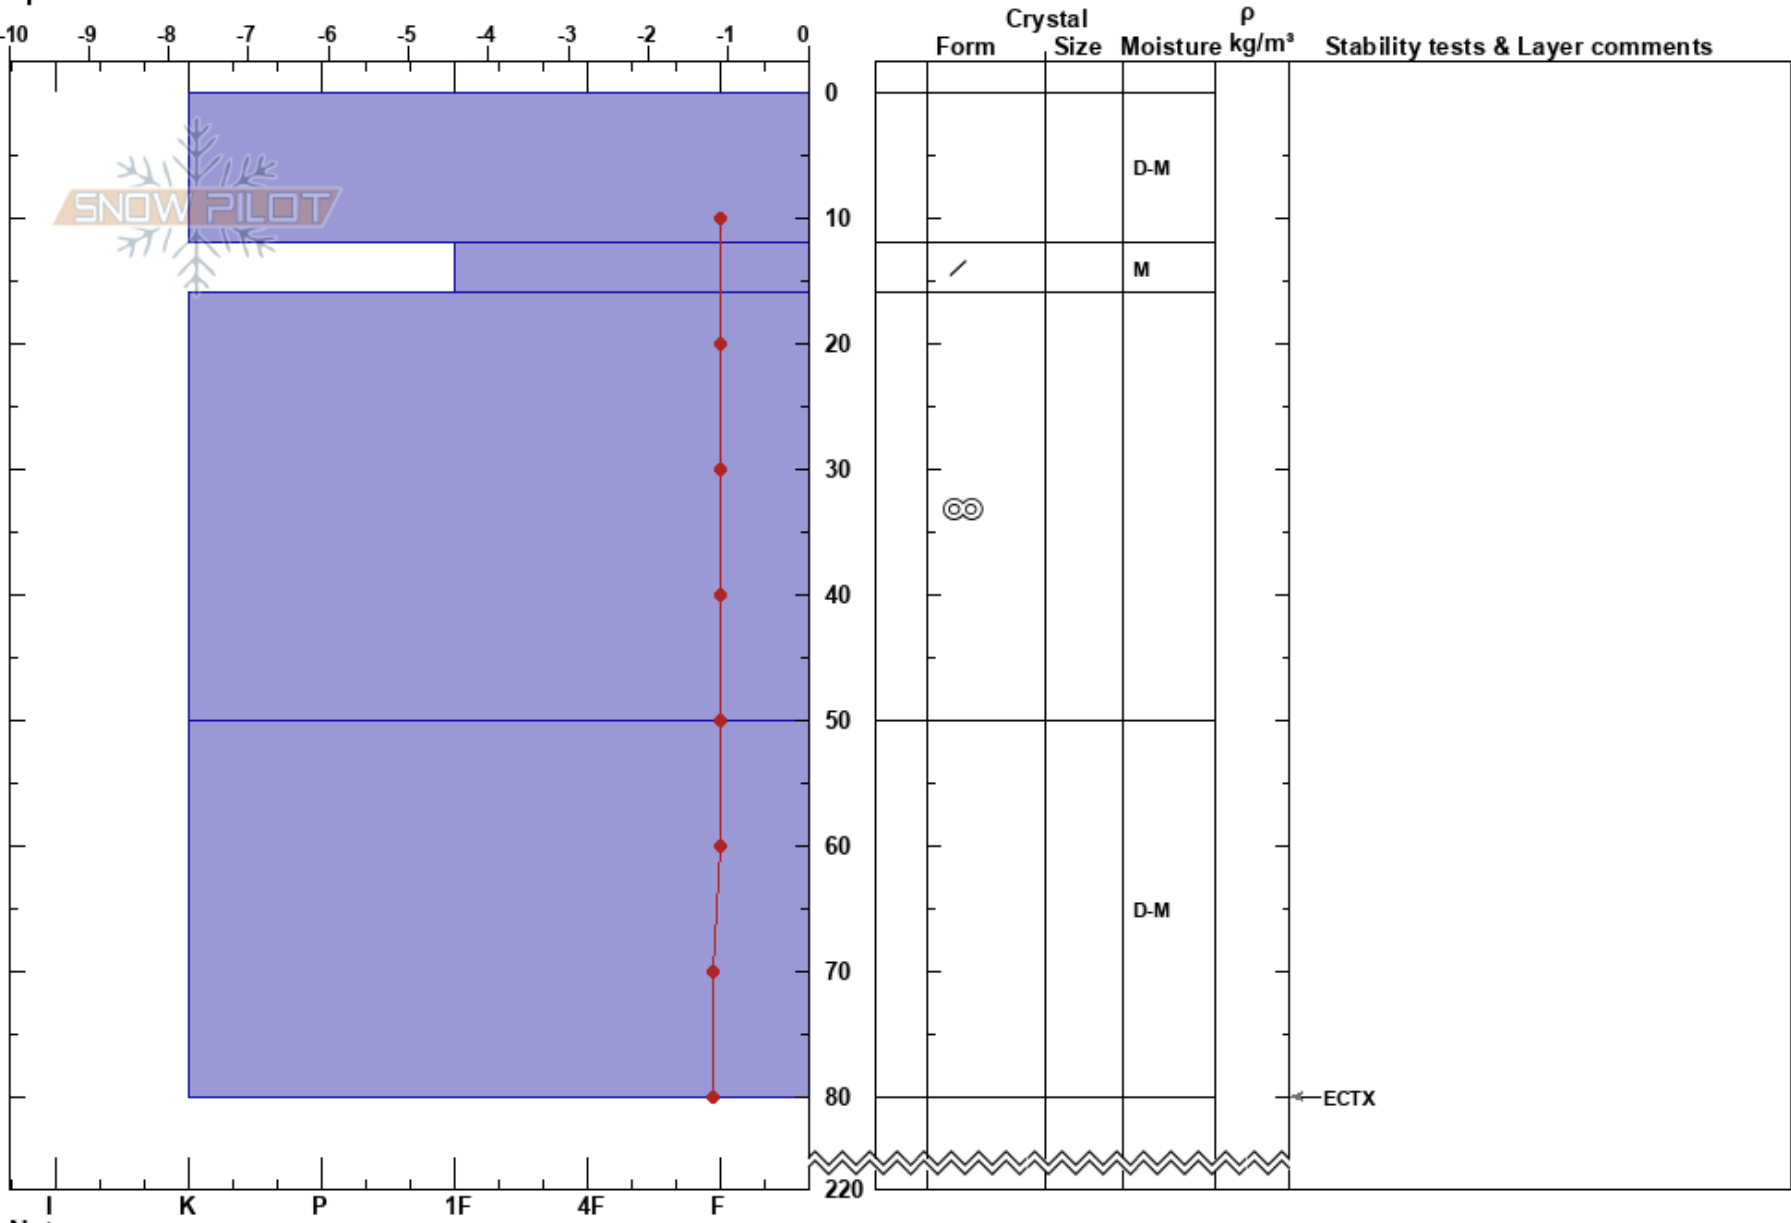

Nakerjaure
 Abisko
 Sweden
 Elevation: 537 m
 Aspect:
 Specifics:

Abisko Nuolja
 06/05/2020 - 12:00
 Co-ord: 68.19869N, 19.69345E
 Slope Angle: 24°
 Wind Loading: no

Stability:
 Air Temperature: -1°C
 Sky Cover: OVC
 Precipitation: NO
 Wind: Calm

HS:220
 PF: 0
 12-16cm: Problematic layer

Notes: