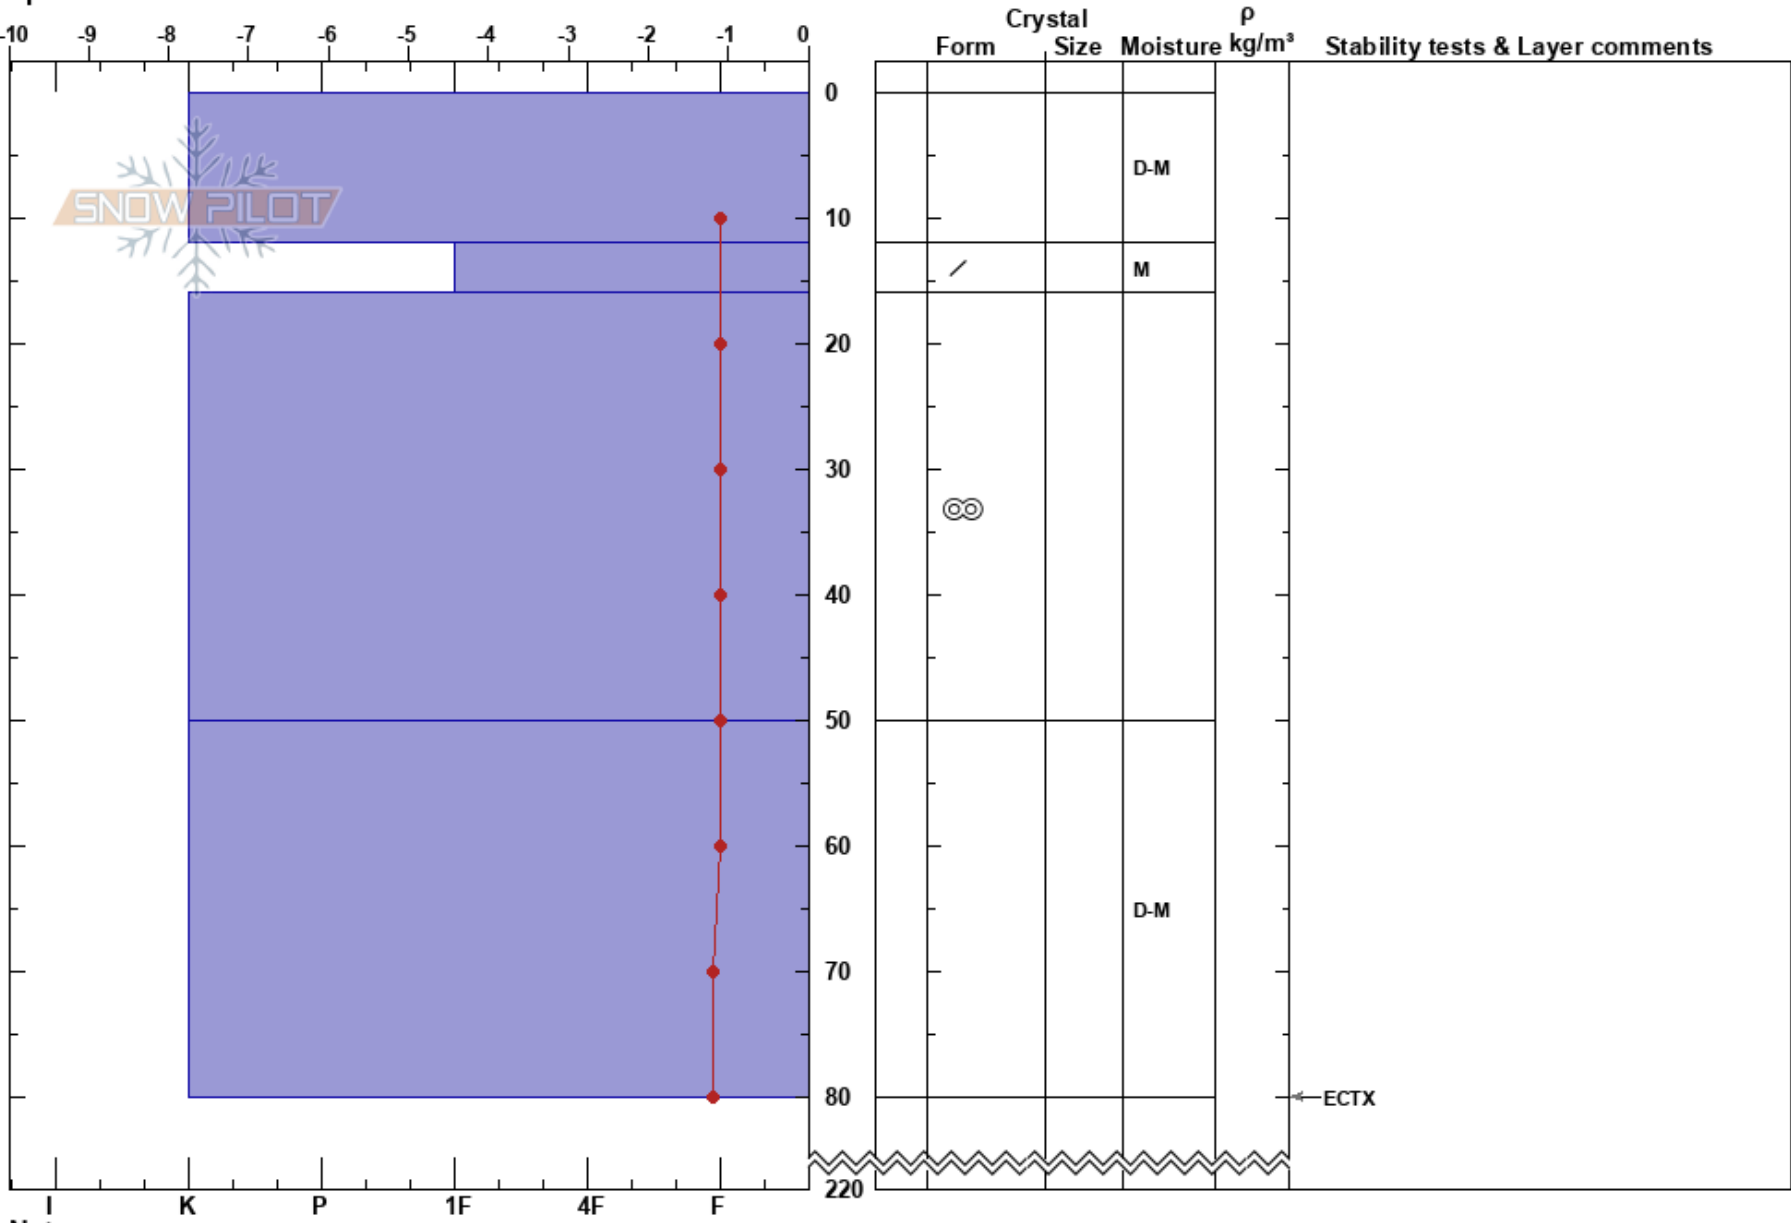

Nakerjaure  
 Abisko  
 Sweden  
 Elevation: 537 m  
 Aspect:  
 Specifics:

Abisko Nuolja  
 06/05/2020 - 12:00  
 Co-ord: 68.19869N, 19.69345E  
 Slope Angle: 24°  
 Wind Loading: no

Stability:  
 Air Temperature: -1°C  
 Sky Cover: OVC  
 Precipitation: NO  
 Wind: Calm

HS:220  
 PF: 0  
 12-16cm: Problematic layer

Notes:

I K P 1F 4F F