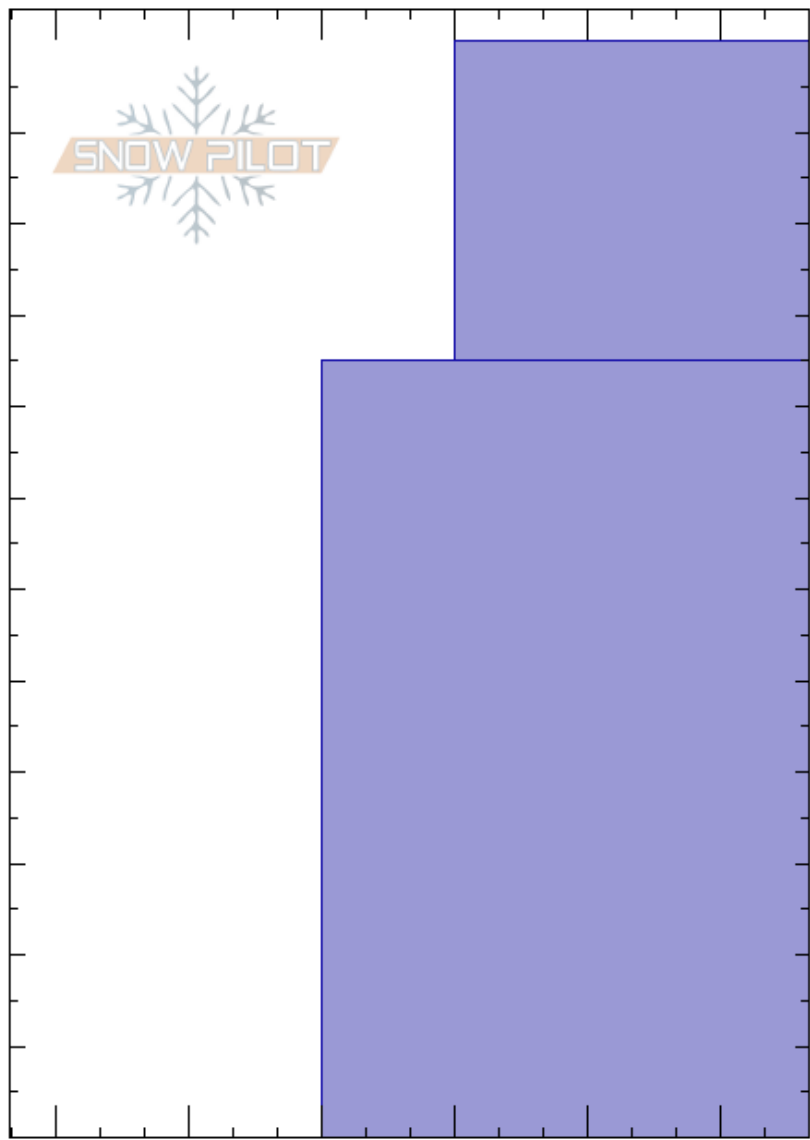

Steinen
 Sunnmorealps
 Norway
 Elevation: 750 m
 Aspect: NE
 Specifics:

Stig Løland
 21/03/2017 - 09:00
 Co-ord:
 Slope Angle:
 Wind Loading: yes

Stability:
 Air Temperature: 0°C
 Sky Cover: OVC
 Precipitation: S2
 Wind: SW Moderate

HS: 120 Layer Notes:

Depth (m)	Crystal		Moisture	ρ kg/m ³	Stability tests & Layer comments
	Form	Size			
0	•	0.5	M		
10					
20	•	0.3	M		
30					
40					
50					
60					
70					
80	○	3	M		
90					
100					
110					
120					