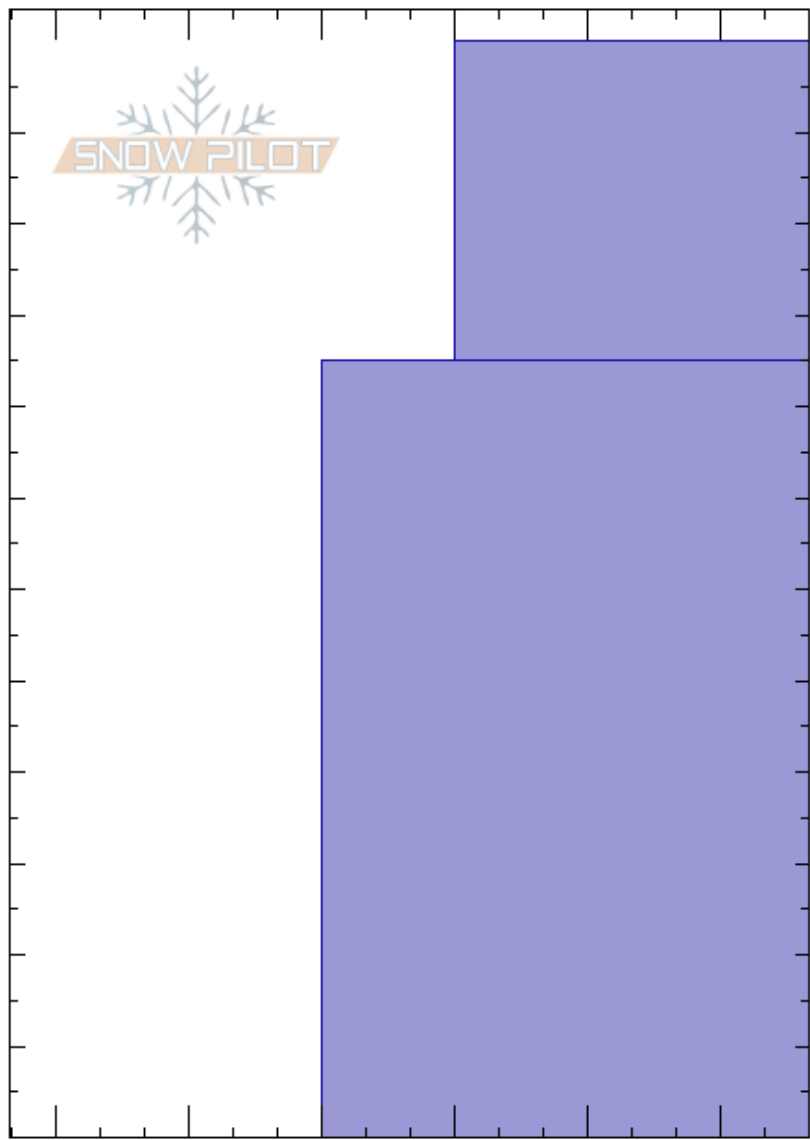

Steinen
 Sunnmorealps
 Norway
 Elevation: 750 m
 Aspect: NE
 Specifics:

Stig Løland
 21/03/2017 - 09:00
 Co-ord:
 Slope Angle:
 Wind Loading: yes

Stability:
 Air Temperature: 0°C
 Sky Cover: OVC
 Precipitation: S2
 Wind: SW Moderate

HS: 120 Layer Notes:

Crystal Form	Crystal Size	Moisture	ρ kg/m ³	Stability tests & Layer comments
•	0.5	M		
•	0.3	M		
○	3	M		

Notes: