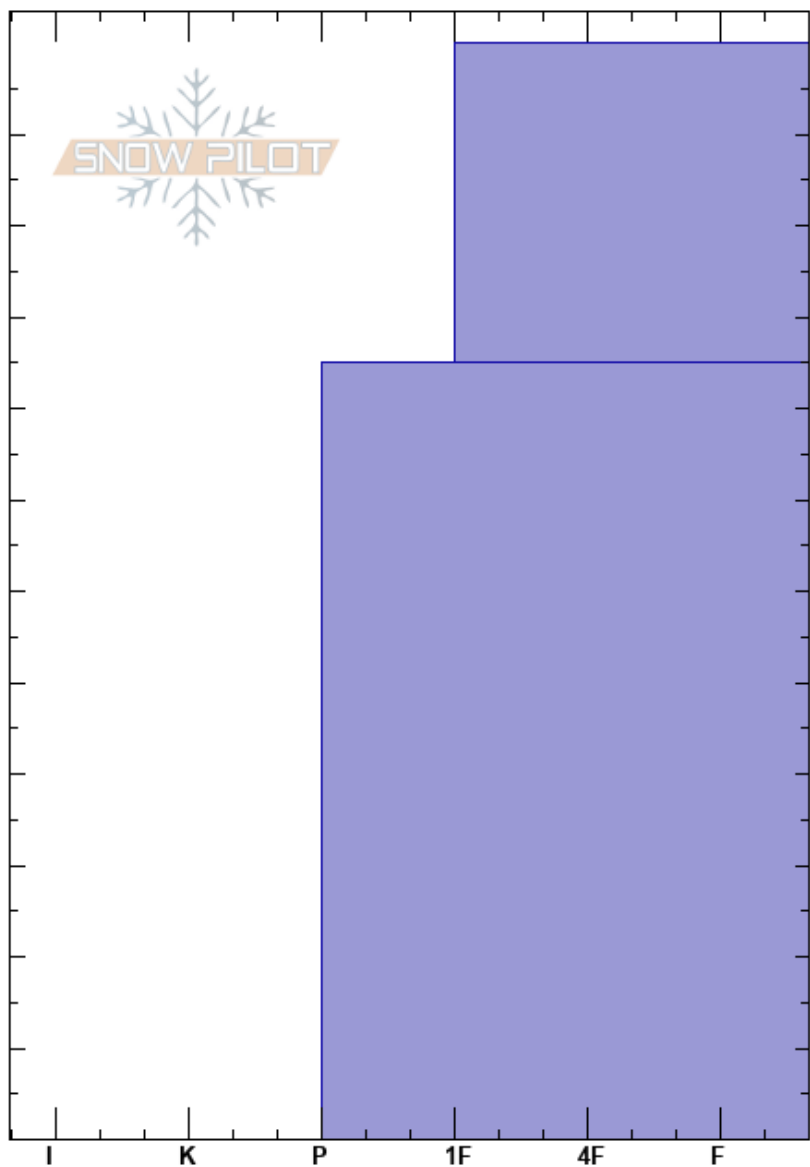

Steinen
 Sunnmorealps
 Norway
 Elevation: 750 m
 Aspect: NE
 Specifics:

Stig Løland
 21/03/2017 - 09:00
 Co-ord:
 Slope Angle:
 Wind Loading: yes

Stability:
 Air Temperature: 0°C
 Sky Cover: OVC
 Precipitation: S2
 Wind: SW Moderate

HS: 120 Layer Notes:

Height (m)	Crystal		Moisture	ρ kg/m ³	Stability tests & Layer comments
	Form	Size			
0 - 10	•	0.5	M		
10 - 35	•	0.3	M		
35 - 120	○	3	M		

Notes: