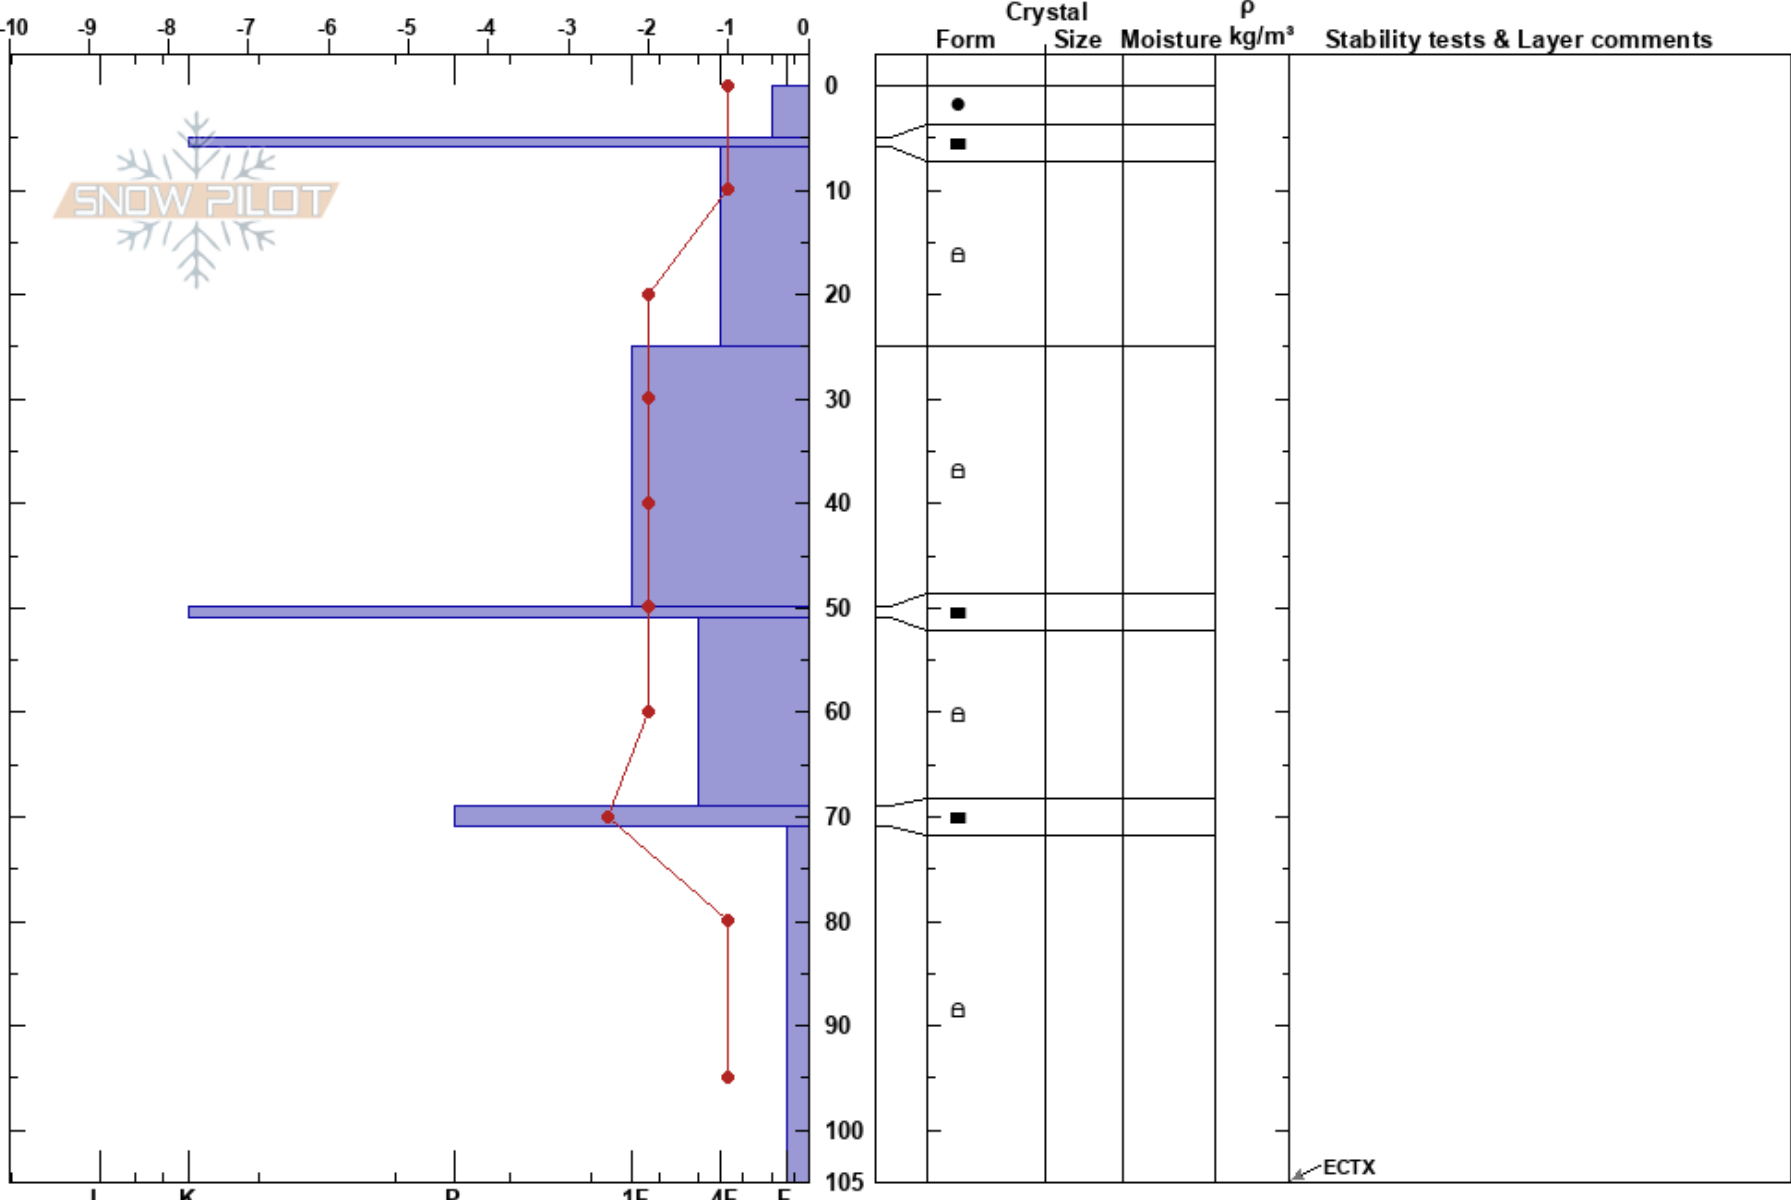

Goose Creek
 Gallatin Range-N
 MT
 Elevation: 7197 ft
 Aspect: NE

Jason Mozol
 05/01/2020 - 3:00pm
 Co-ord: 45.59558N, -110.86390W
 Slope Angle: 20°
 Wind Loading: no

Stability: Very Good HS: 105
 Air Temperature: 5°C
 Sky Cover: SCT
 Precipitation: NO
 Wind: Calm
 Layer Notes:
 5-6cm: Problematic layer

Specifics: Ski tracks on slope; We skied slope; Snowmobile tracks on slope

Notes:

I K P 1F 4F F